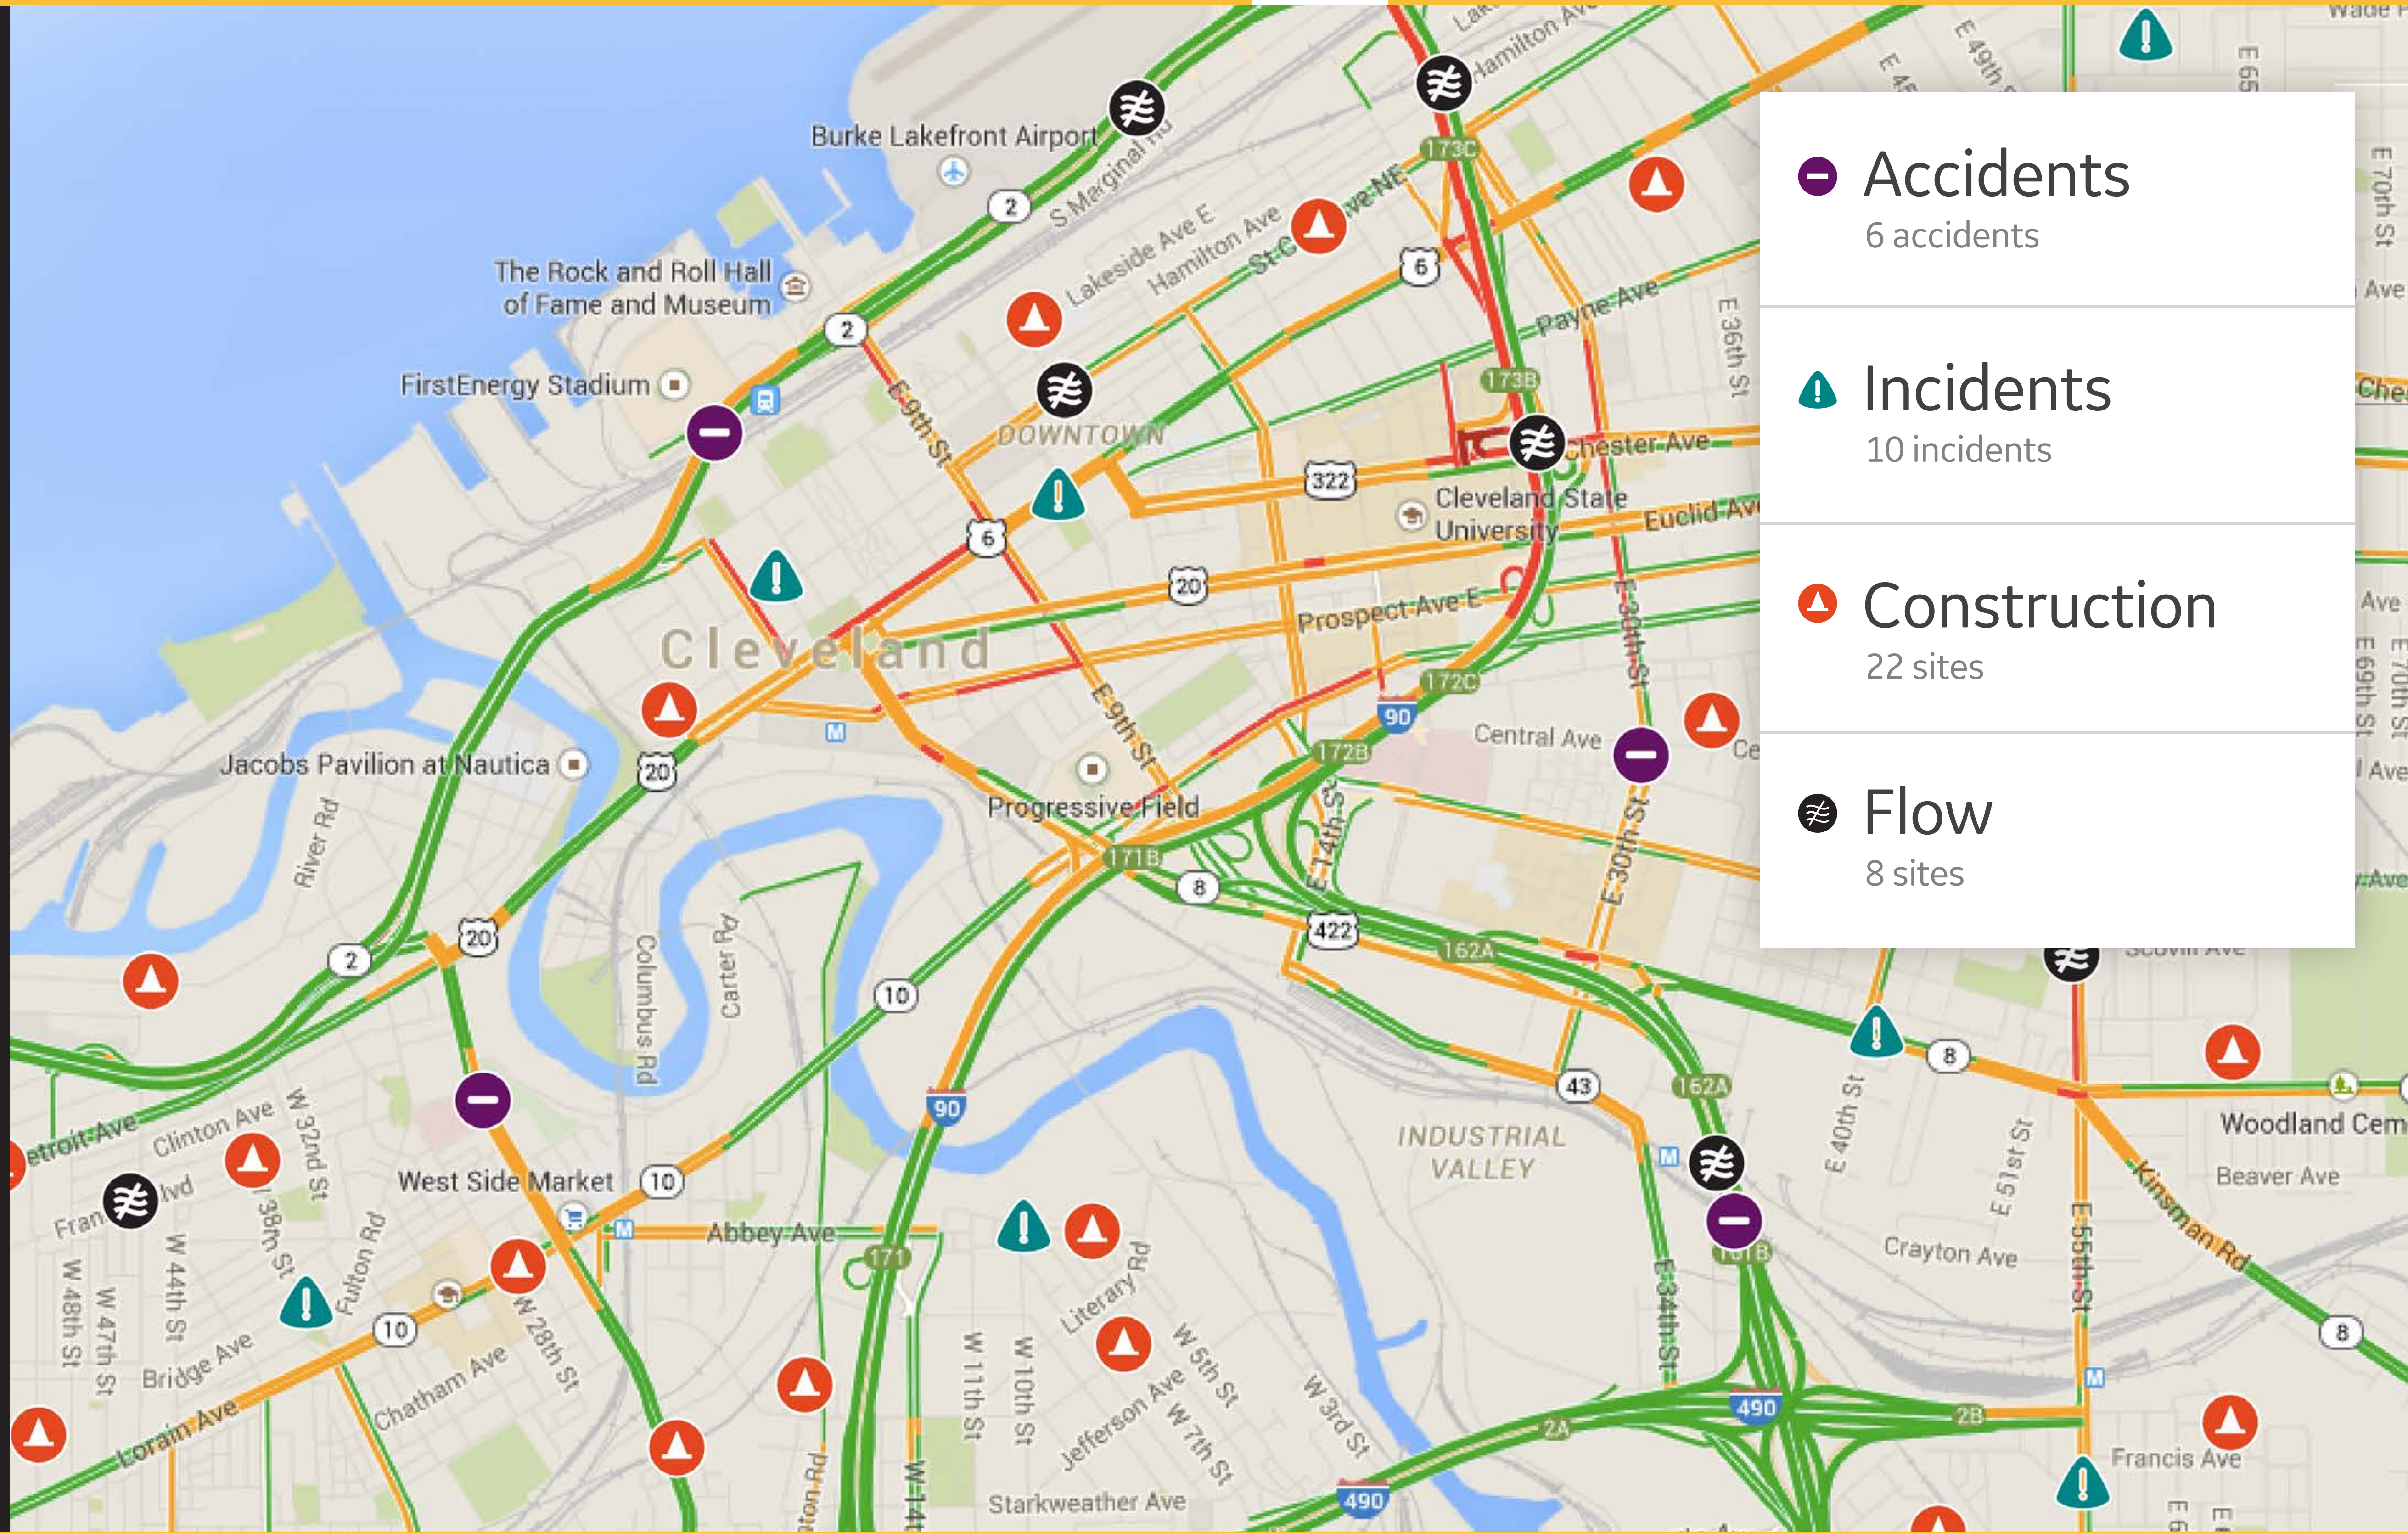

- **Free**
89 spots open
- **Metered**
65 spots open
- **Time Limit**
24 spots open

1-Hour Parking .5 mi

2673 Bridge Ave

36

16

48

31

13

9

21

7

- Accidents**
6 accidents
- Incidents**
10 incidents
- Construction**
22 sites
- Flow**
8 sites

Flow

Highway 173C at the Chester Ave off ramp

- Accidents**
6 accidents
- Incidents**
10 incidents
- Construction**
22 sites
- Flow**
8 sites

-  **Illegal Dumping**
16 locations
-  **Loitering**
10 incidents
-  **Unattended Object**
33 objects
-  **Restricted Area**
8 sites

Unattended Object

Detected 11:52 a.m.

- Illegal Dumping**
16 locations
- Loitering**
10 incidents
- Unattended Object**
33 objects
- Restricted Area**
8 sites