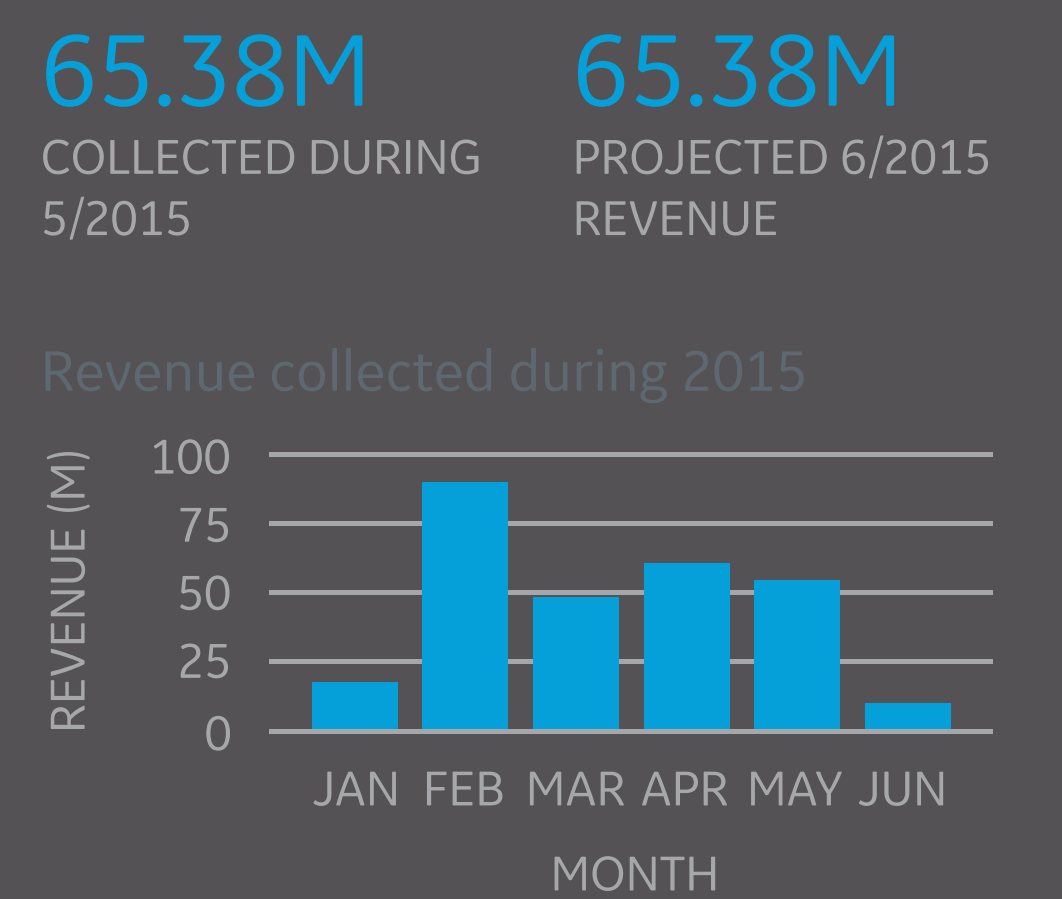

WATER USAGE

TRAFFIC

Wednesday PEAK DAY
8 am PEAK HOUR

51 St & A St BUSIEST INTERSECTION
45 A St BUSIEST STREET

ENERGY USAGE

781.25 kgoe/month
PER CITY RESIDENT

PARKING REVENUE

Yasmina
City Manager