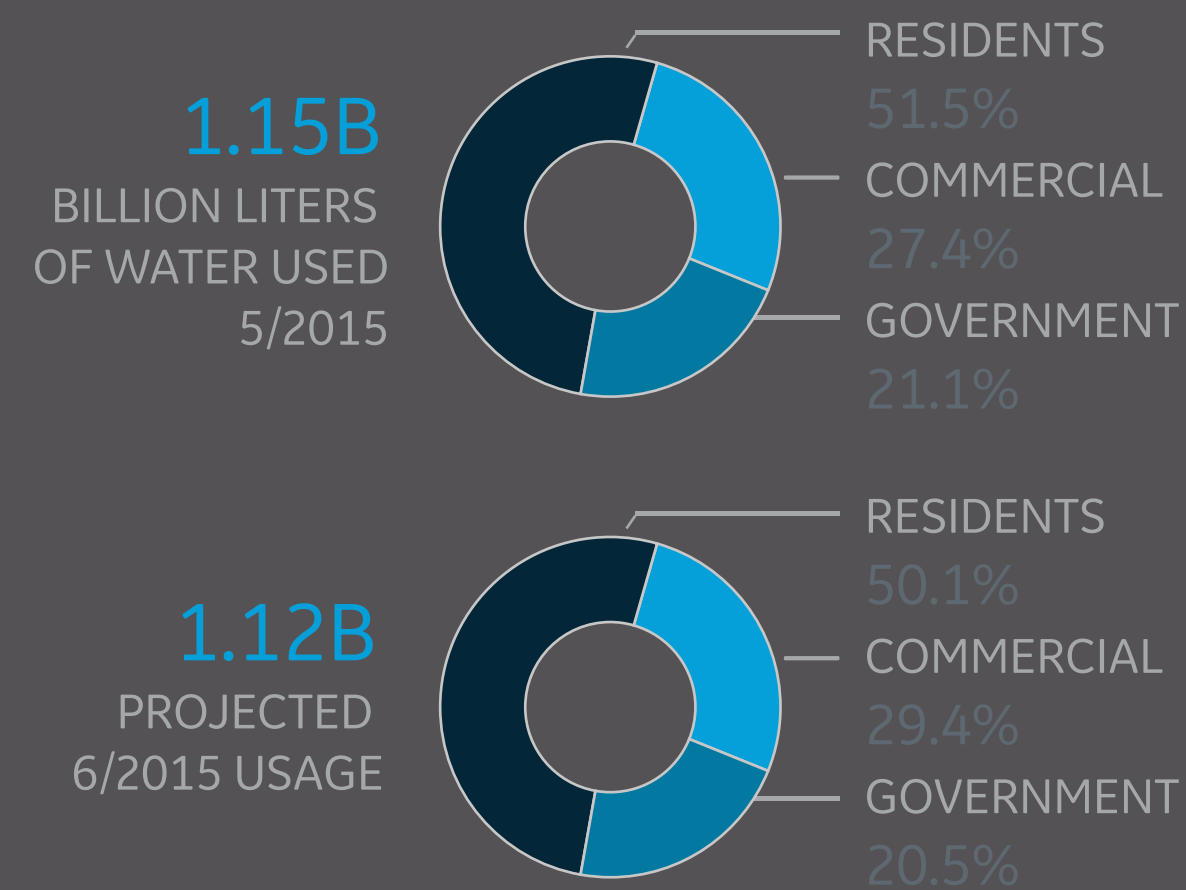

Sewage kr56.67
Water kr361.25
Electricity kr849.03

Internet kr186
Phone kr261.47
Groceries kr70.67

Environmental

112

The Air Quality Index Value in Al Barsha is unhealthy for sensitive people.

CITIZEN HAPPINESS

WATER USAGE

TRAFFIC

Wednesday PEAK DAY
8 am PEAK HOUR

51 St & A St BUSIEST INTERSECTION
45 A St BUSIEST STREET

ENERGY USAGE

781.25 kgoe/month
PER CITY RESIDENT

PARKING REVENUE

Yasmina
City Manager