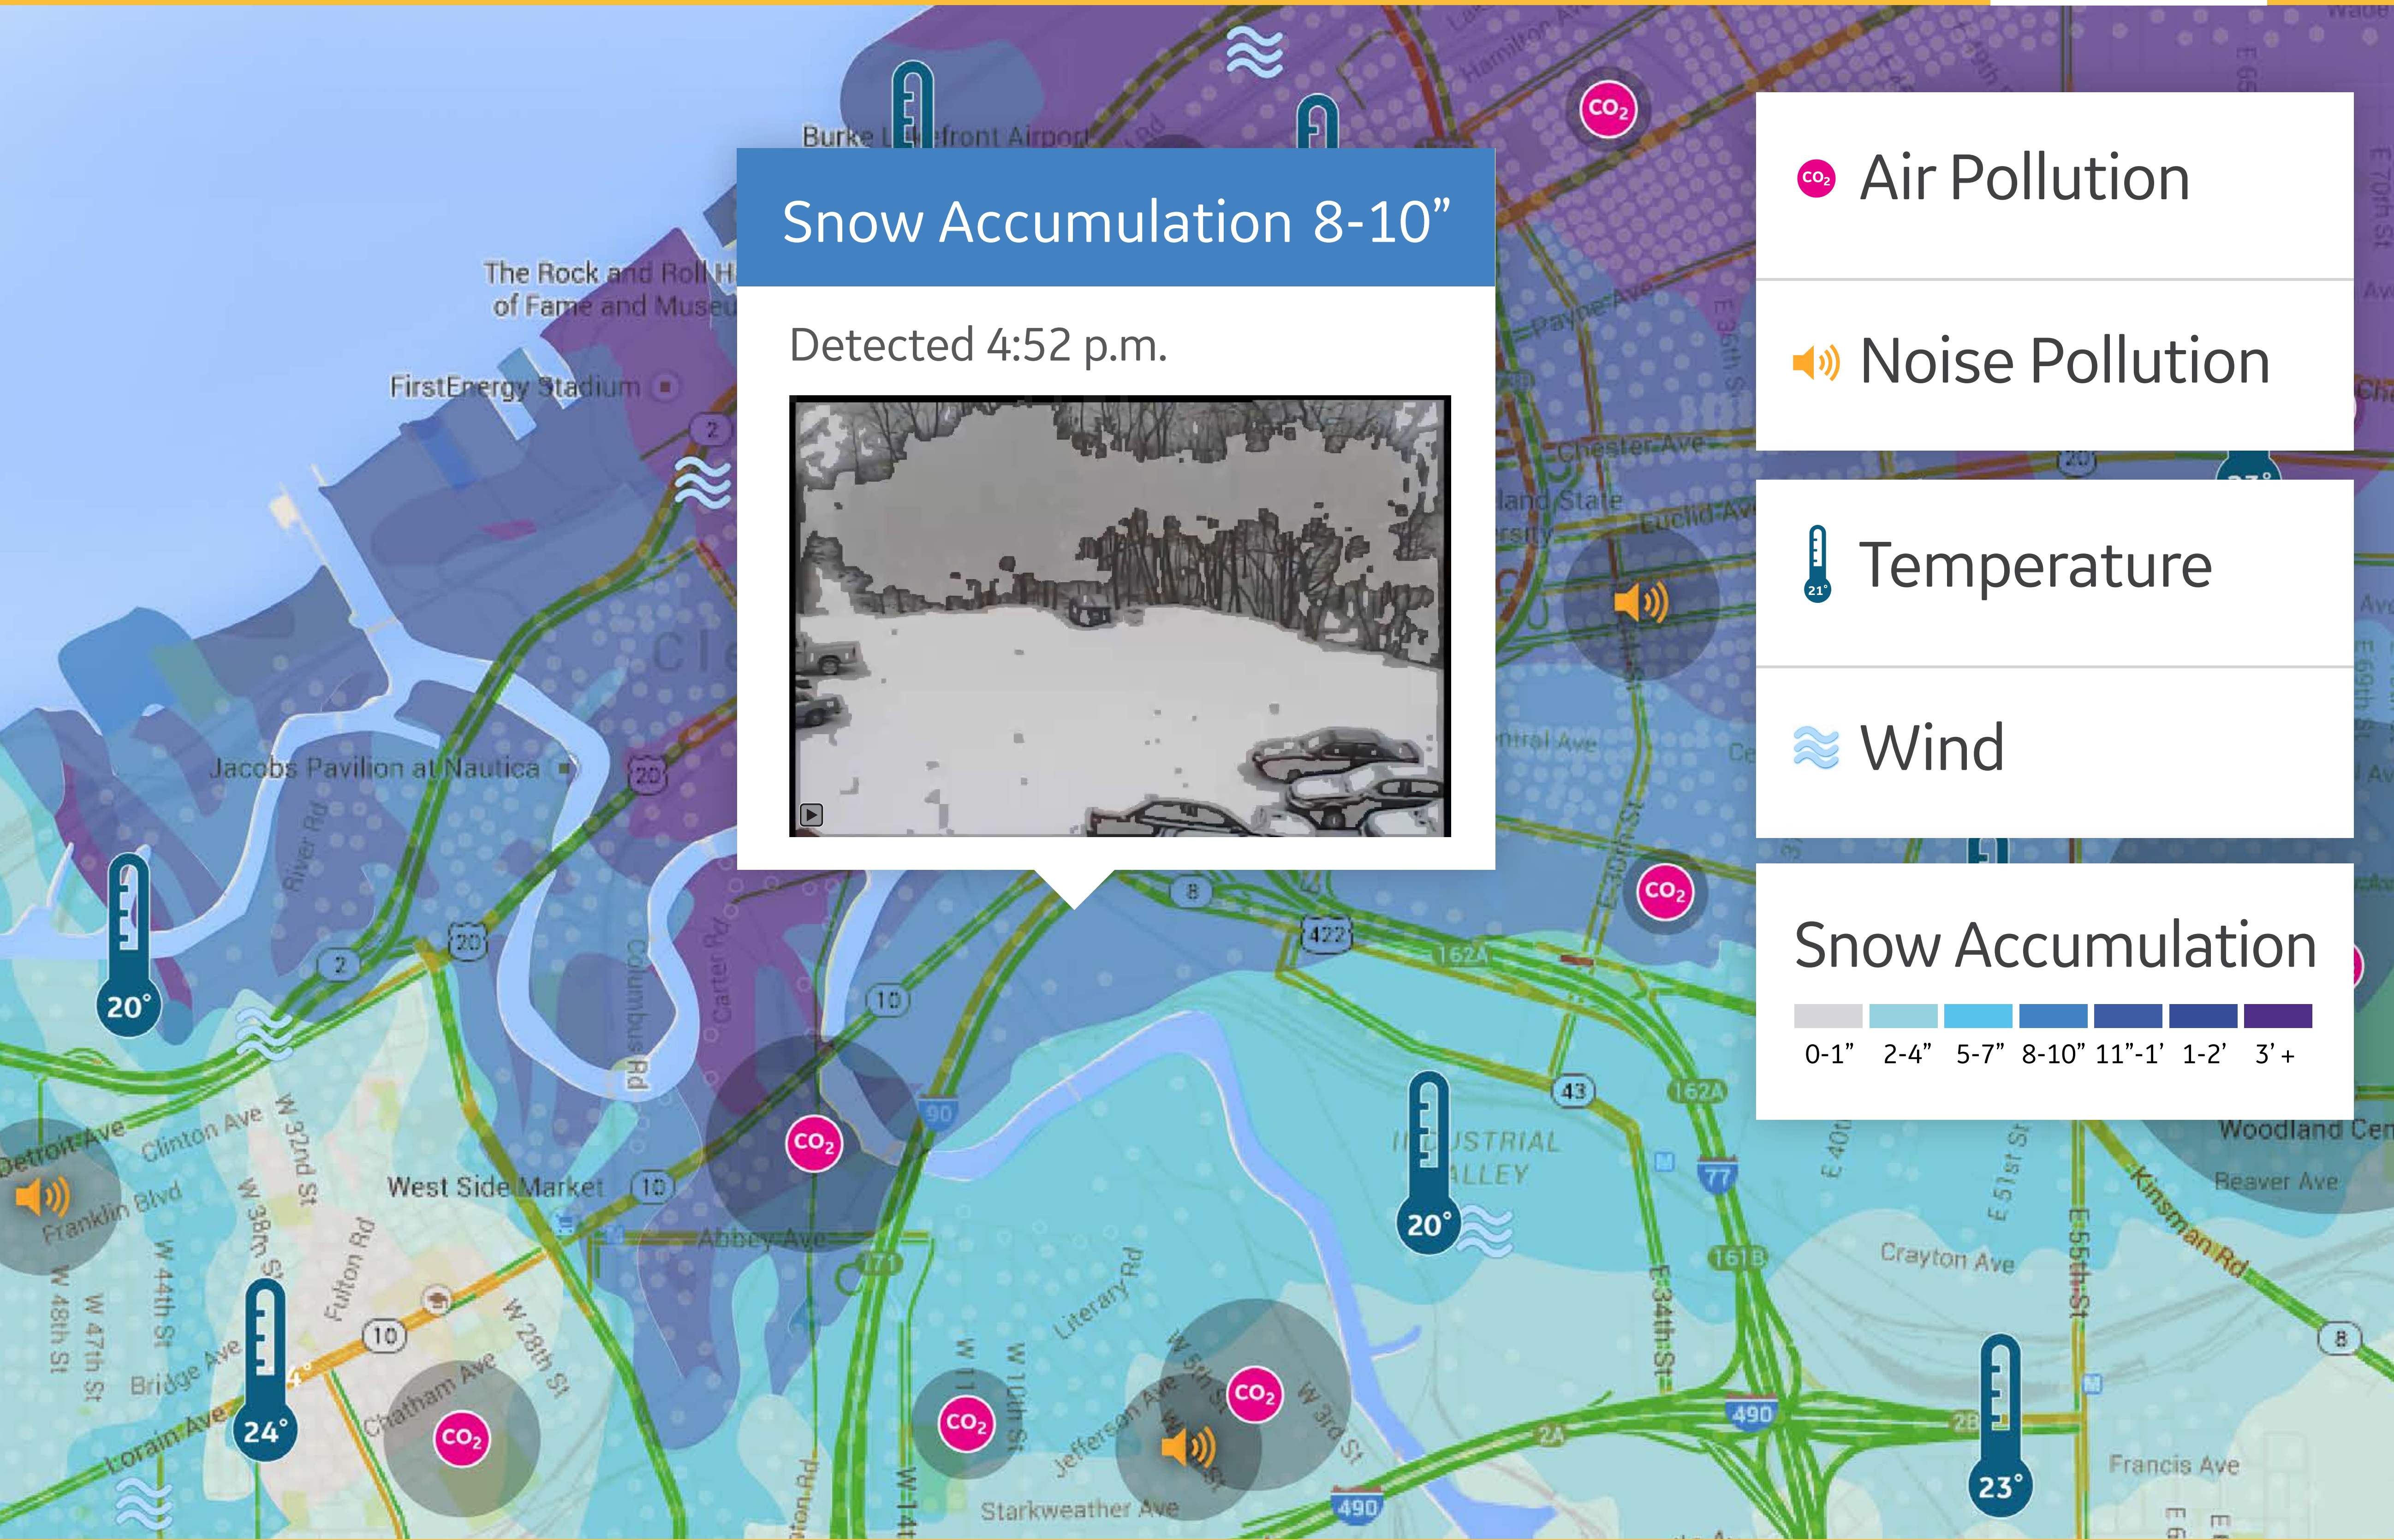

Air Pollution

Noise Pollution

Temperature

Wind

Snow Accumulation