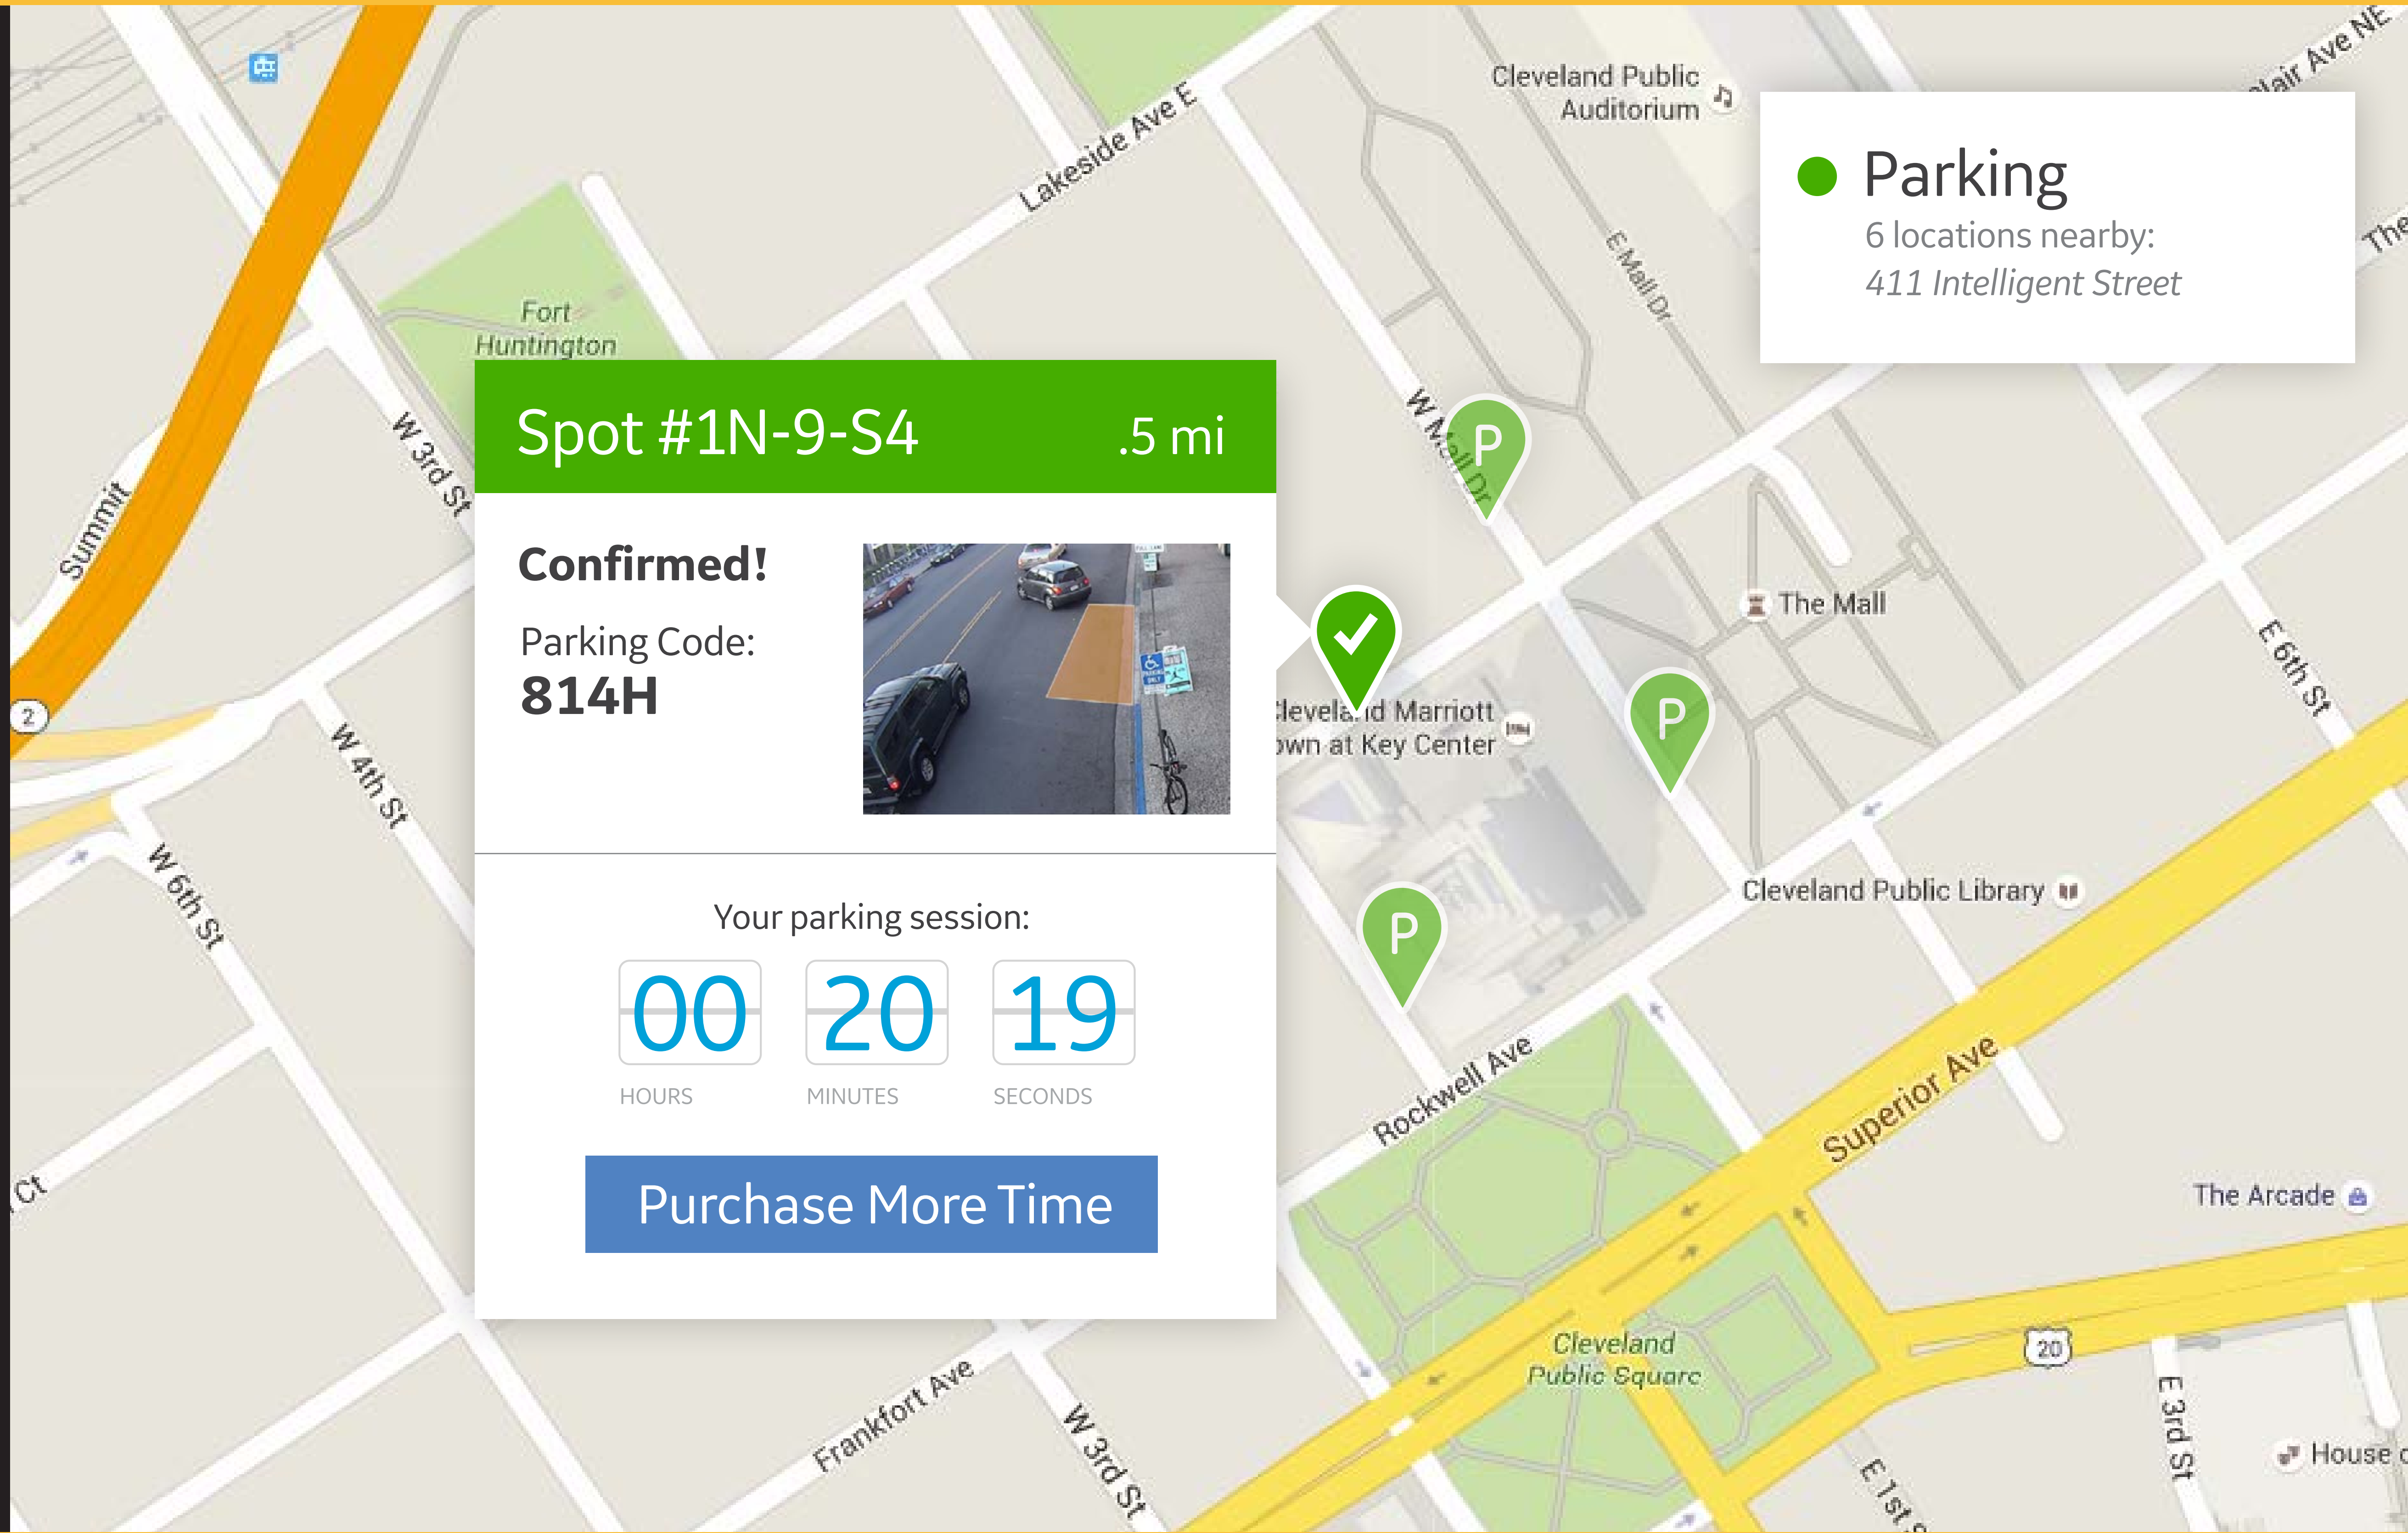

Your parking session:

00 **20** **19**
HOURS MINUTES SECONDS

[Purchase More Time](#)