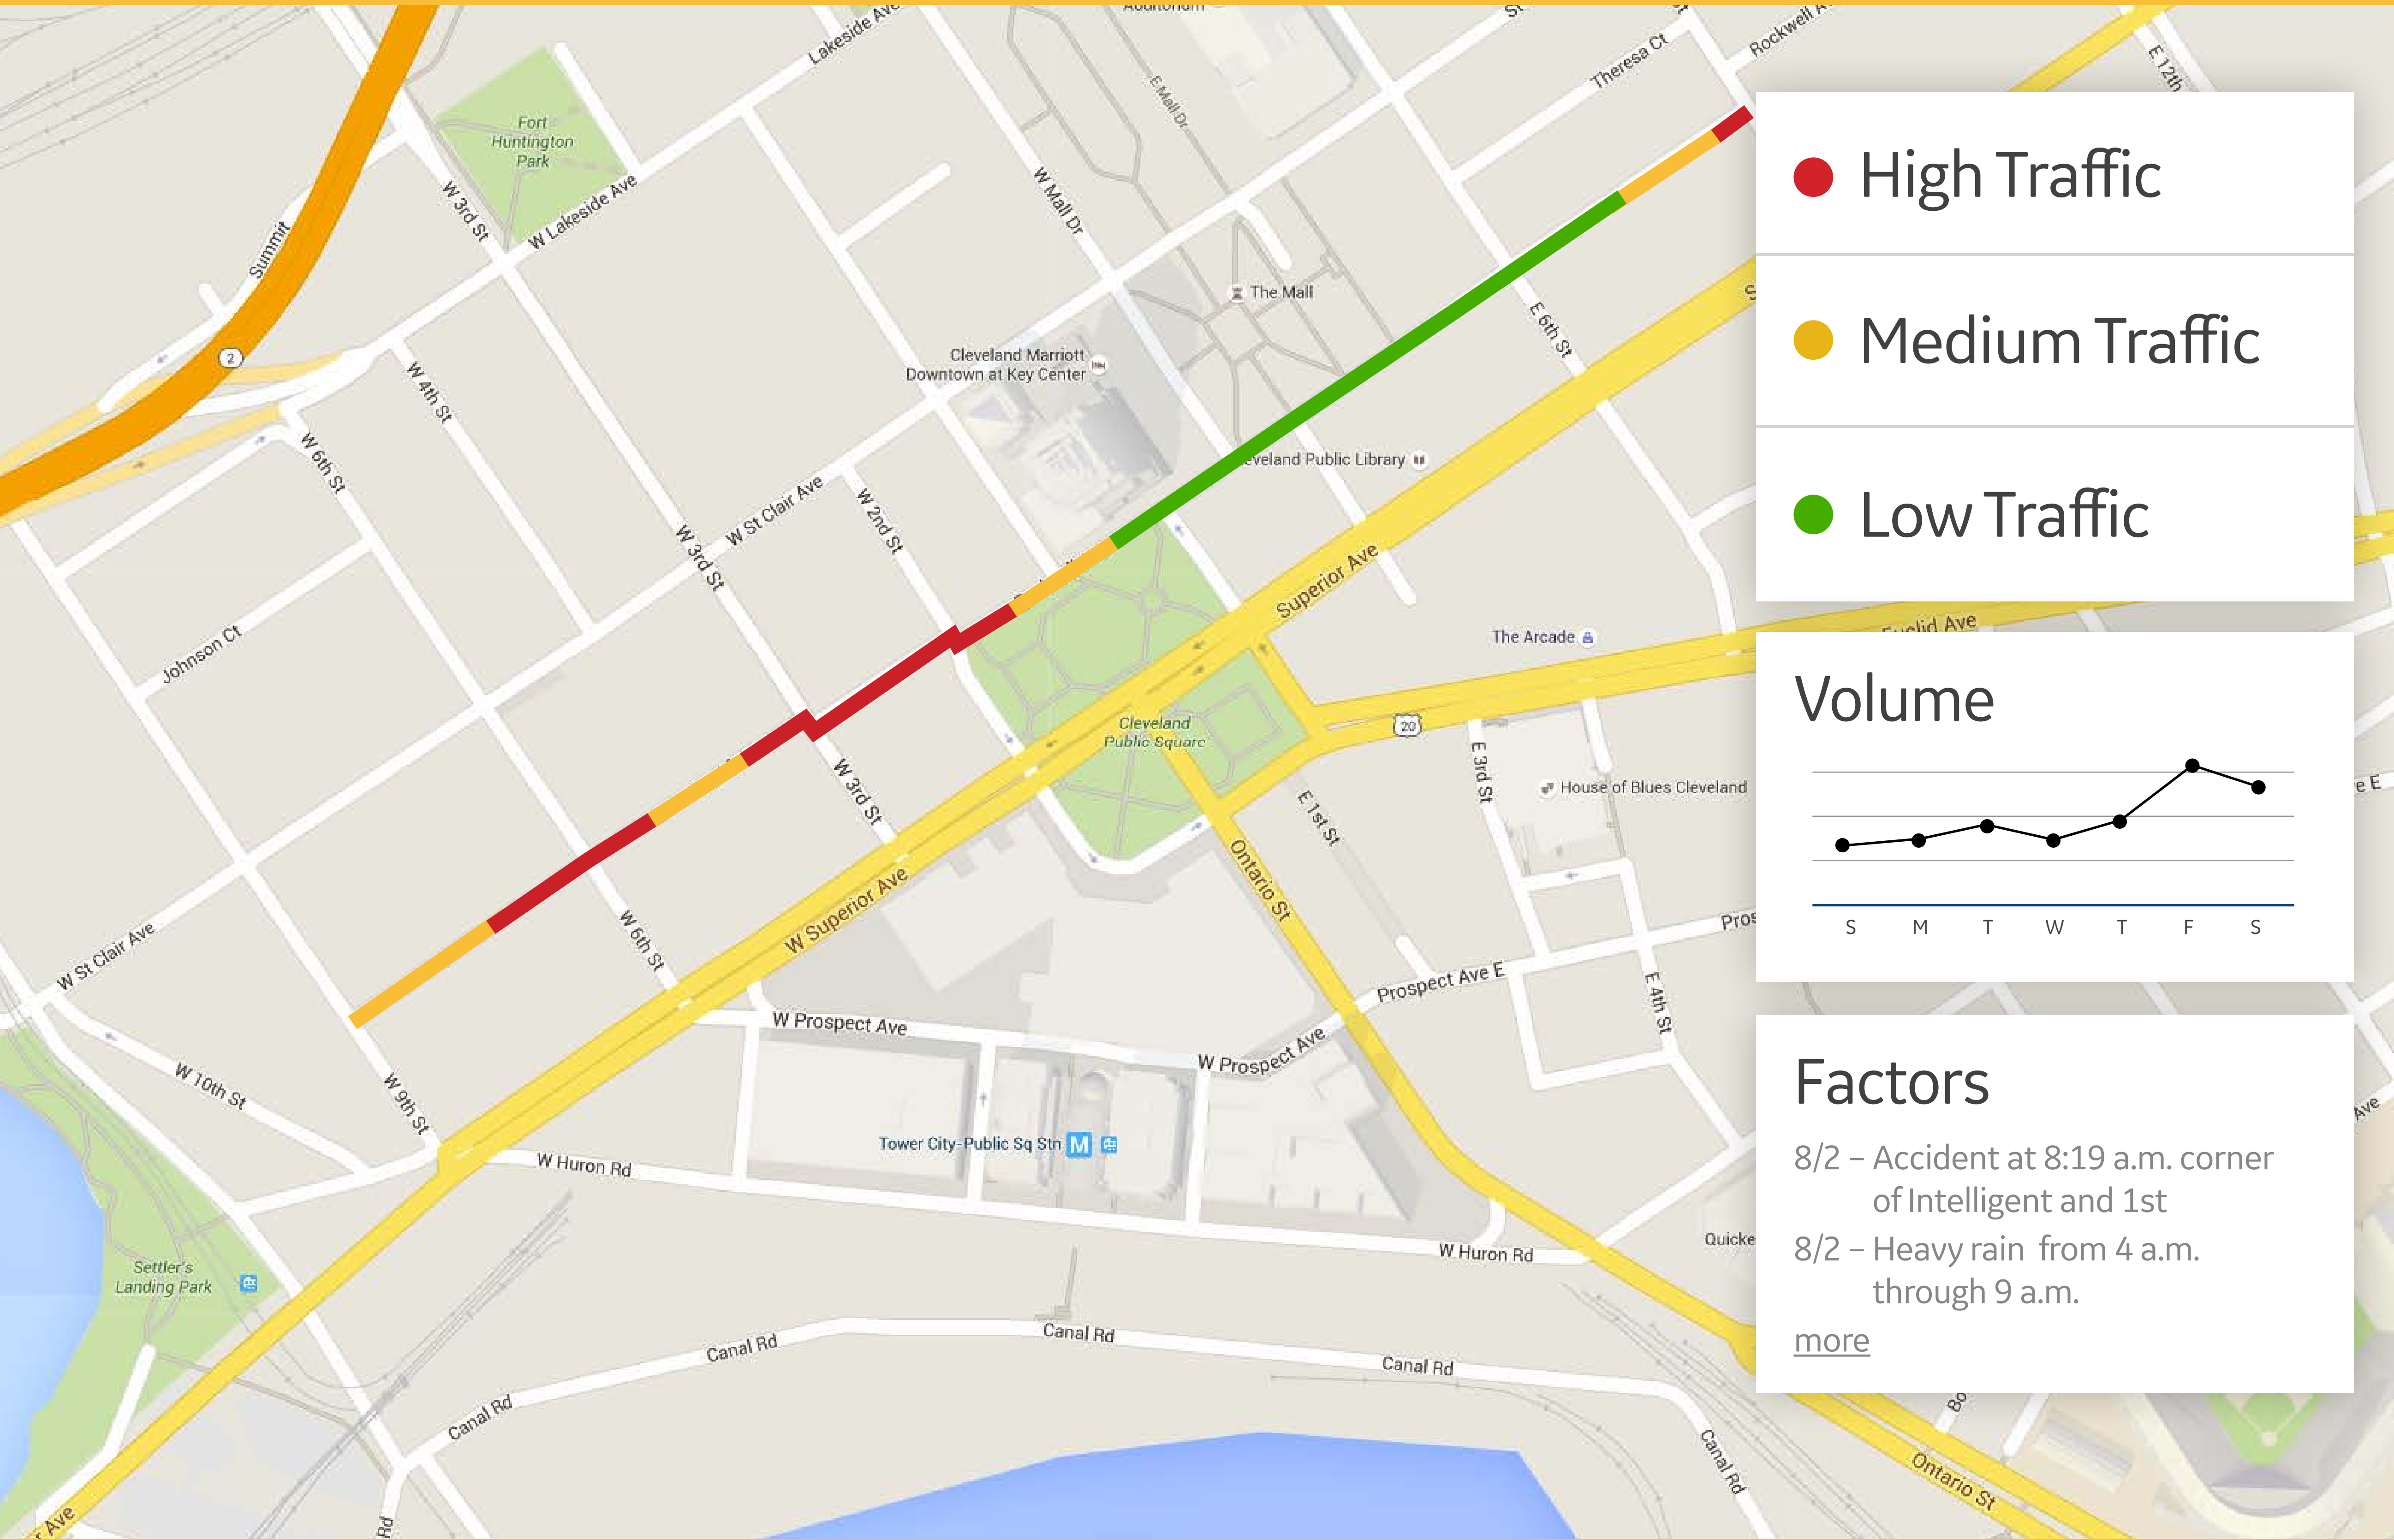

- High Traffic
- Medium Traffic
- Low Traffic