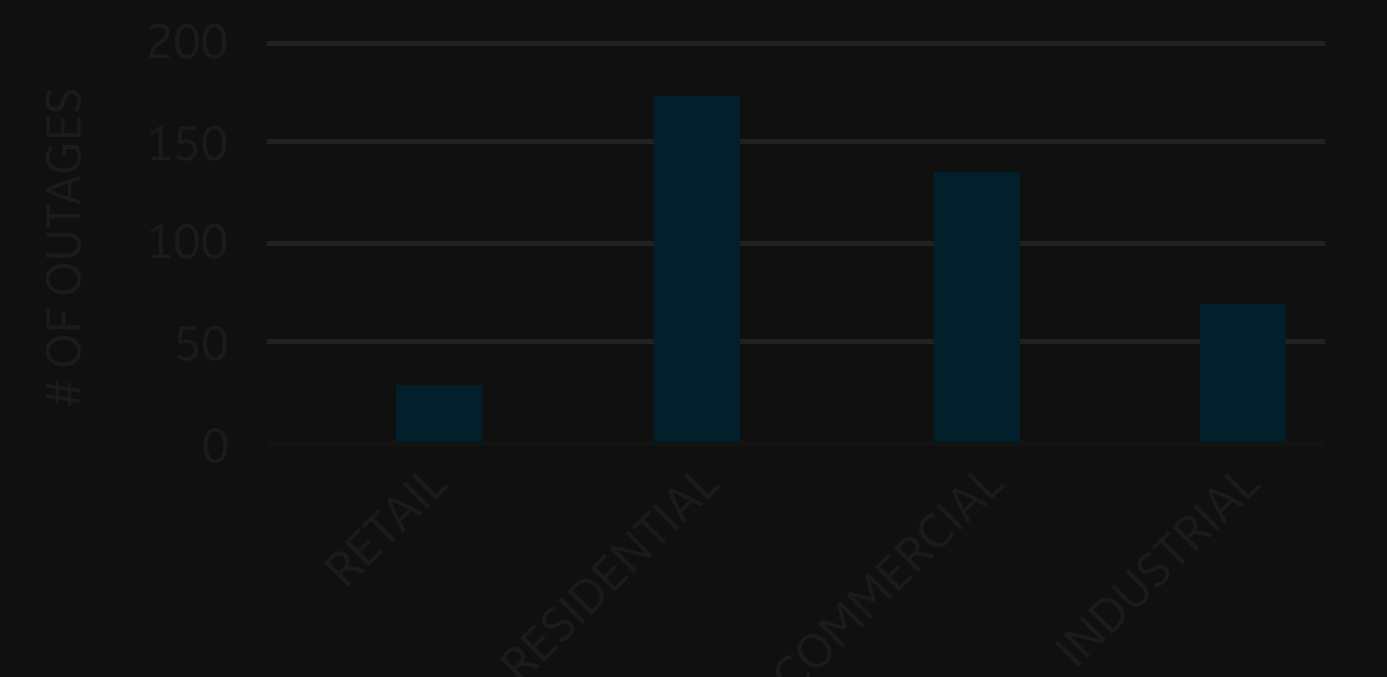

ELECTRIC OUTAGES

402 TOTAL NUMBER OF OUTAGES