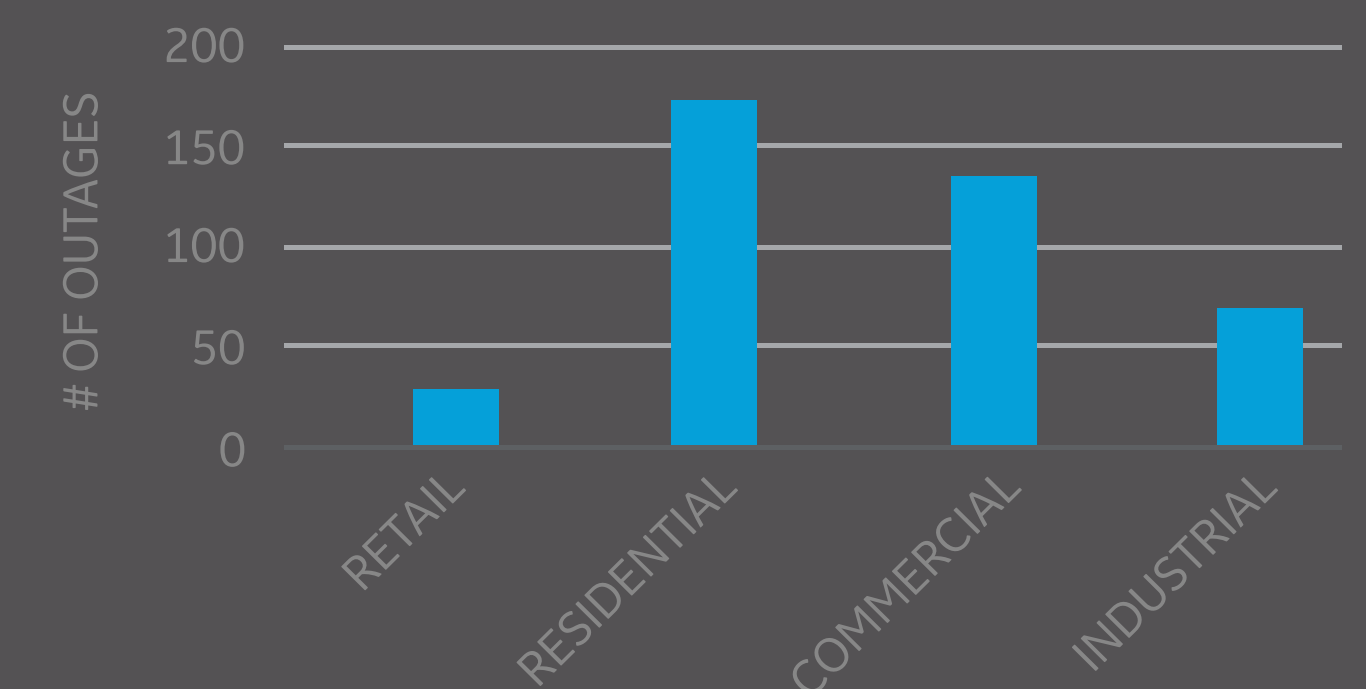

ELECTRIC OUTAGES

402 TOTAL NUMBER OF OUTAGES