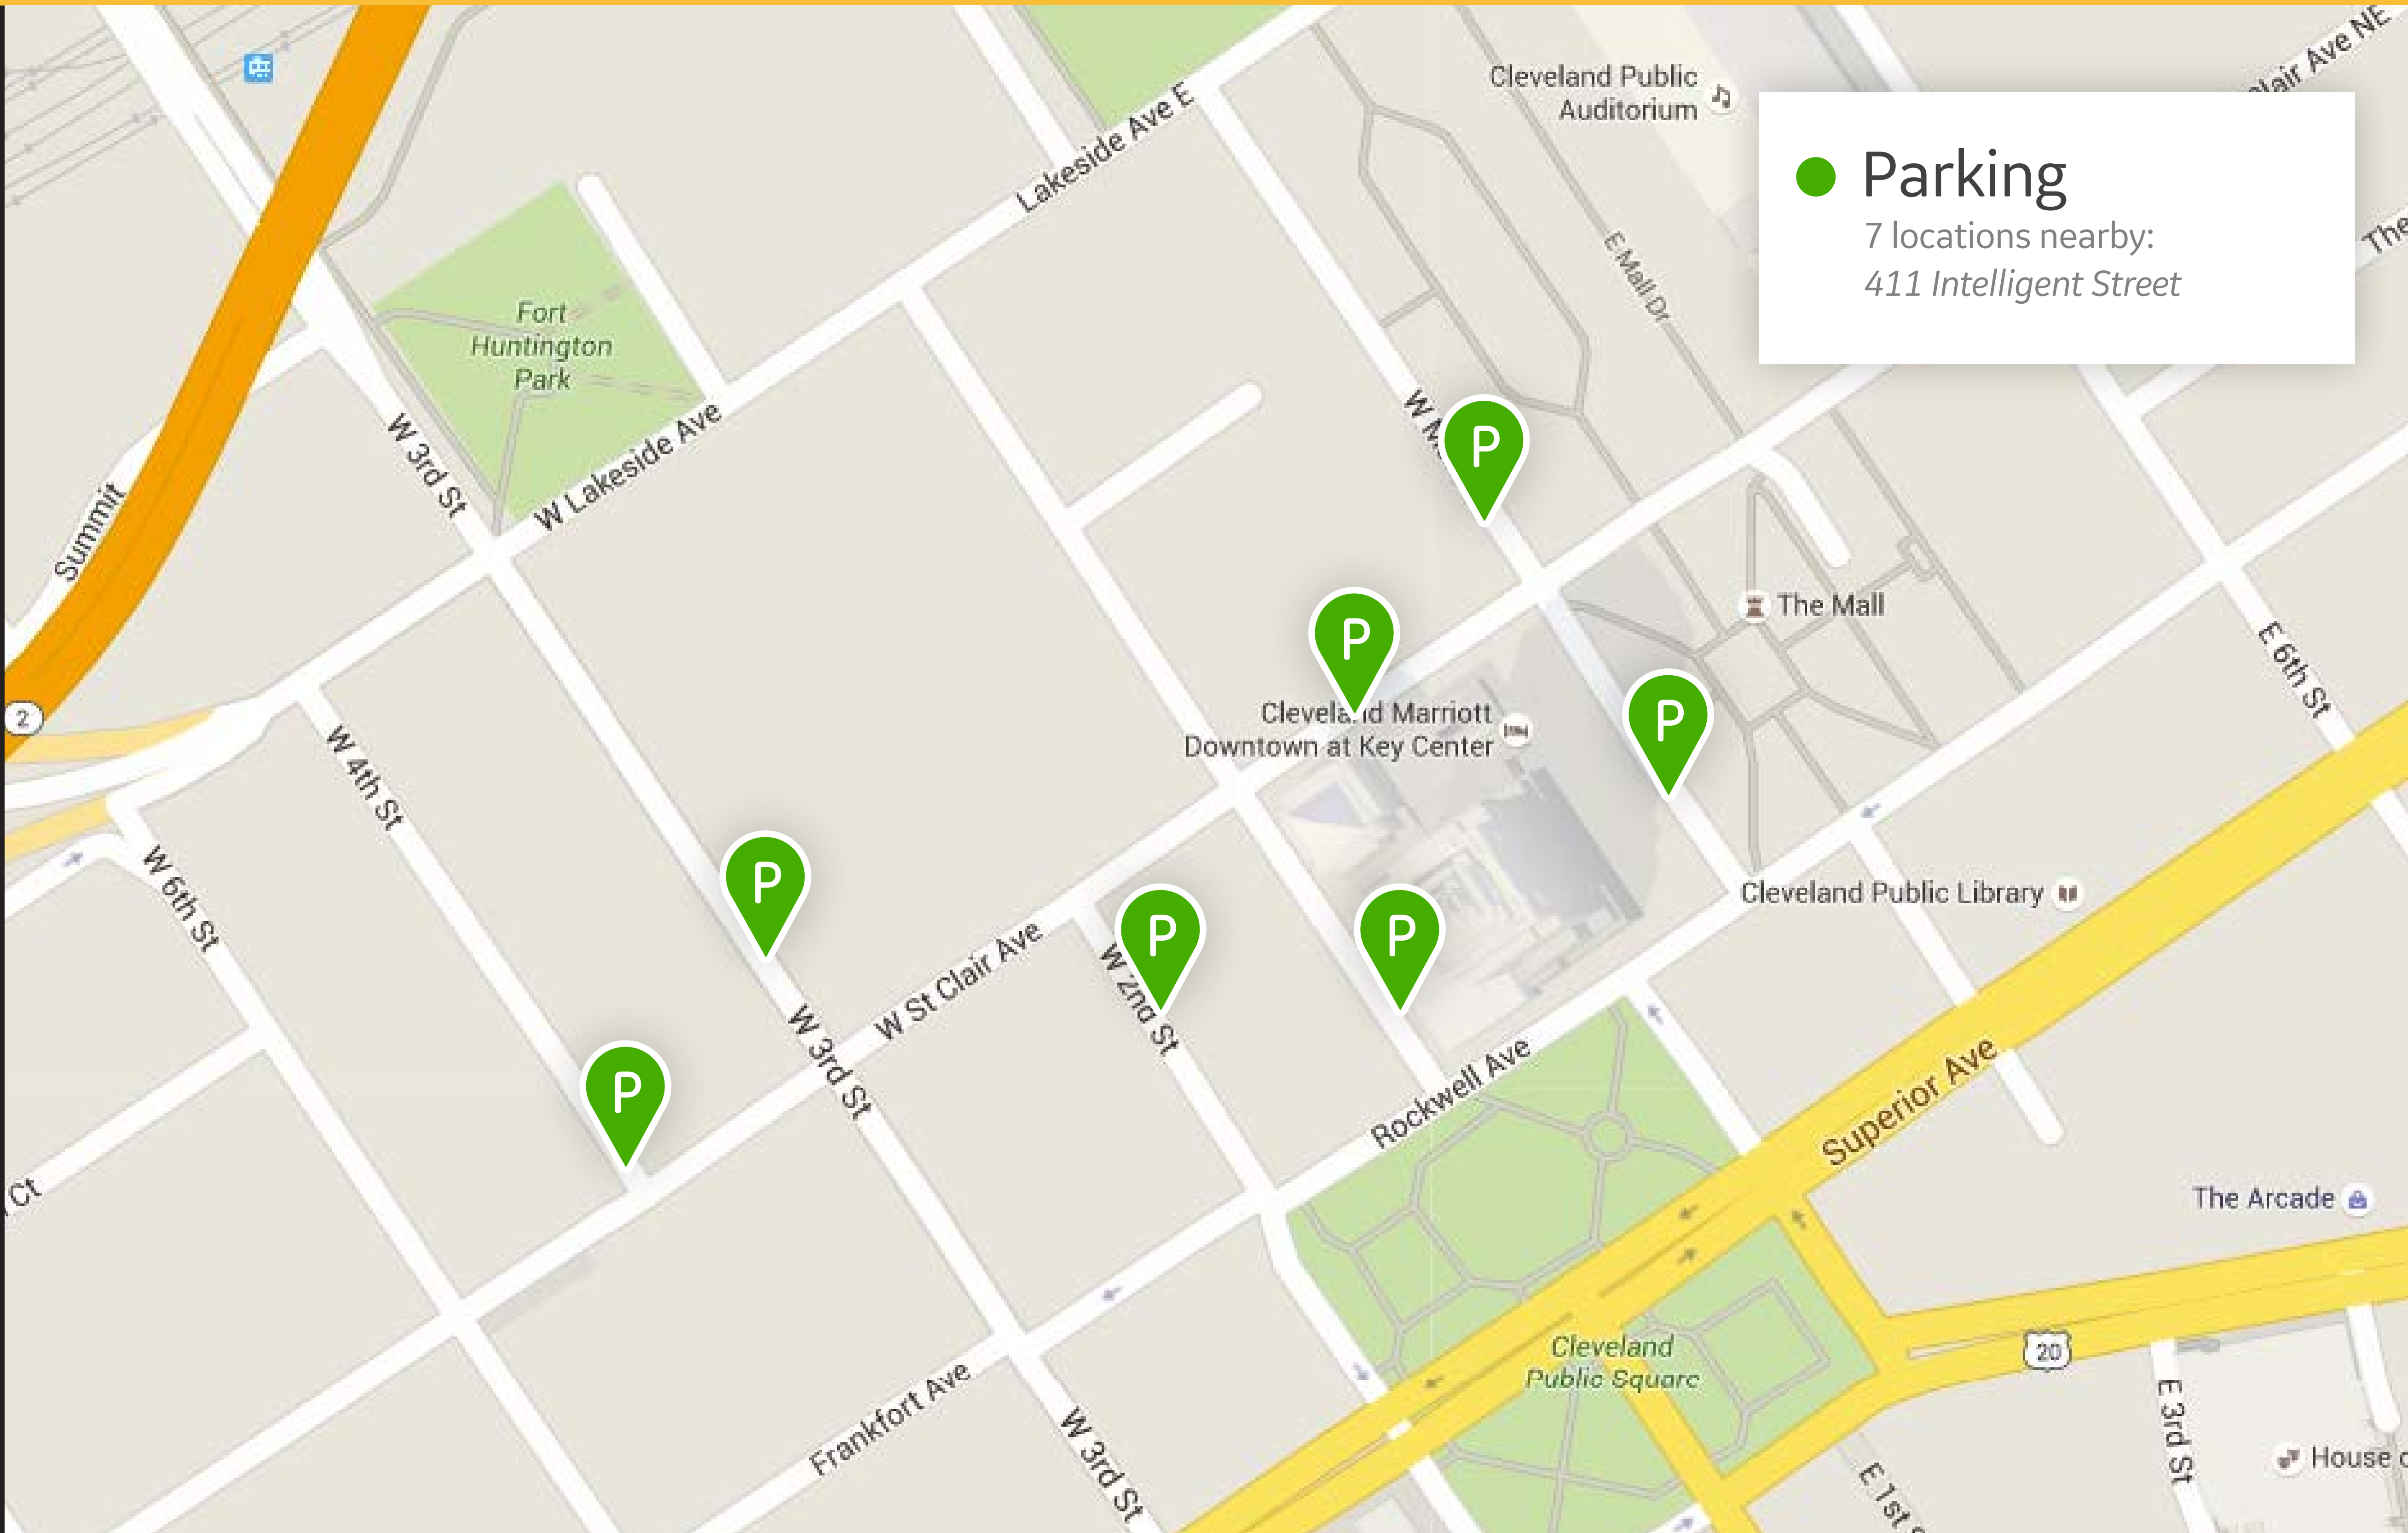

Location:
Intelligent Street

Spot:
134E

Issue Ticket

- Expired
- 5 Minutes Left
- 15 Minutes Left

Ticket Issued .15 mi

Location:
Intelligent Street

Spot:
134E

Fine:
\$120

Traffic at a standstill on route 66

Any available parking downtown tonight?

411 Intelligent Street

Parking
 7 locations nearby:
 411 Intelligent Street

Parking
 7 locations nearby:
 411 Intelligent Street