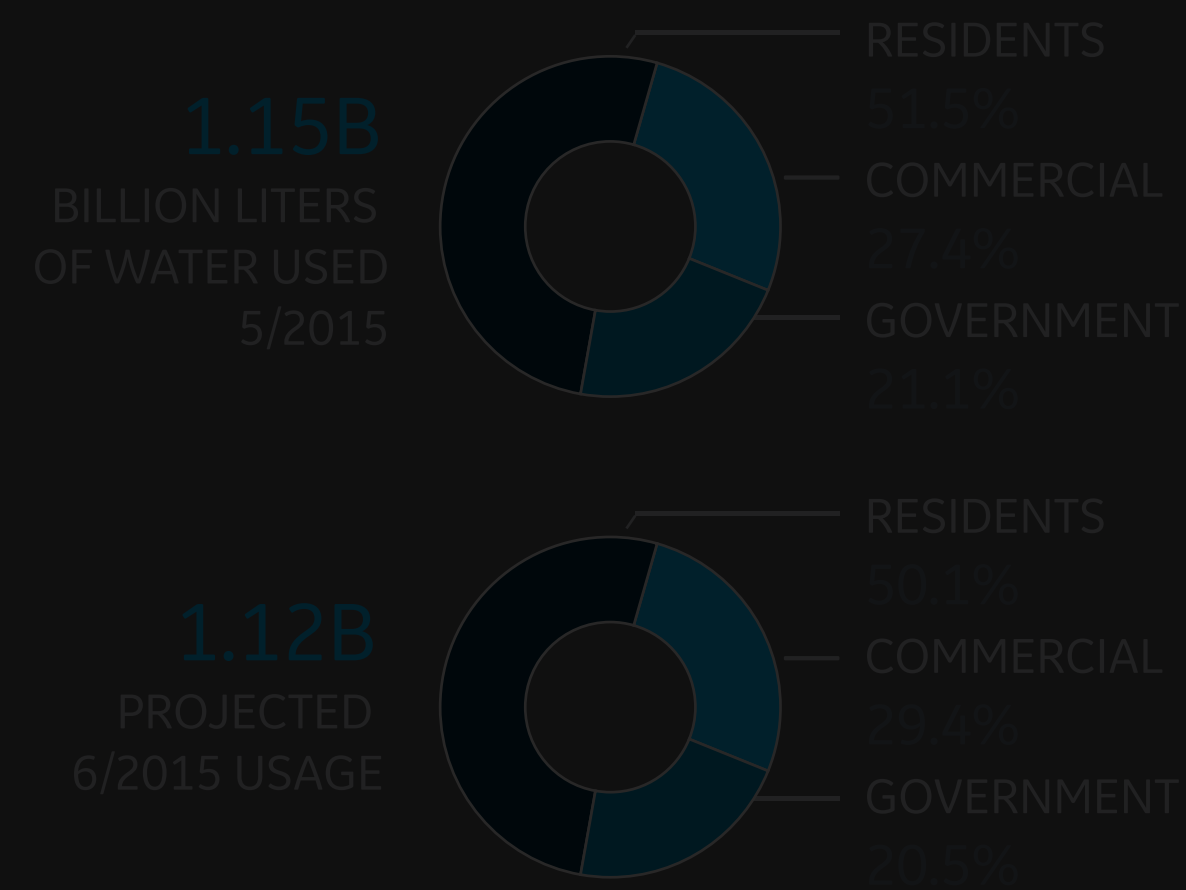

5/14/2016

5/21/2016

[View Report](#)

Environmental

112

The Air Quality Index Value in Al Barsha is healthy for sensitive people.

CITIZEN HAPPINESS

WATER USAGE