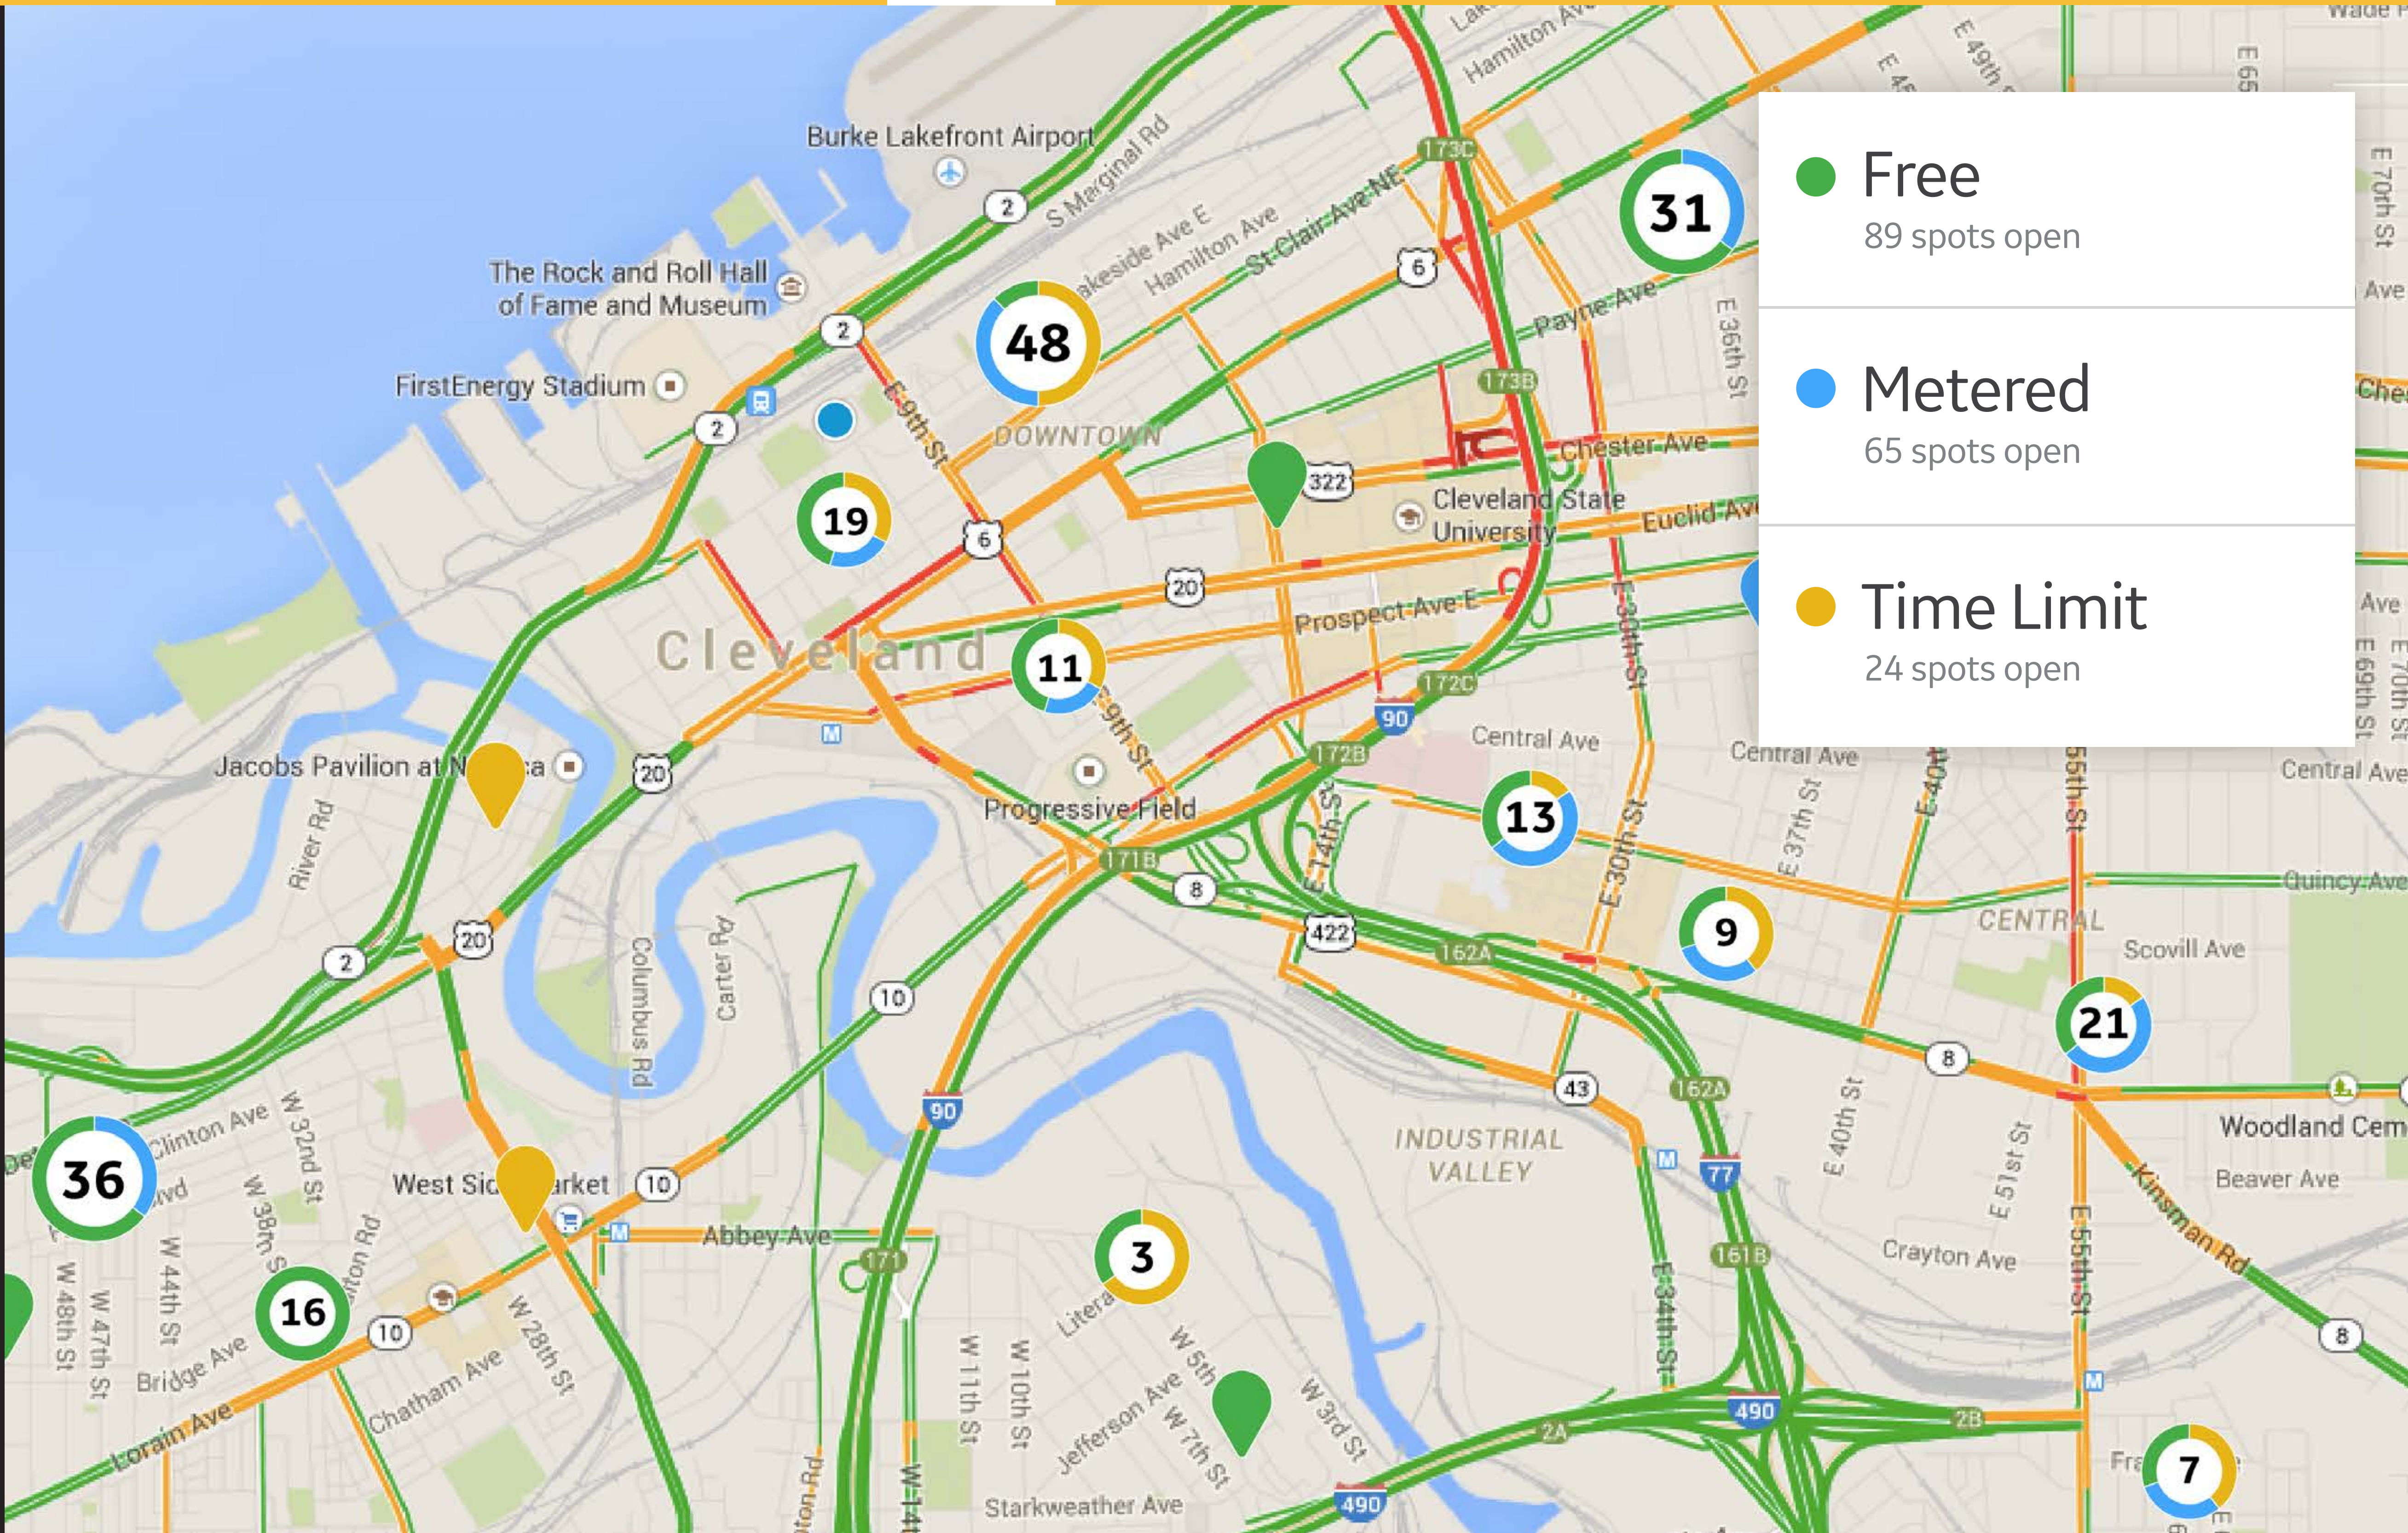

- **Free**
  89 spots open
- **Metered**
  65 spots open
- **Time Limit**
  24 spots open