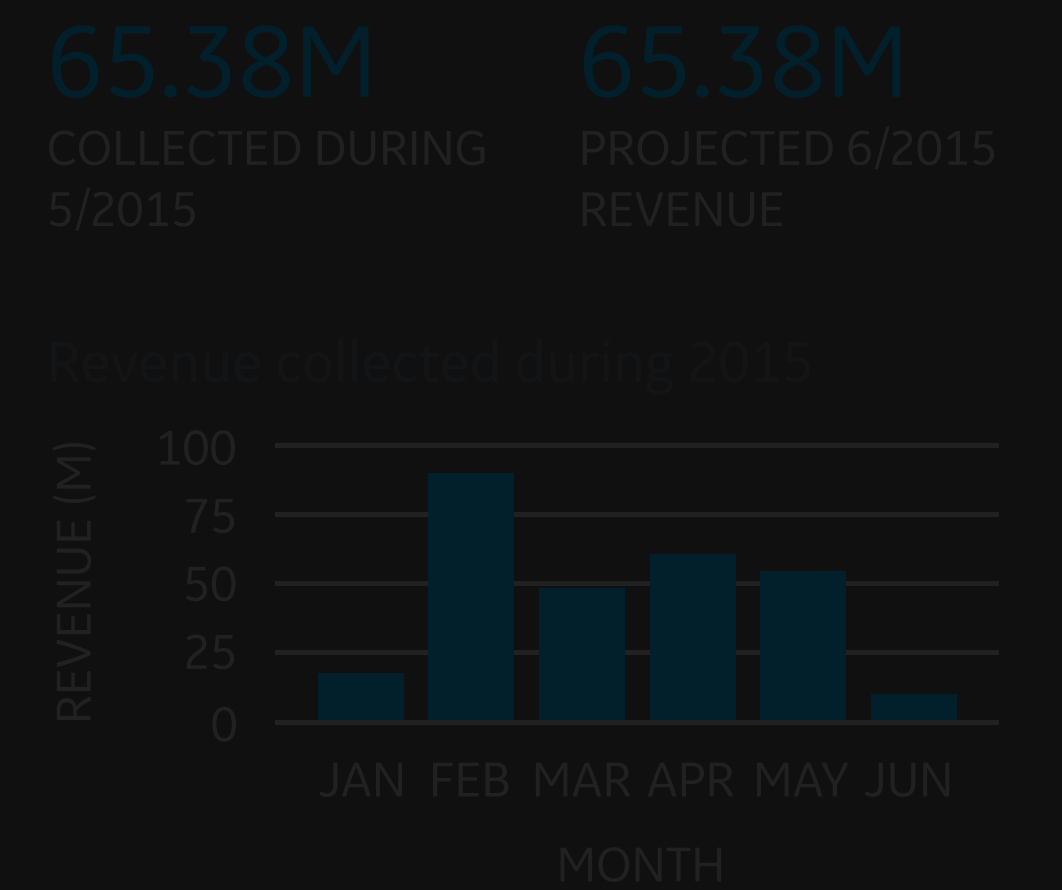

TRAFFIC

ENERGY USAGE

PARKING REVENUE