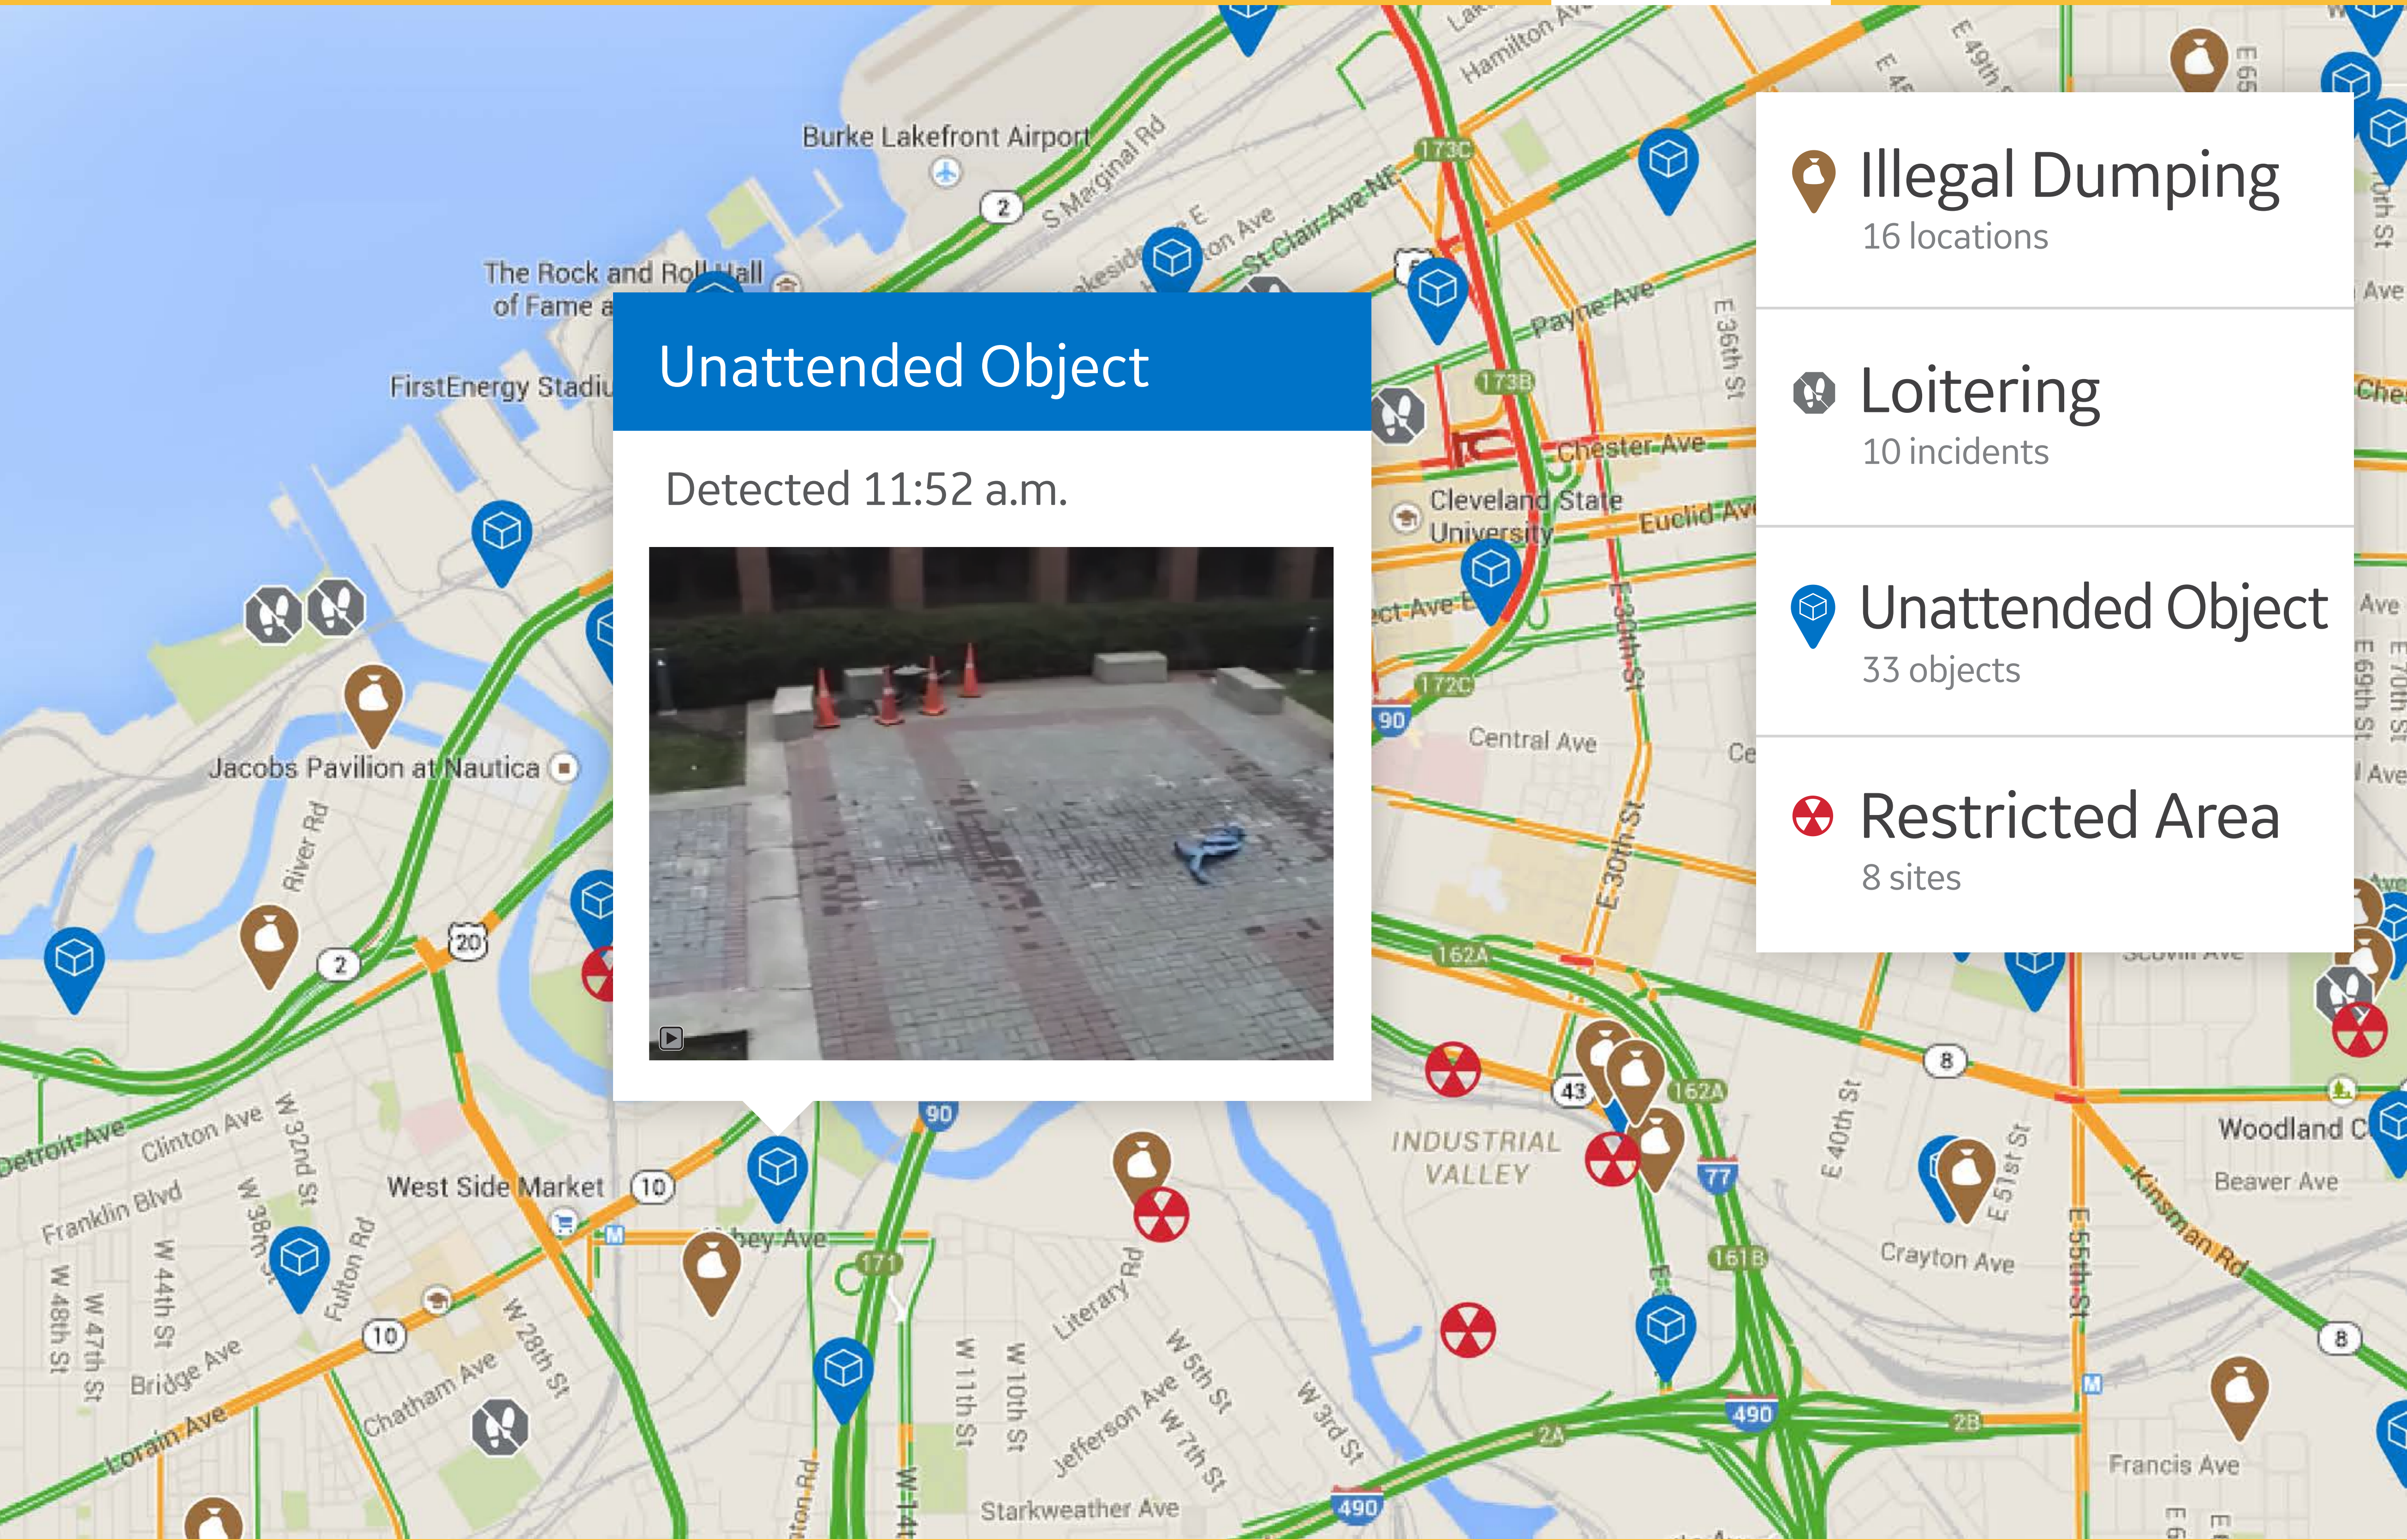

9

21

7

- Accidents**
6 accidents
- Incidents**
10 incidents
- Construction**
22 sites
- Flow**
8 sites

Flow

Highway 173C at the Chester Ave off ramp

- Accidents**
6 accidents
- Incidents**
10 incidents
- Construction**
22 sites
- Flow**
8 sites

-  **Illegal Dumping**
16 locations
-  **Loitering**
10 incidents
-  **Unattended Object**
33 objects
-  **Restricted Area**
8 sites

Unattended Object

Detected 11:52 a.m.

- Illegal Dumping**
16 locations
- Loitering**
10 incidents
- Unattended Object**
33 objects
- Restricted Area**
8 sites