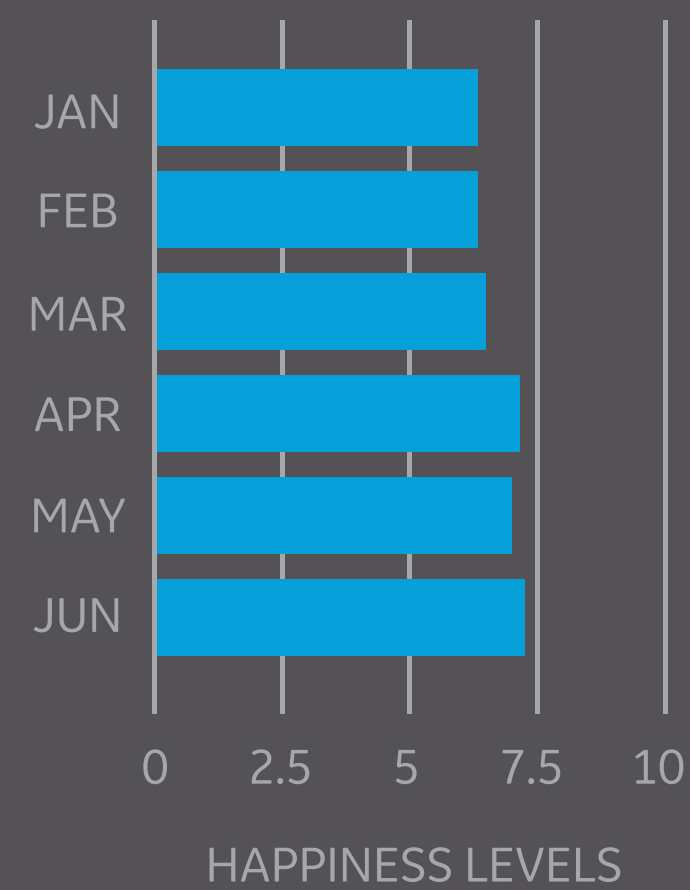

Sewage kr56.67
Water kr361.25
Electricity kr849.03

Internet kr186
Phone kr261.47
Groceries kr70.67

Environmental

112

The Air Quality Index Value in Al Barsha is unhealthy for sensitive people.

CITIZEN HAPPINESS

WATER USAGE

TRAFFIC

Wednesday PEAK DAY
8 am PEAK HOUR

51 St & A St BUSIEST INTERSECTION
45 A St BUSIEST STREET

ENERGY USAGE

781.25 kgoe/month
PER CITY RESIDENT

PARKING REVENUE

Yasmina
City Manager