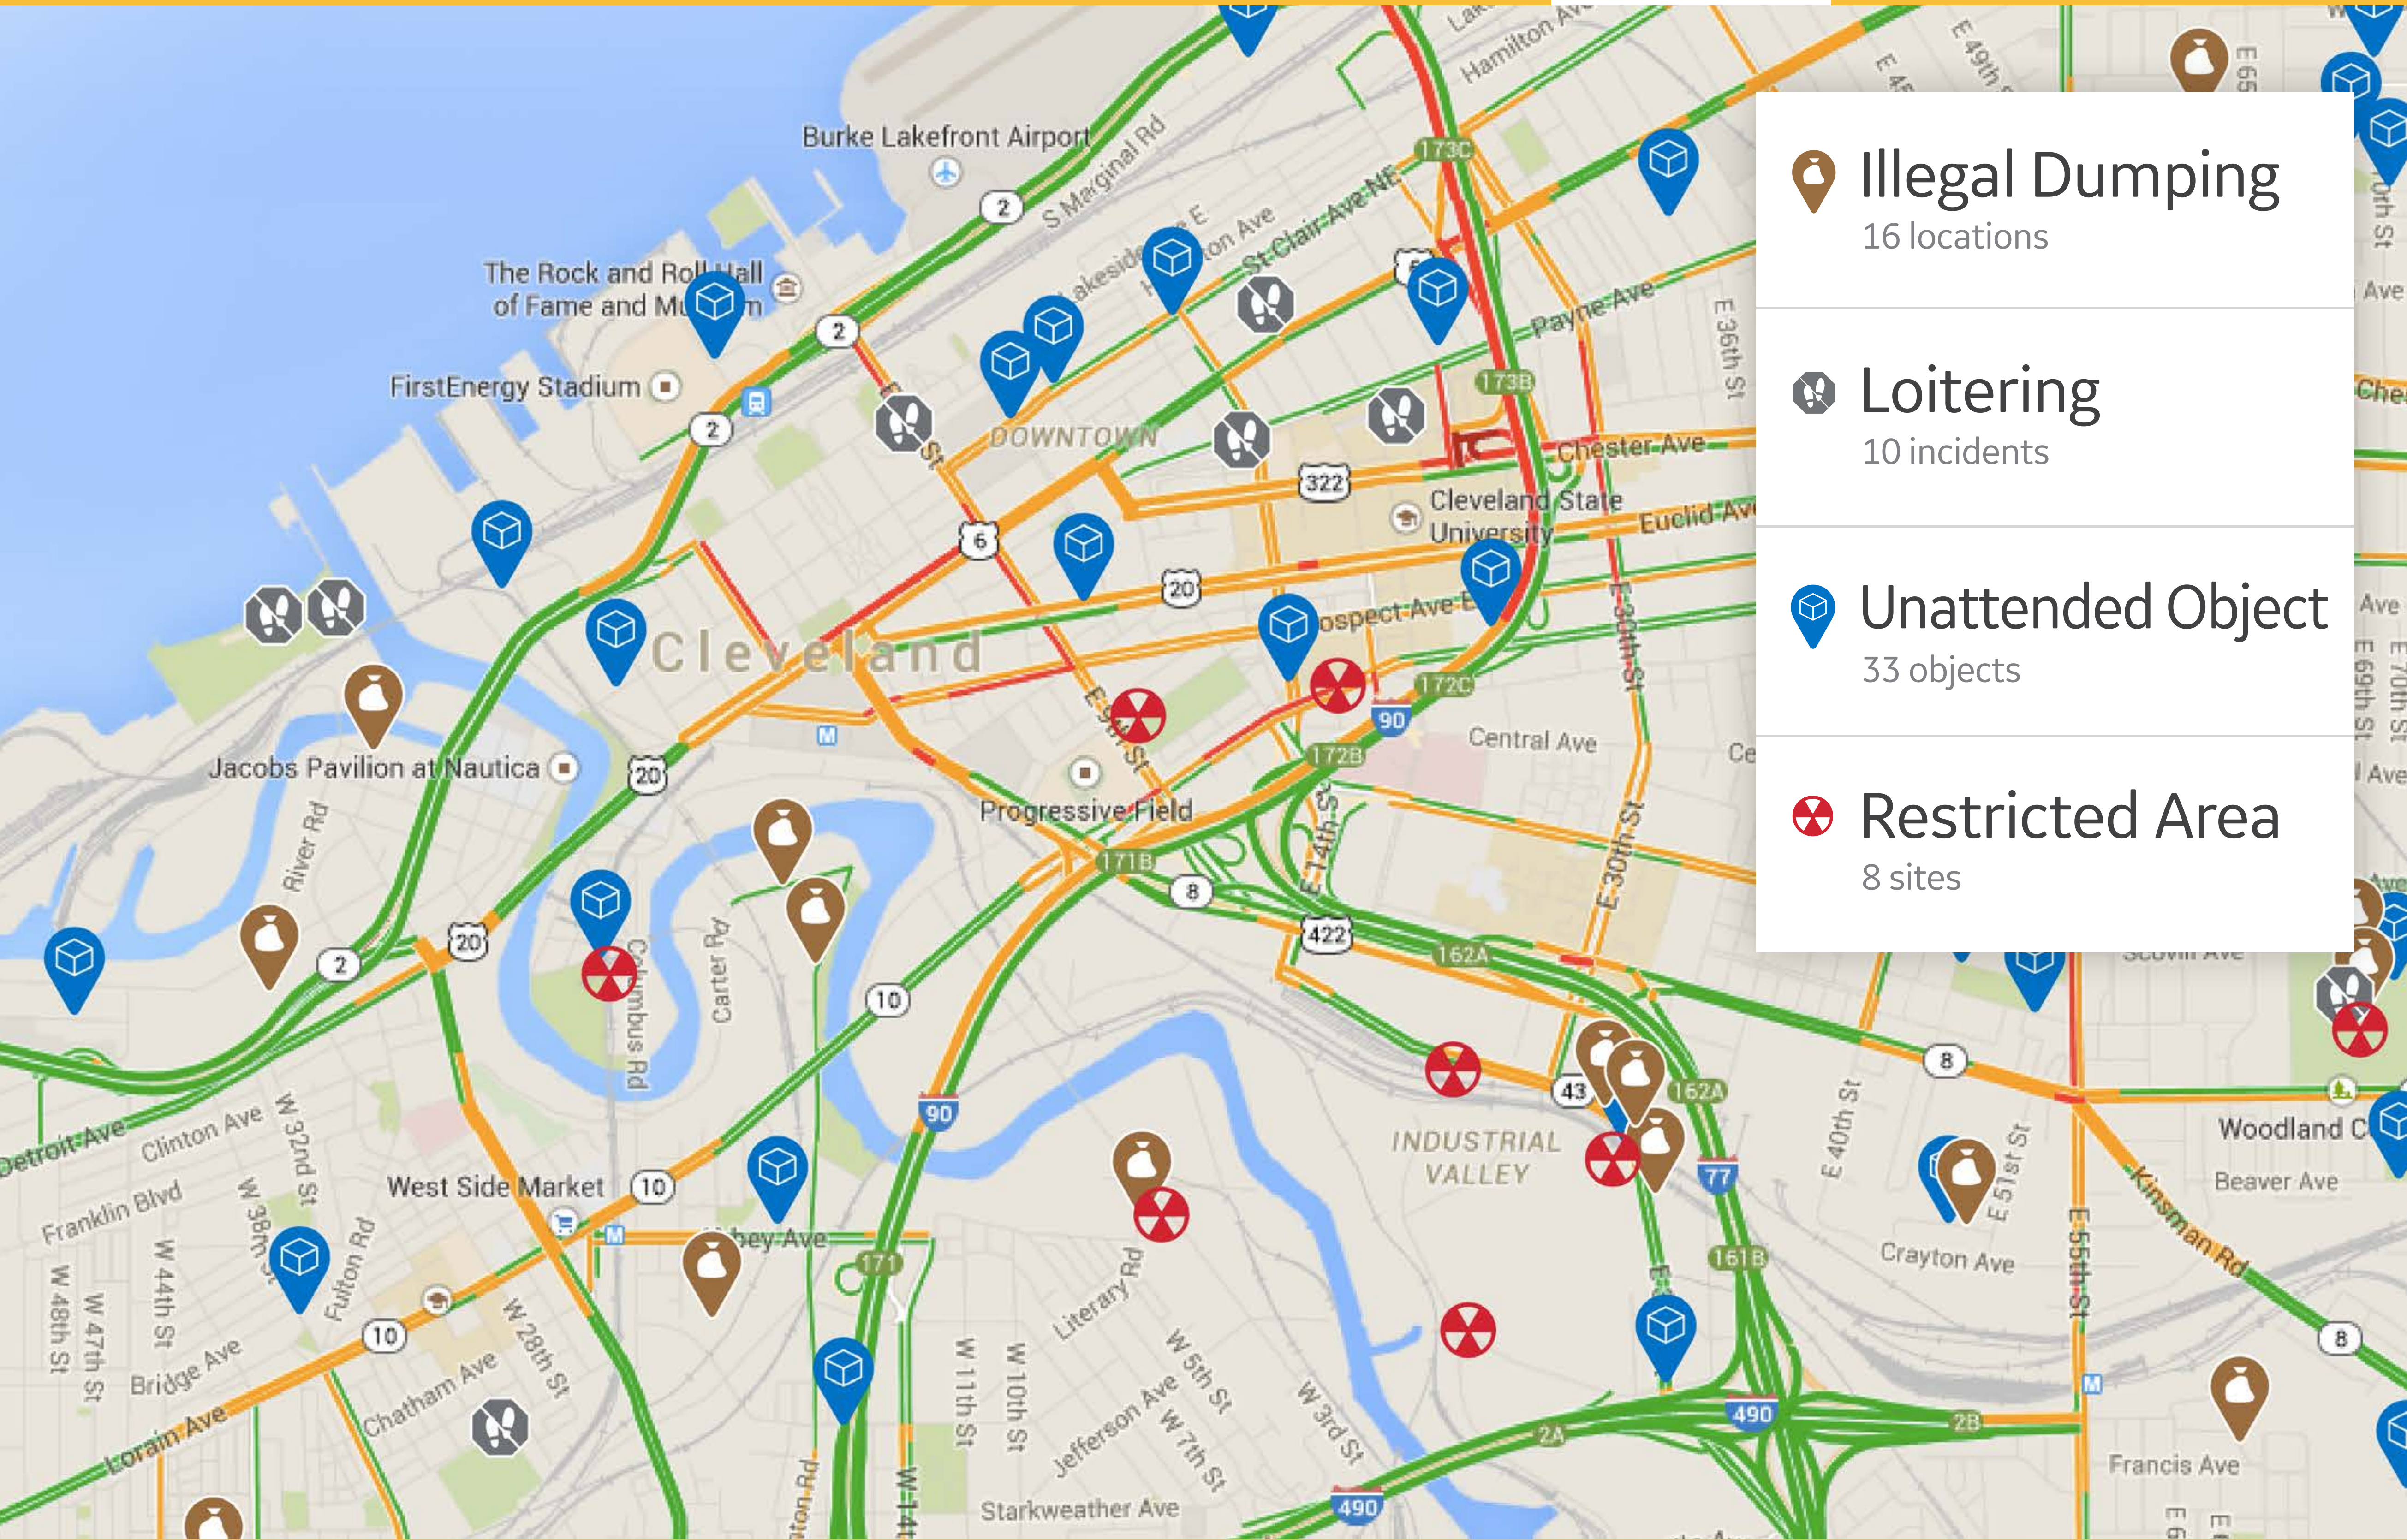

- **Free**
89 spots open
- **Metered**
65 spots open
- **Time Limit**
24 spots open

1-Hour Parking .5 mi

2673 Bridge Ave

36

16

48

31

13

9

21

7

- Accidents**
6 accidents
- Incidents**
10 incidents
- Construction**
22 sites
- Flow**
8 sites

Flow

Highway 173C at the Chester Ave off ramp

- Accidents**
6 accidents
- Incidents**
10 incidents
- Construction**
22 sites
- Flow**
8 sites

-  **Illegal Dumping**
16 locations
-  **Loitering**
10 incidents
-  **Unattended Object**
33 objects
-  **Restricted Area**
8 sites

Unattended Object

Detected 11:52 a.m.

- Illegal Dumping**
16 locations
- Loitering**
10 incidents
- Unattended Object**
33 objects
- Restricted Area**
8 sites