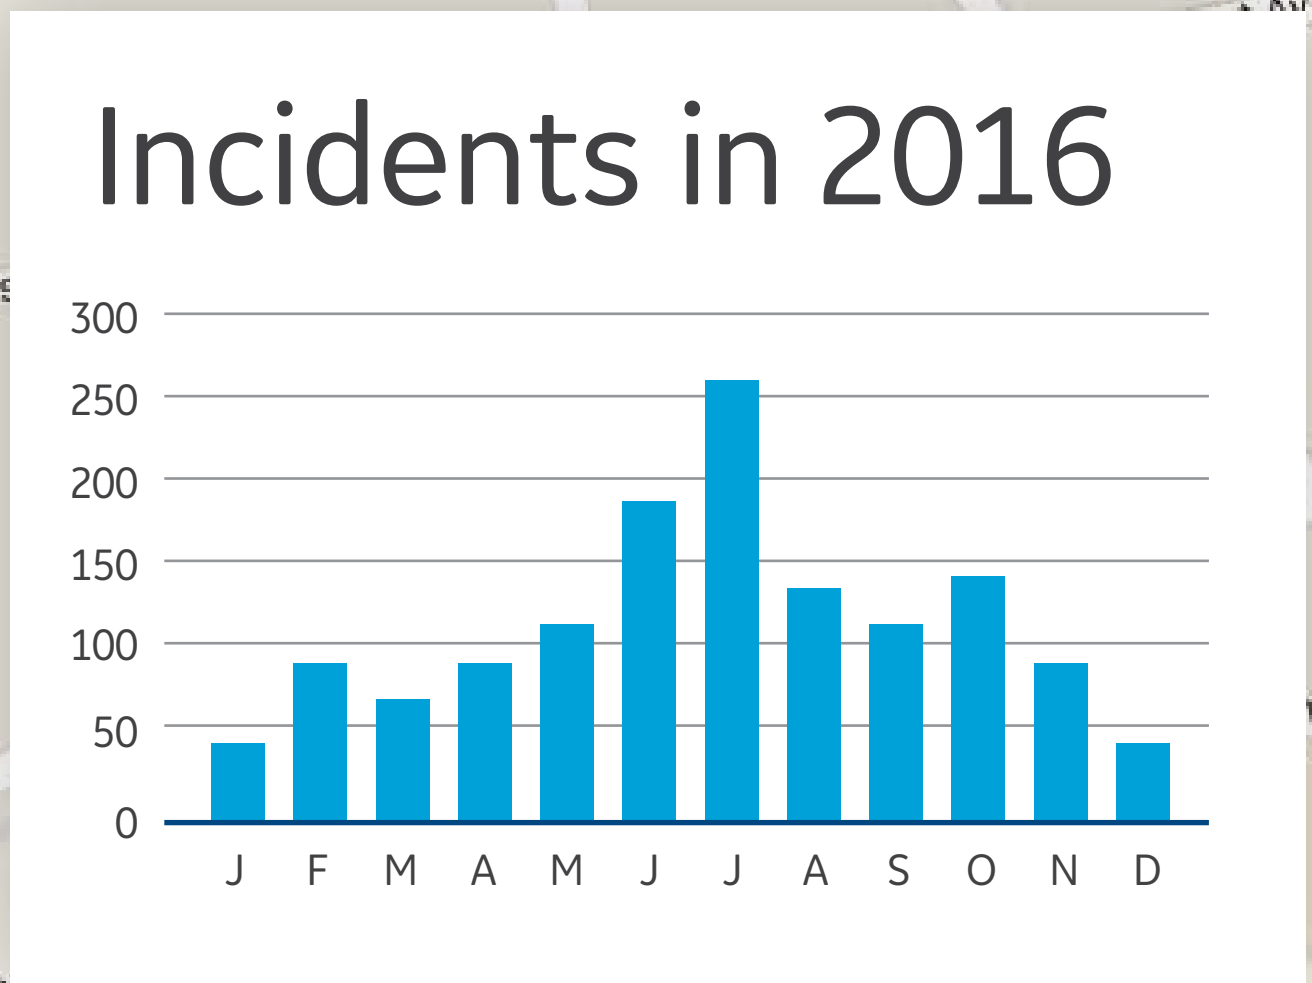

402 TOTAL NUMBER OF OUTAGES

High Activity
>50 Incidents

Medium Activity
30-50 Incidents

Low Activity
<30 Incidents

Yasmina
City Manager

Traffic Report

A **6** ACCIDENTS TODAY

Energy Efficiency