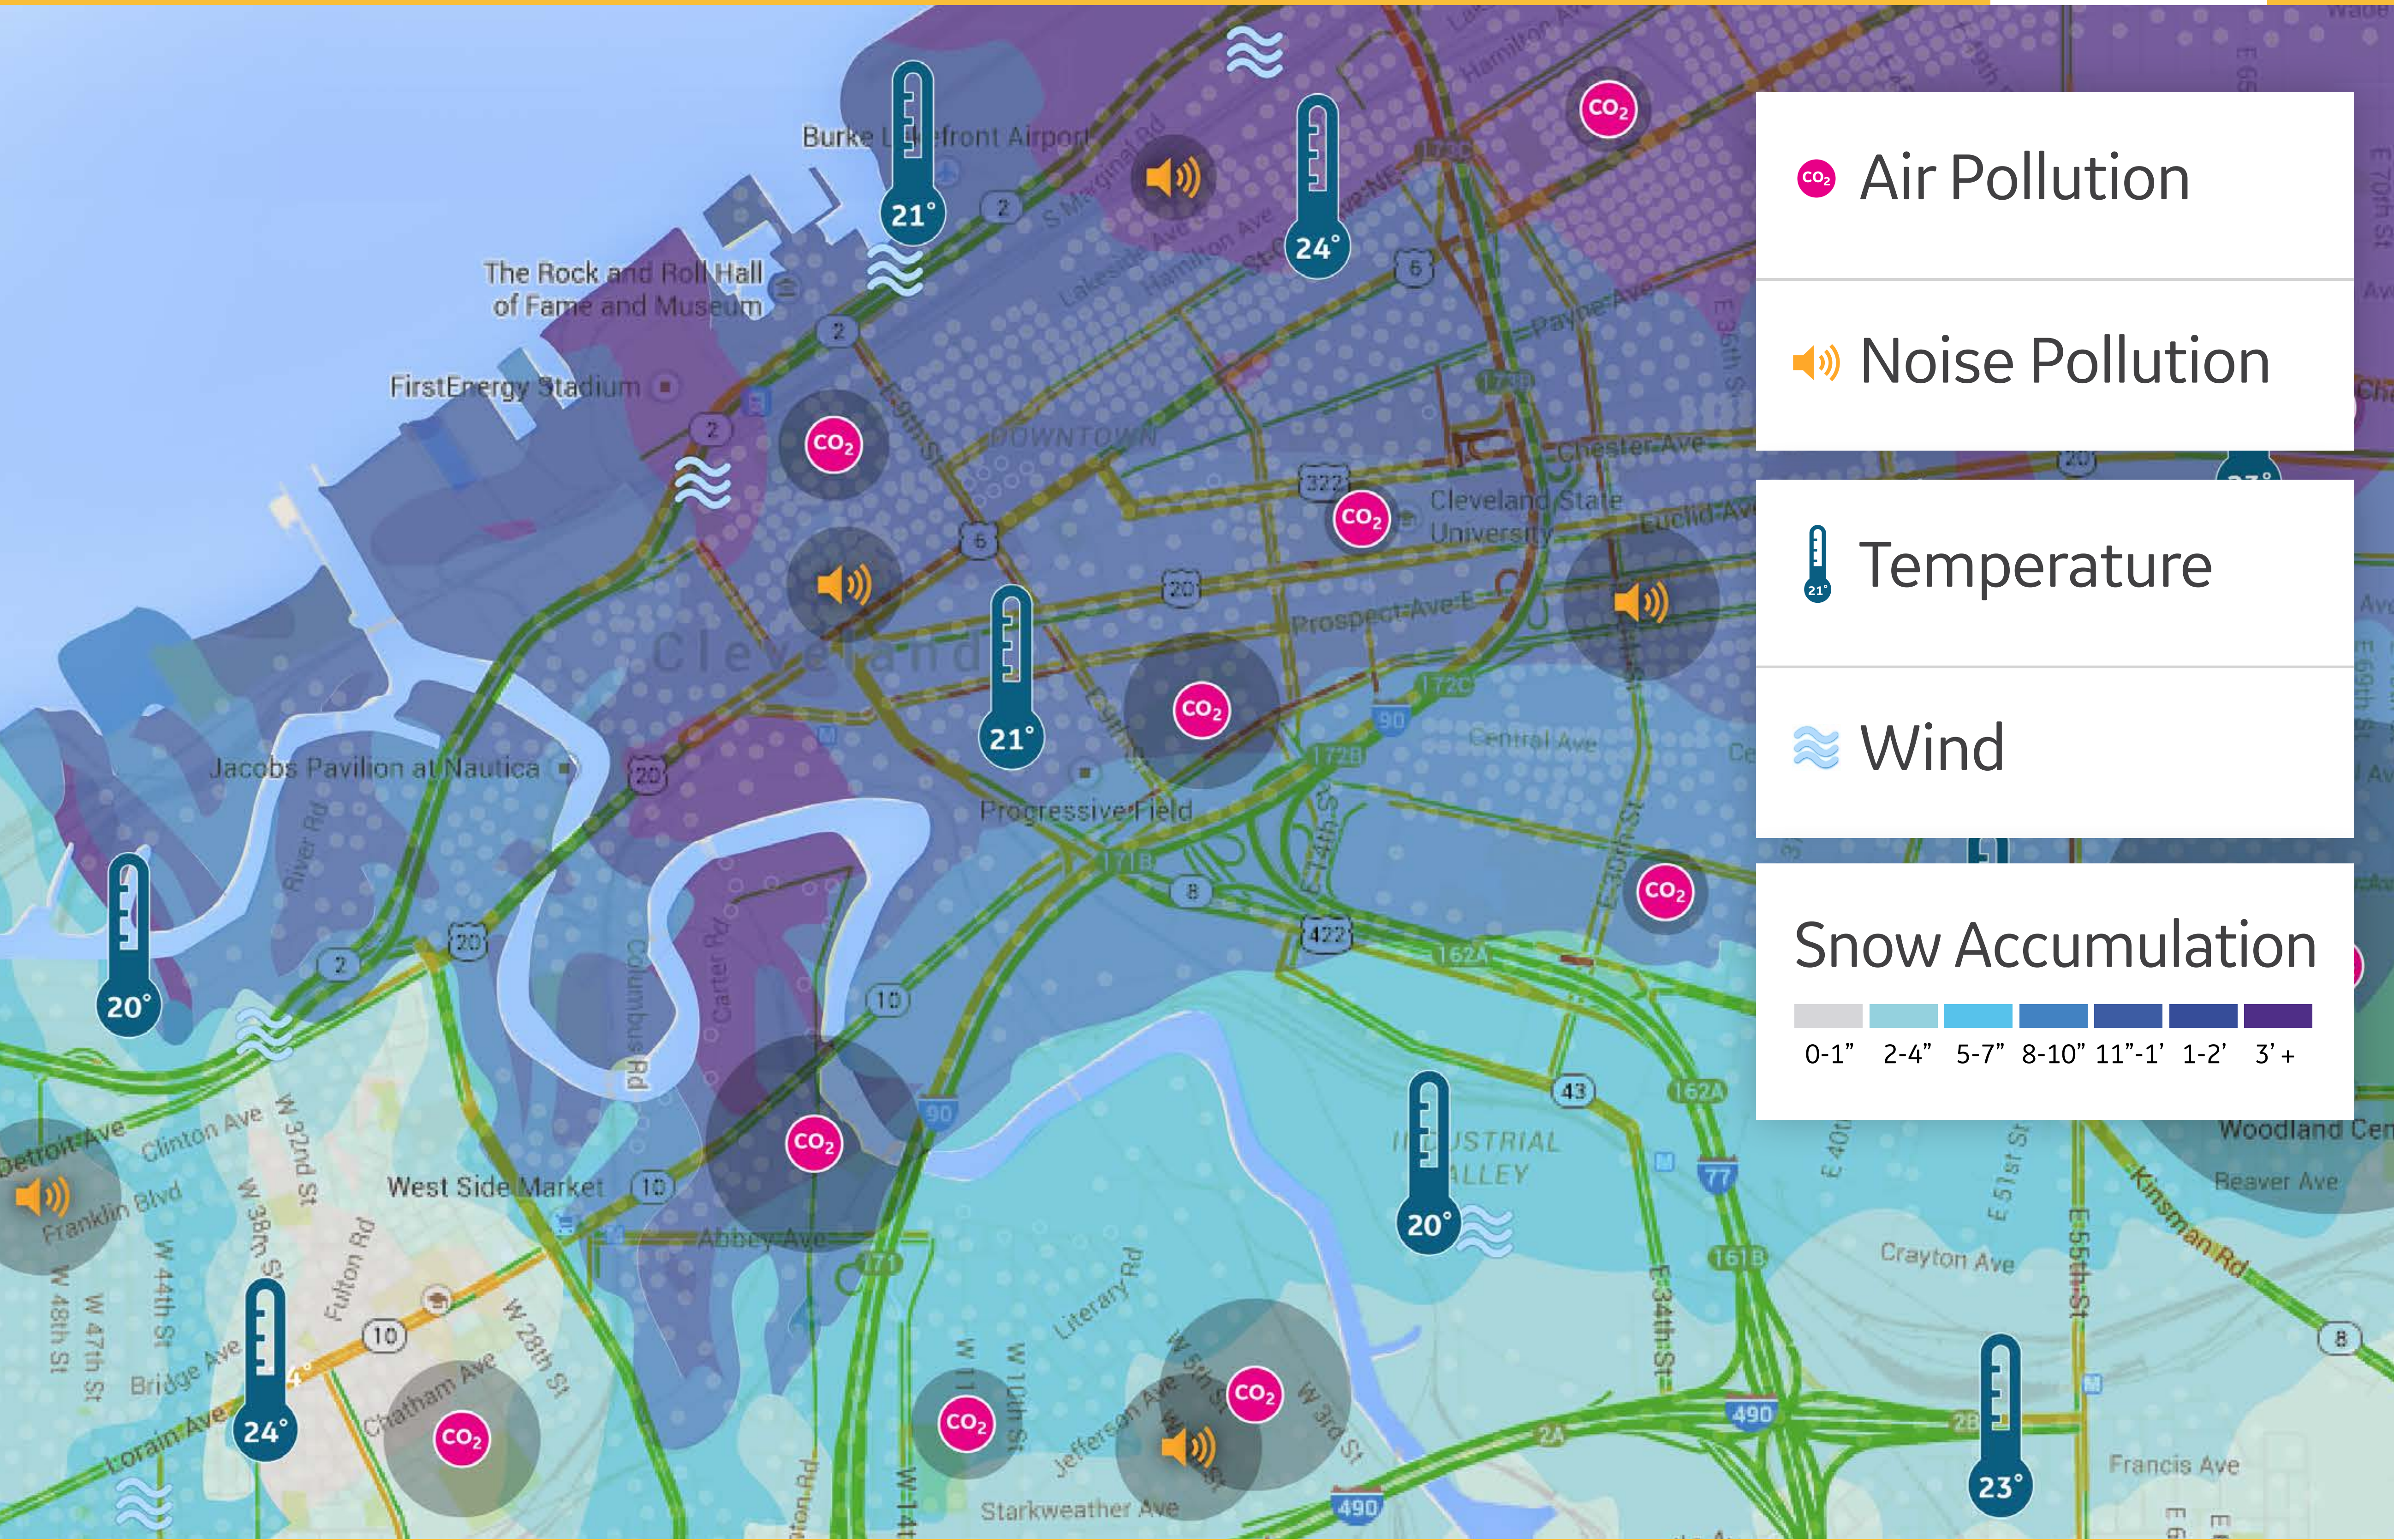

-  **Illegal Dumping**
16 locations
-  **Loitering**
10 incidents
-  **Unattended Object**
33 objects
-  **Restricted Area**
8 sites

Unattended Object

Detected 11:52 a.m.

- Illegal Dumping**
16 locations
- Loitering**
10 incidents
- Unattended Object**
33 objects
- Restricted Area**
8 sites