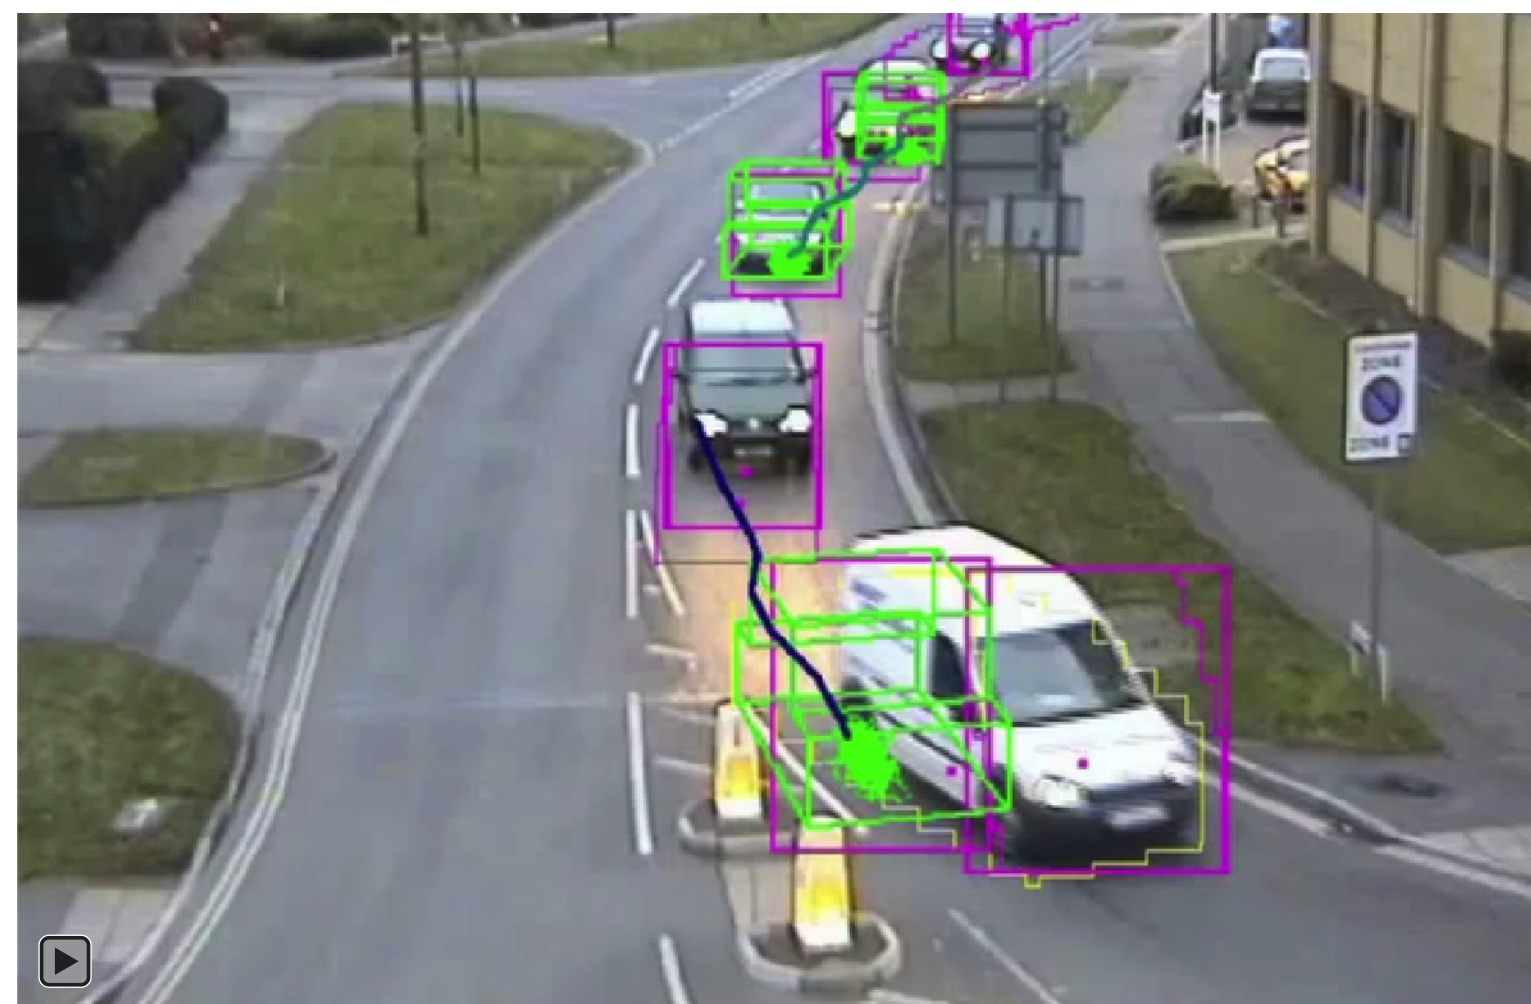

9

21

7

- Accidents**
6 accidents
- Incidents**
10 incidents
- Construction**
22 sites
- Flow**
8 sites

Flow

Highway 173C at the Chester Ave off ramp

- Accidents**
6 accidents
- Incidents**
10 incidents
- Construction**
22 sites
- Flow**
8 sites

-  **Illegal Dumping**
16 locations
-  **Loitering**
10 incidents
-  **Unattended Object**
33 objects
-  **Restricted Area**
8 sites

Unattended Object

Detected 11:52 a.m.

- Illegal Dumping**
16 locations
- Loitering**
10 incidents
- Unattended Object**
33 objects
- Restricted Area**
8 sites