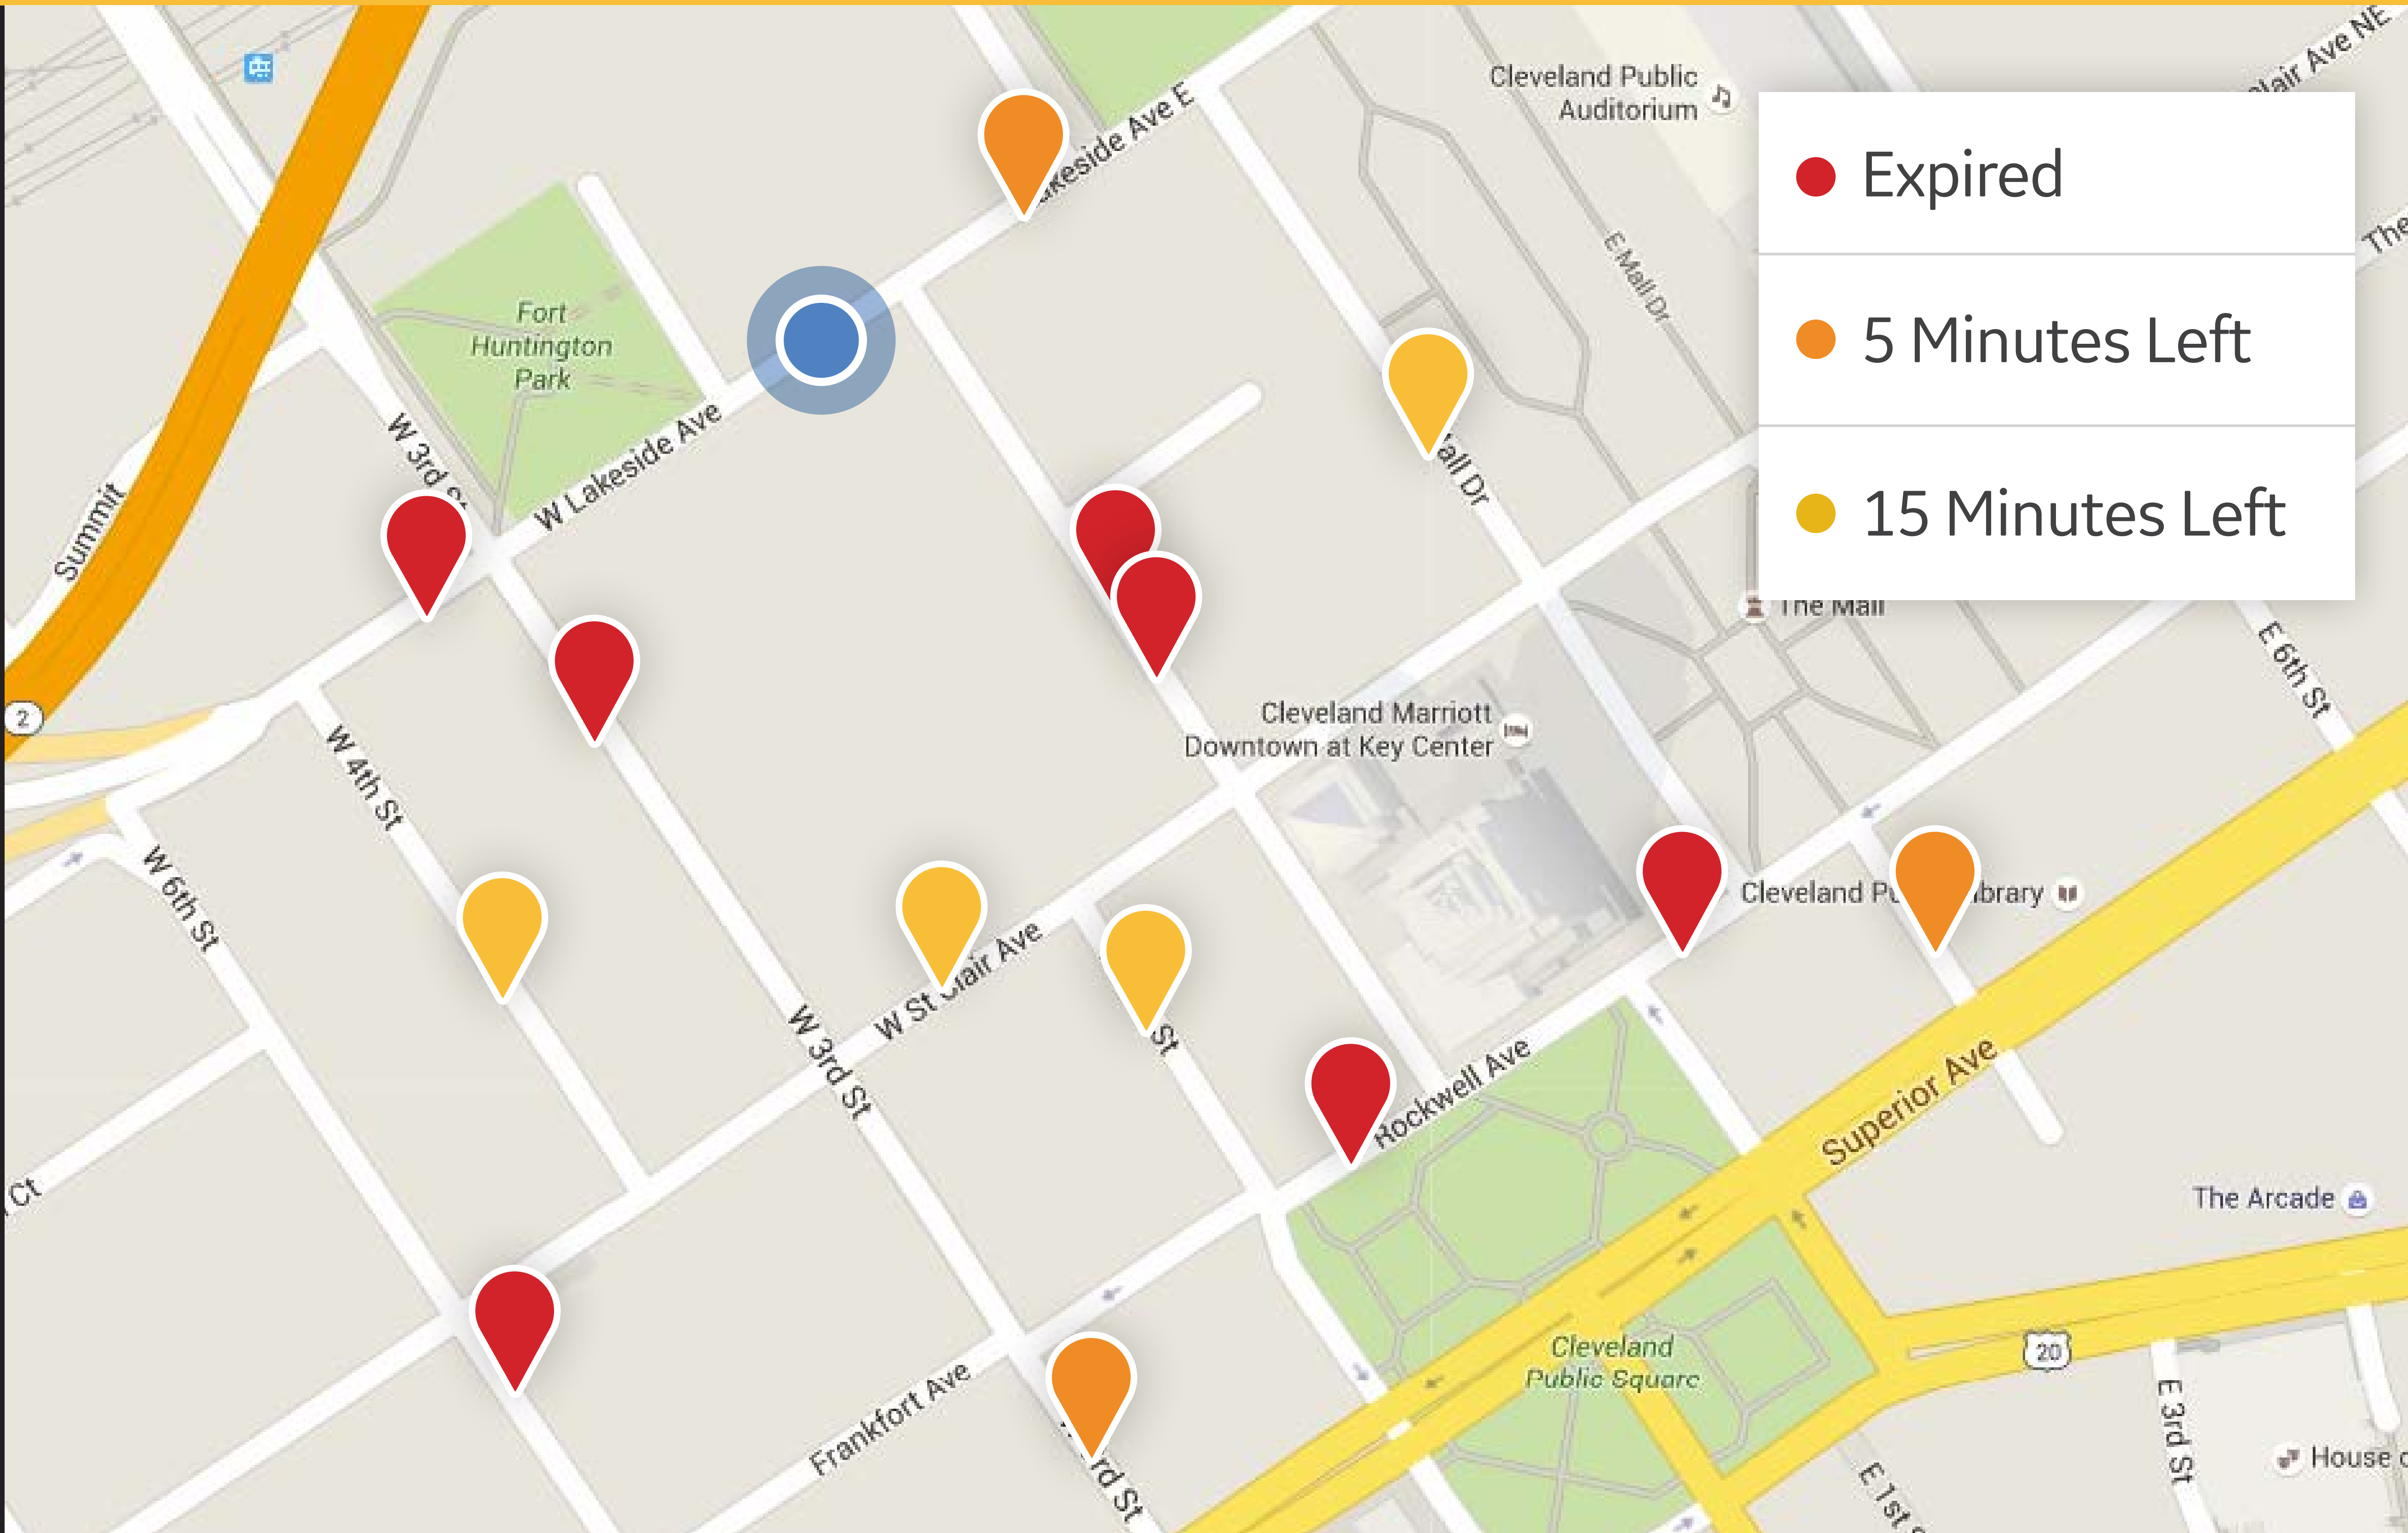

10
Expiring soon

The Points
Parking Zone 5

17
TICKETS ISSUED
THIS MONTH

3
Expired

11
Expiring soon

- Expired
- 5 Minutes Left
- 15 Minutes Left

- Expired
- 5 Minutes Left
- 15 Minutes Left

Expired .15 mi

Location:
Intelligent Street

Spot:
134E

Issue Ticket

- Expired
- 5 Minutes Left
- 15 Minutes Left

Ticket Issued .15 mi

Location:
Intelligent Street

Spot:
134E

Fine:
\$120