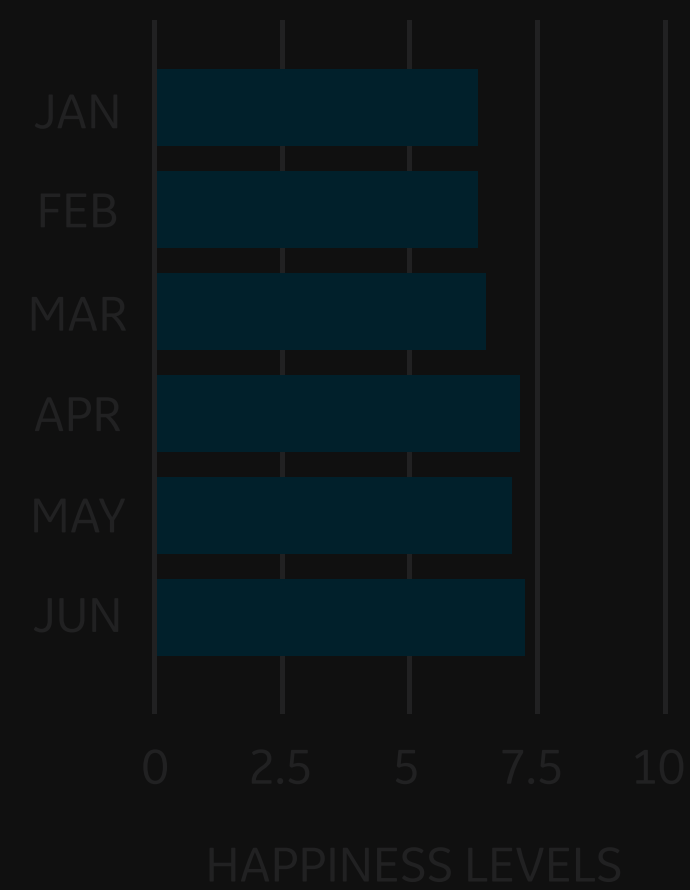

5/14/2016

5/21/2016

[View Report](#)

Environmental

112

The Air Quality Index Value in Al Barsha is healthy for sensitive people.

CITIZEN HAPPINESS

WATER USAGE