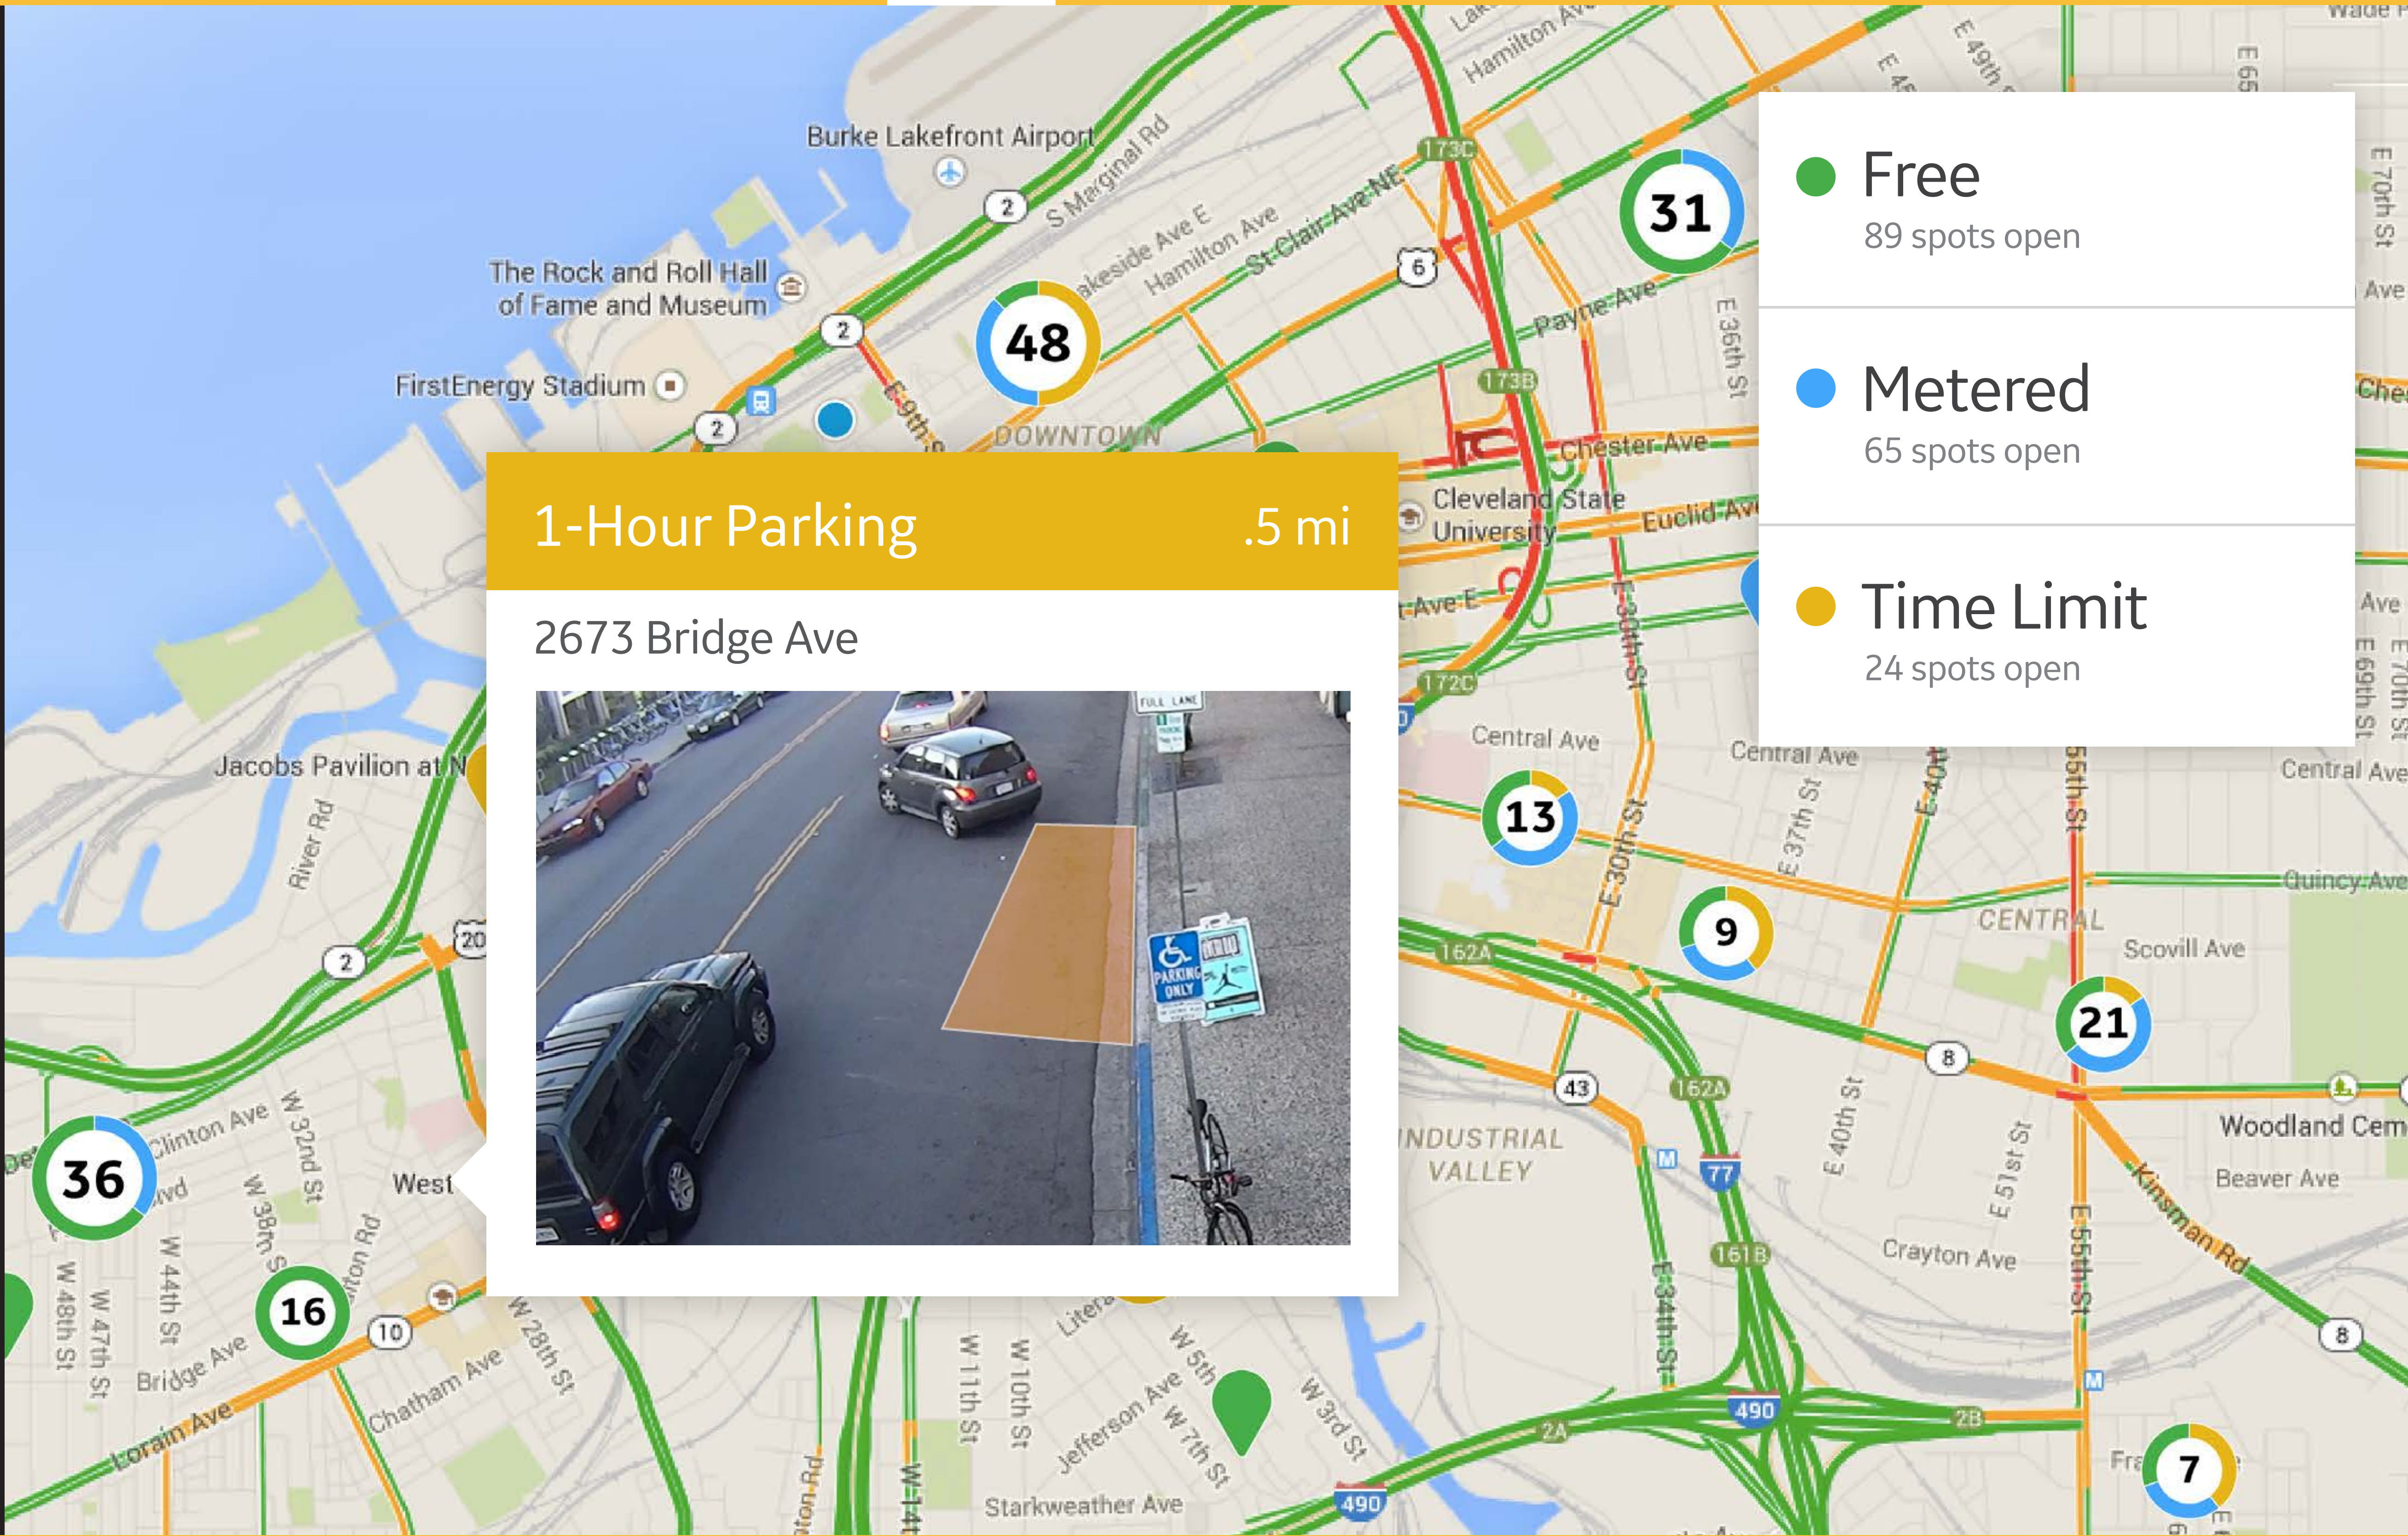

Public Safety

Environment

Normal Nodes
3265 working lights

Stale Nodes
27 lights

End-Point:
Light D828C91312100236

State: Light State | link-good

Street Address: 760-798 Union St

Faults: (NA)

- **Free**
89 spots open
- **Metered**
65 spots open
- **Time Limit**
24 spots open

1-Hour Parking .5 mi

2673 Bridge Ave

36

16

48

31

13

9

21

7

- Accidents**
6 accidents
- Incidents**
10 incidents
- Construction**
22 sites
- Flow**
8 sites

Flow

Highway 173C at the Chester Ave off ramp

- Accidents**
6 accidents
- Incidents**
10 incidents
- Construction**
22 sites
- Flow**
8 sites

-  **Illegal Dumping**
16 locations
-  **Loitering**
10 incidents
-  **Unattended Object**
33 objects
-  **Restricted Area**
8 sites

Unattended Object

Detected 11:52 a.m.

- Illegal Dumping**
16 locations
- Loitering**
10 incidents
- Unattended Object**
33 objects
- Restricted Area**
8 sites