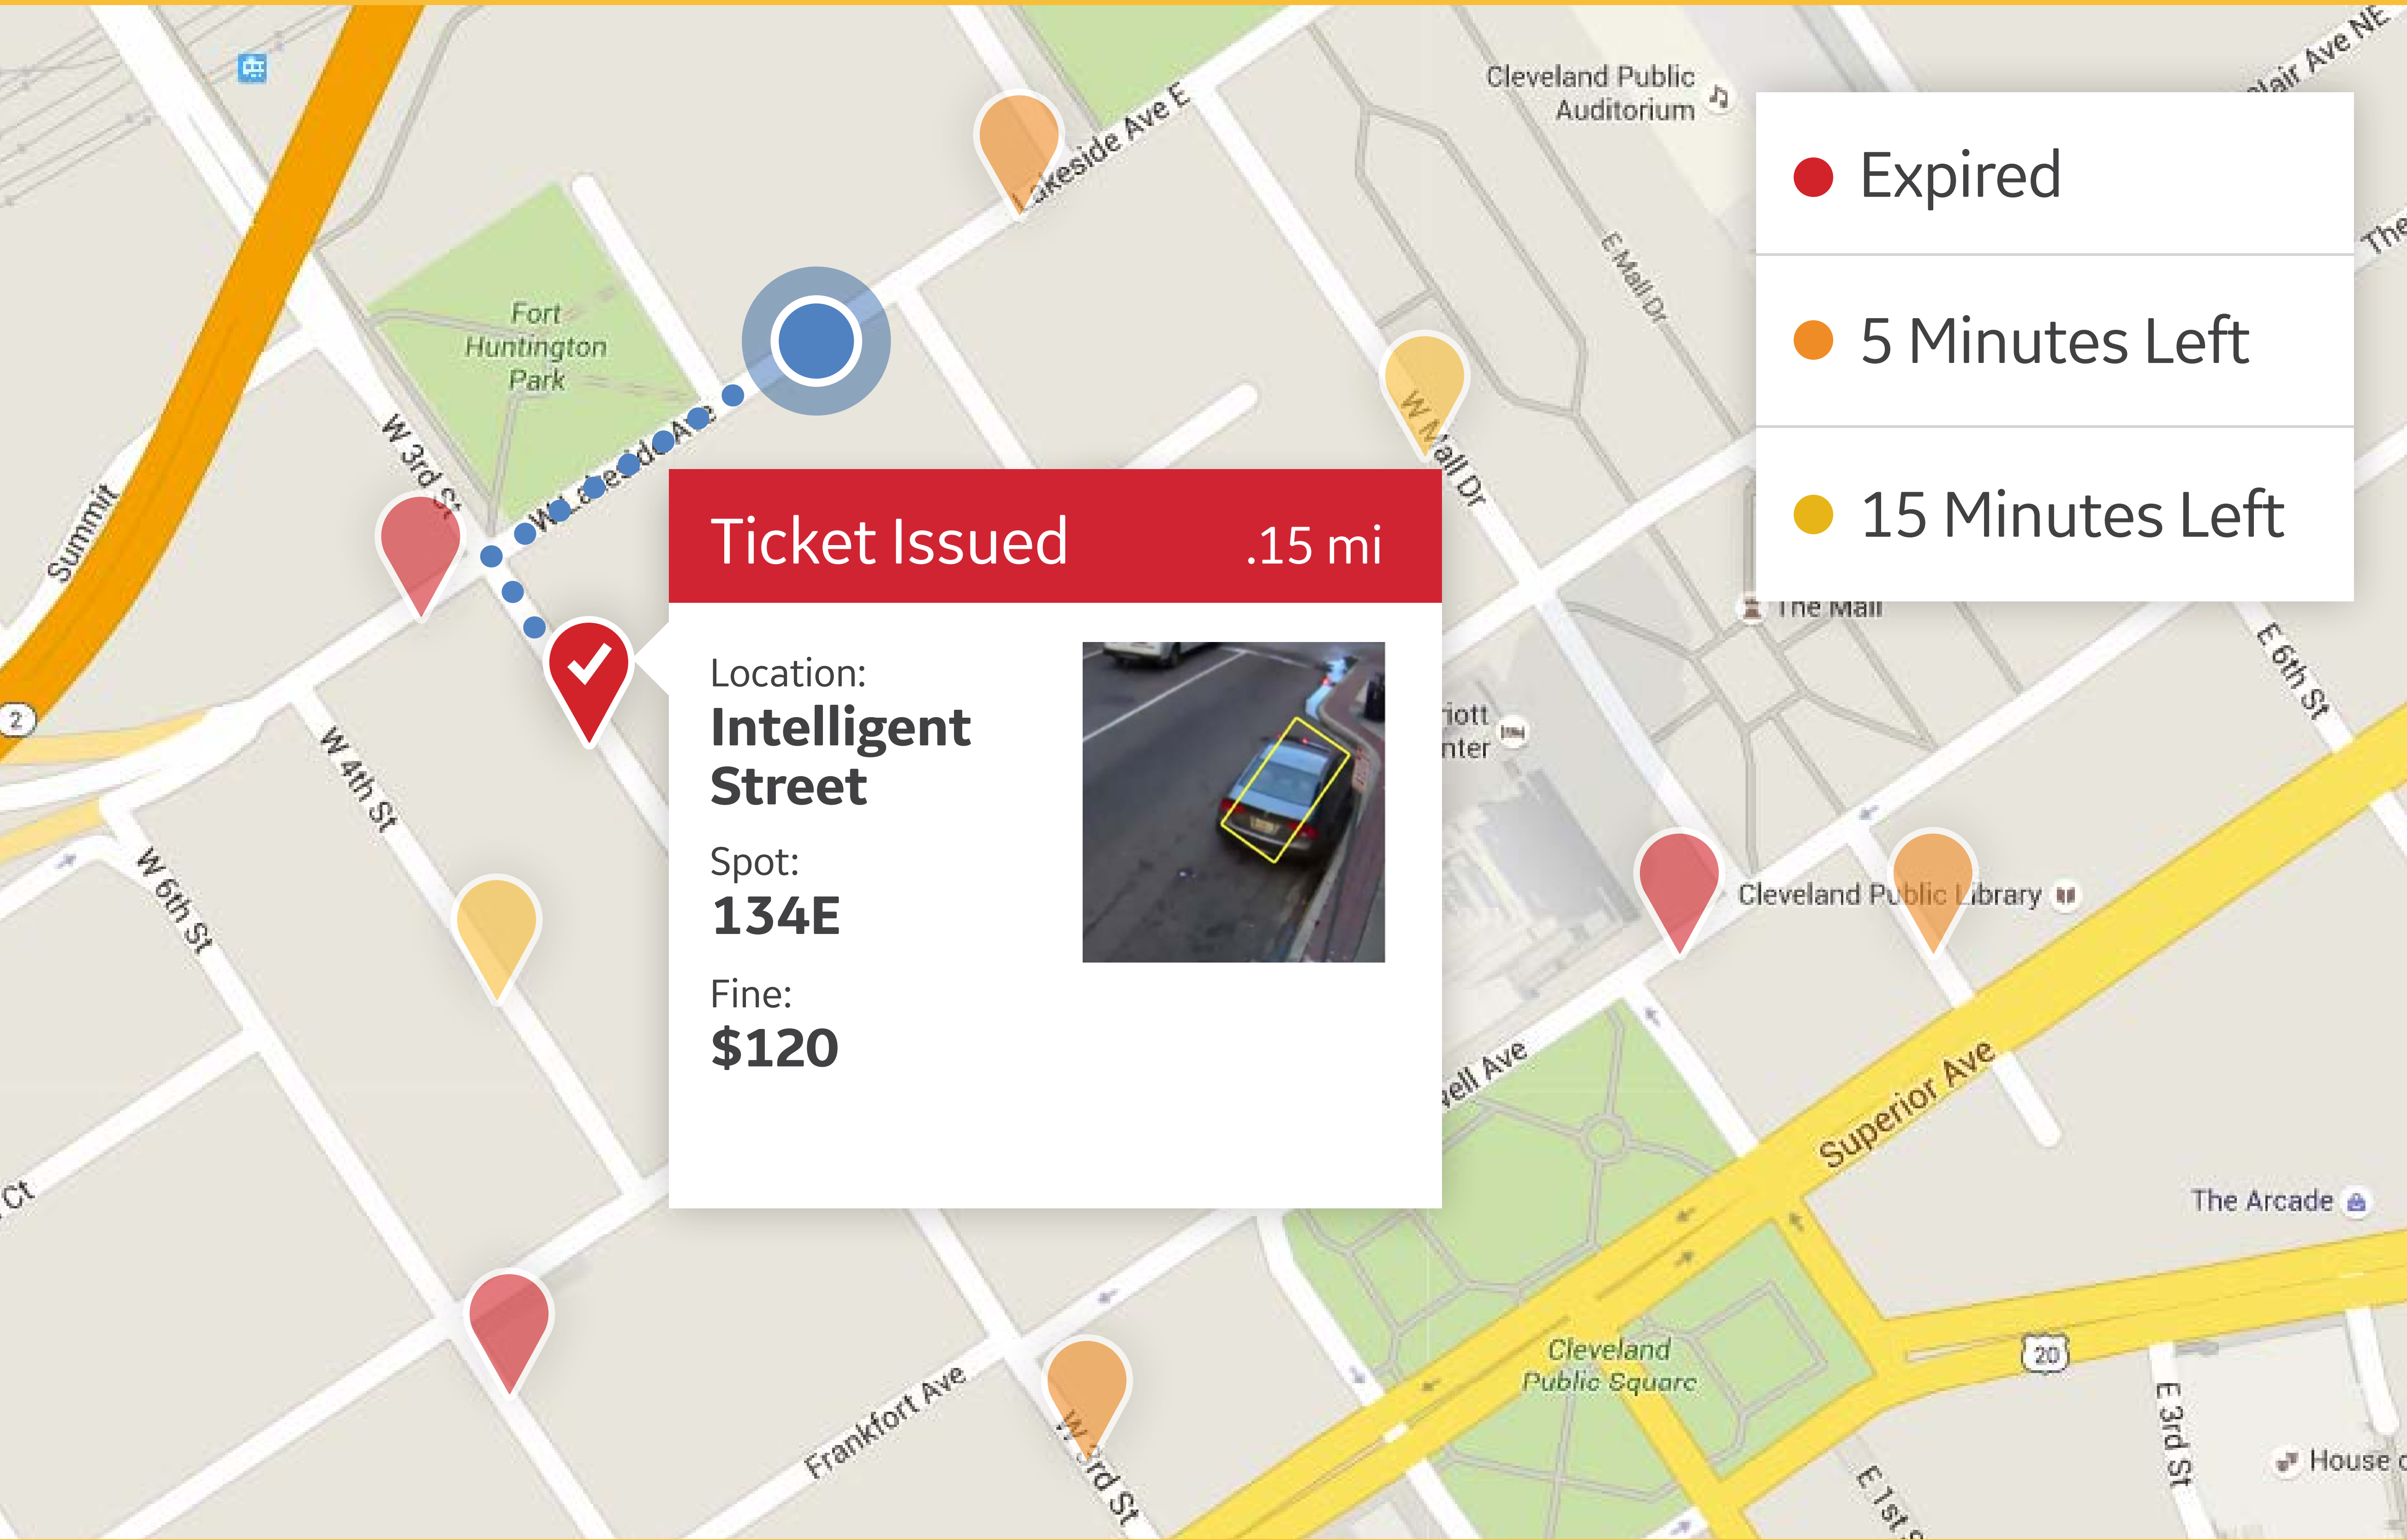

Location:
Intelligent Street

Spot:
134E

Issue Ticket

- Expired
- 5 Minutes Left
- 15 Minutes Left

Ticket Issued .15 mi

Location:
Intelligent Street

Spot:
134E

Fine:
\$120