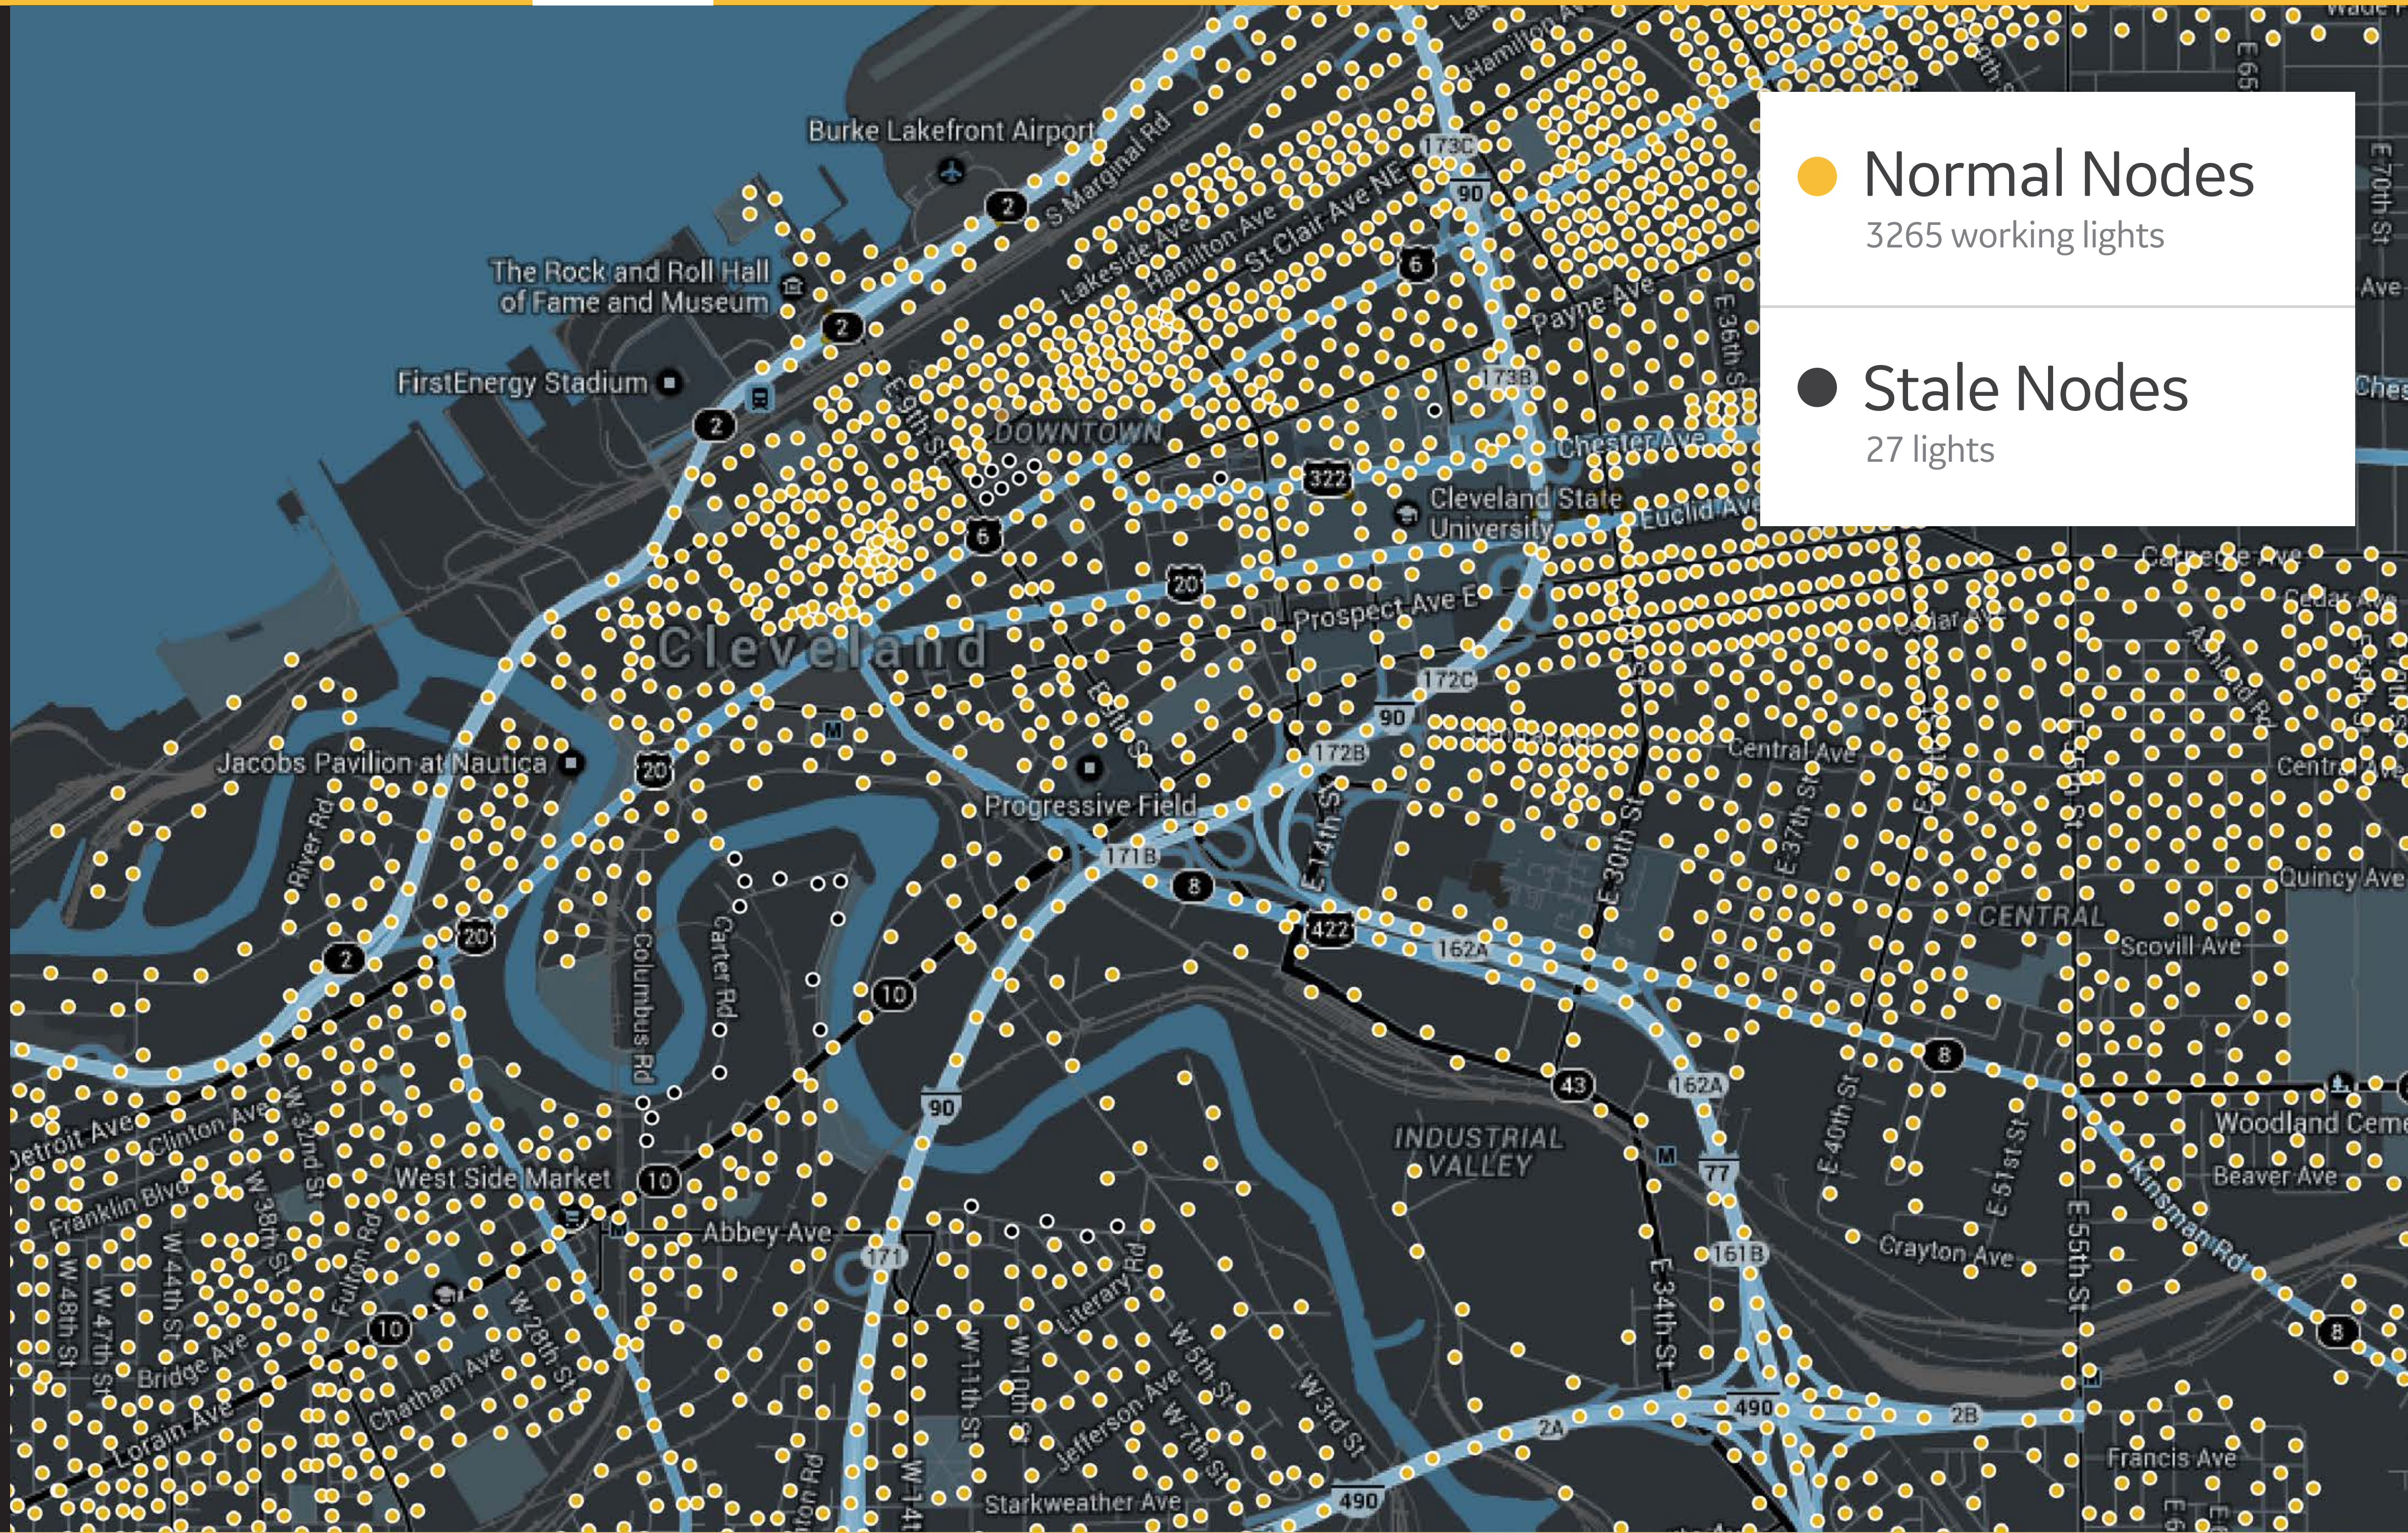

Public Safety

Environment

Normal Nodes
3265 working lights

Stale Nodes
27 lights

End-Point:
Light D828C91312100236

State: Light State | link-good

Street Address: 760-798 Union St

Faults: (NA)

9

21

7

- Accidents**
6 accidents
- Incidents**
10 incidents
- Construction**
22 sites
- Flow**
8 sites

Flow

Highway 173C at the Chester Ave off ramp

- Accidents**
6 accidents
- Incidents**
10 incidents
- Construction**
22 sites
- Flow**
8 sites

-  **Illegal Dumping**
16 locations
-  **Loitering**
10 incidents
-  **Unattended Object**
33 objects
-  **Restricted Area**
8 sites

Unattended Object

Detected 11:52 a.m.

- Illegal Dumping**
16 locations
- Loitering**
10 incidents
- Unattended Object**
33 objects
- Restricted Area**
8 sites