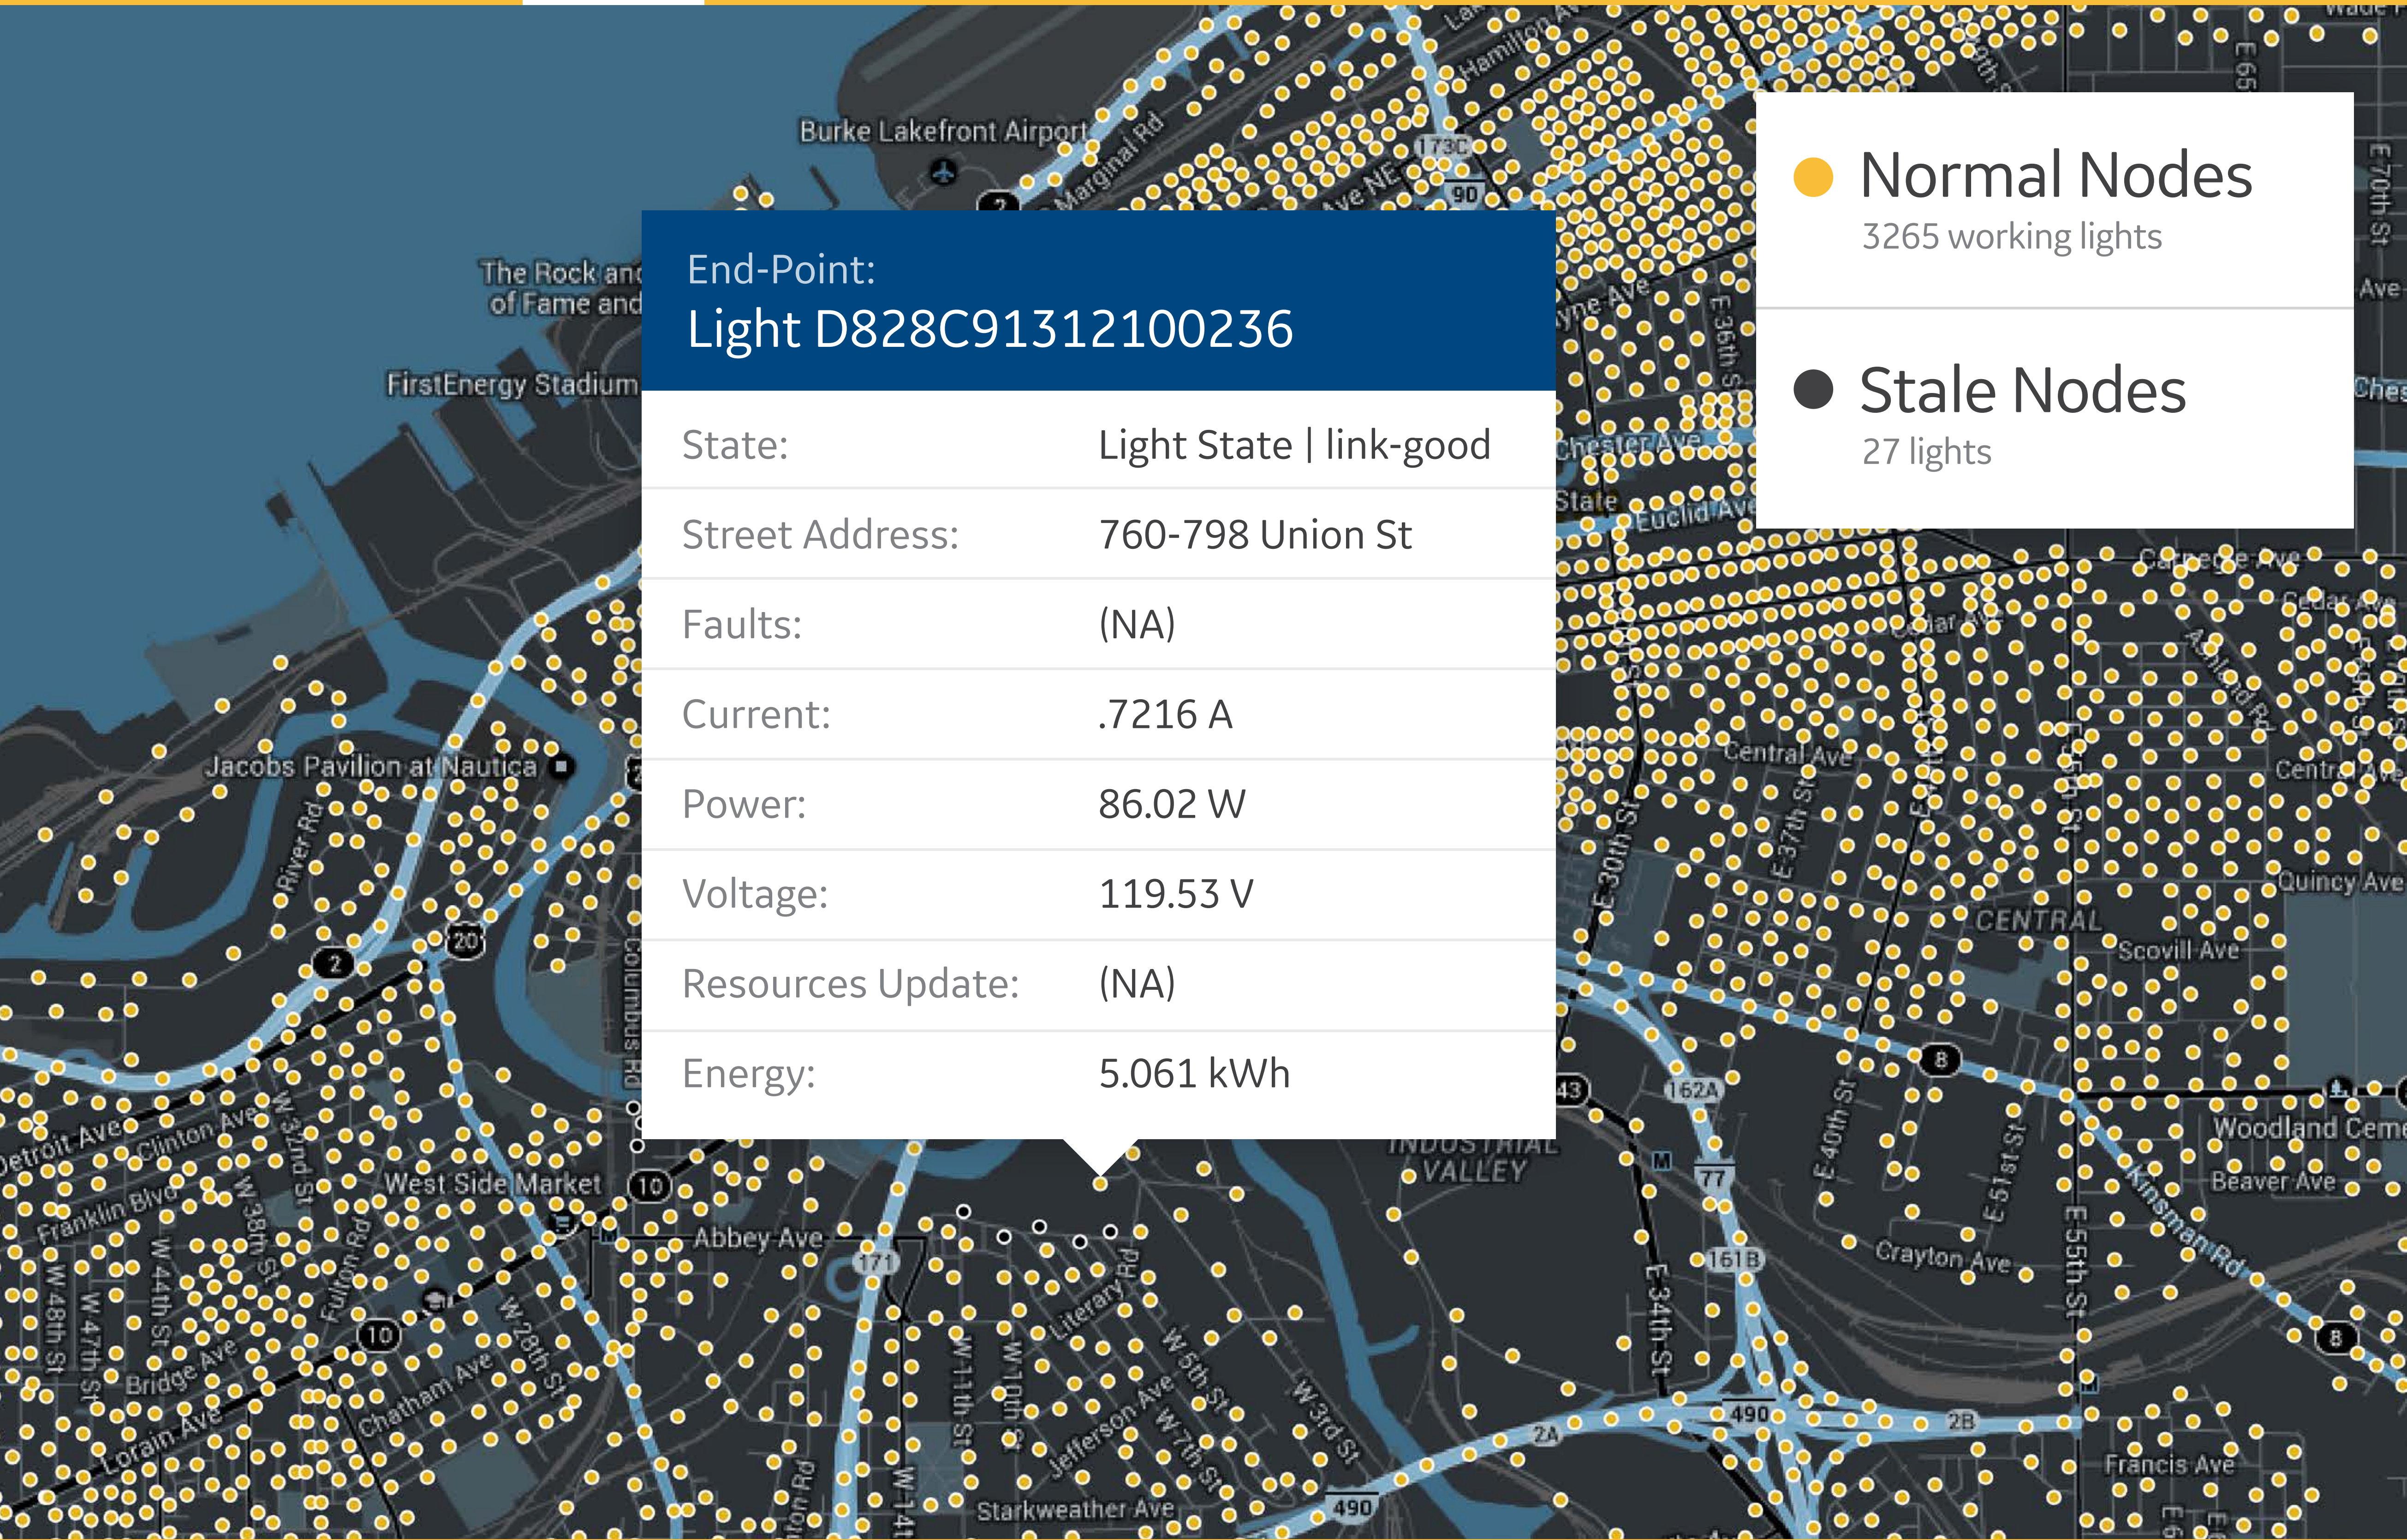

Public Safety

Environment

Normal Nodes
3265 working lights

Stale Nodes
27 lights

End-Point:
Light D828C91312100236

State: Light State | link-good

Street Address: 760-798 Union St

Faults: (NA)

Current: .7216 A

Power: 86.02 W

Voltage: 119.53 V

Resources Update: (NA)

Energy: 5.061 kWh

- Normal Nodes
3265 working lights
- Stale Nodes
27 lights

- **Free**
89 spots open
- **Metered**
65 spots open
- **Time Limit**
24 spots open