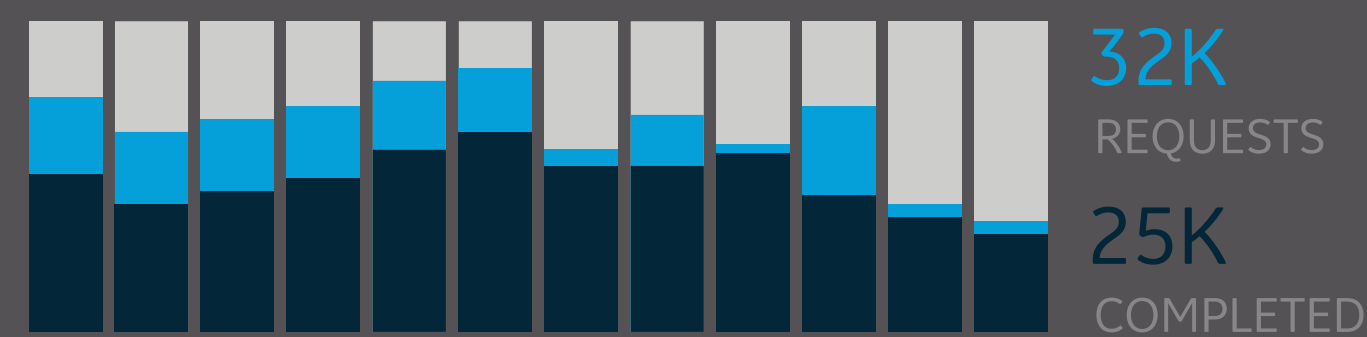

REQUEST FOR CITY RECORDS

ELECTRIC OUTAGES

402 TOTAL NUMBER OF OUTAGES

Stephen
Chief Operating Officer

Gunshot Detection

411 Intelligent Street

25-Mile Radius

Start