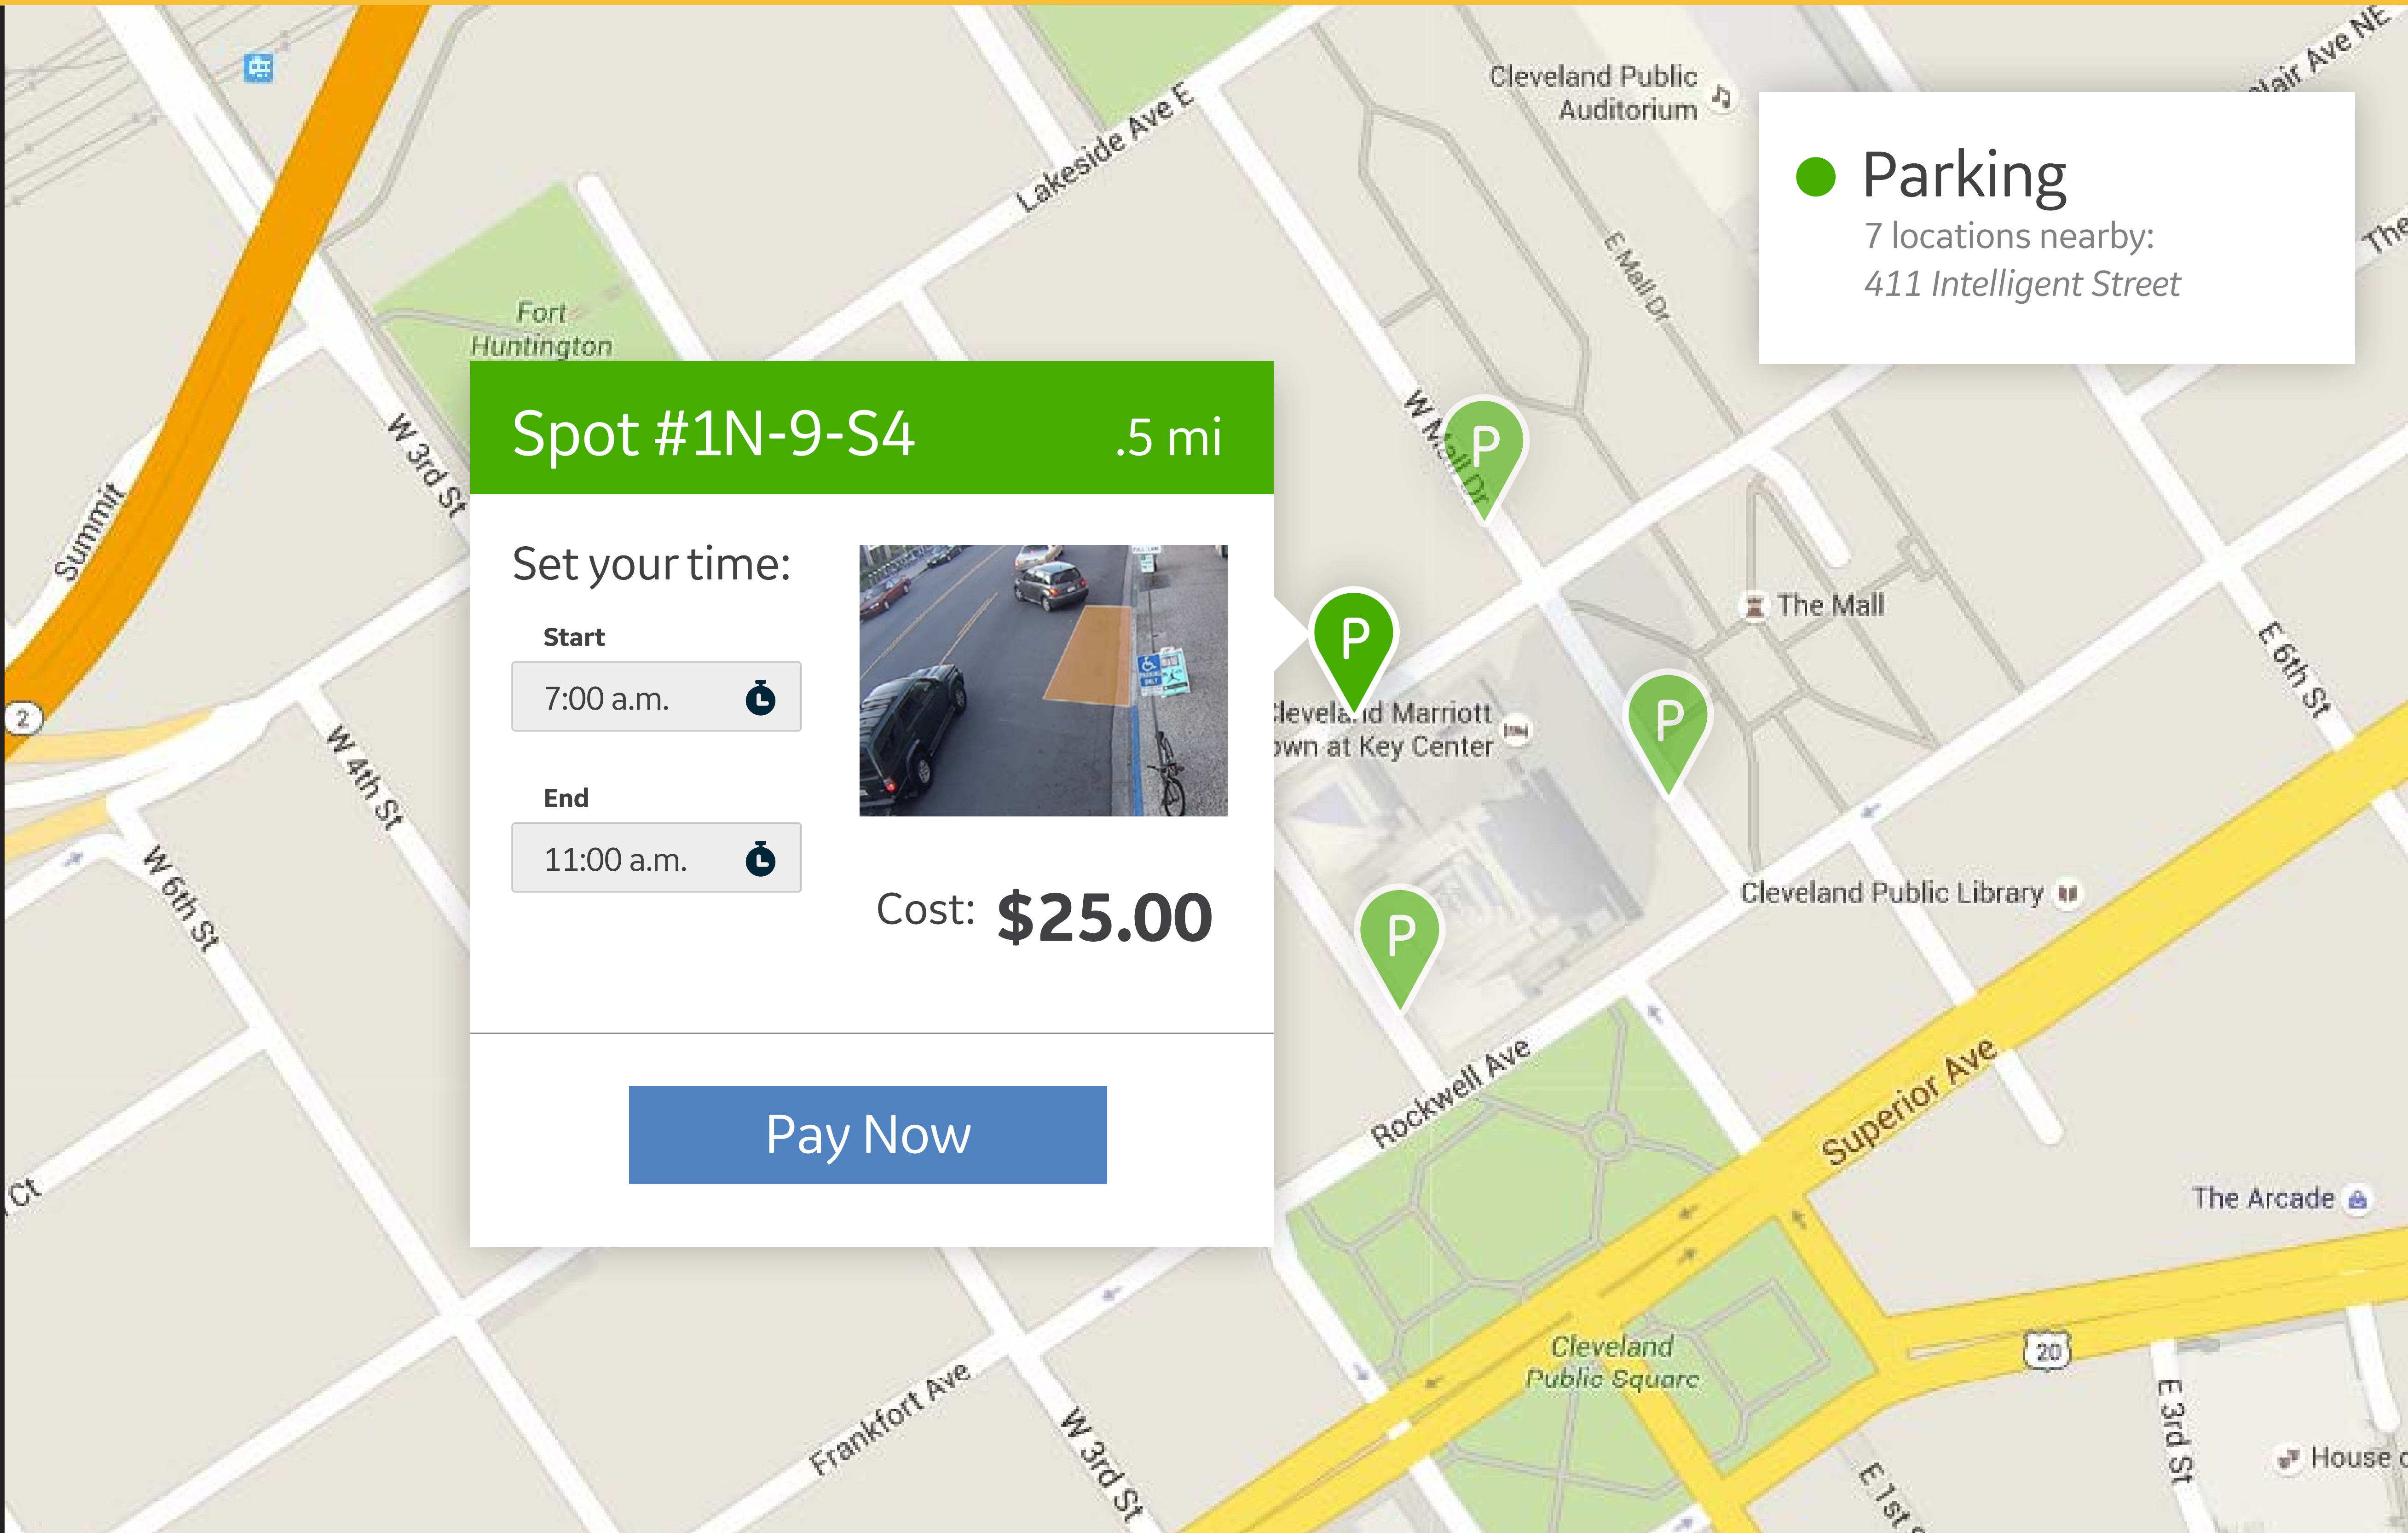

Location:
Intelligent Street

Spot:
134E

Issue Ticket

- Expired
- 5 Minutes Left
- 15 Minutes Left

Ticket Issued .15 mi

Location:
Intelligent Street

Spot:
134E

Fine:
\$120

Spot #1N-9-S4 .5 mi

Set your time:

Start
 7:00 a.m.

End
 11:00 a.m.

Cost: **\$25.00**

[Pay Now](#)

Parking
 6 locations nearby:
 411 Intelligent Street

Spot #1N-9-S4 .5 mi