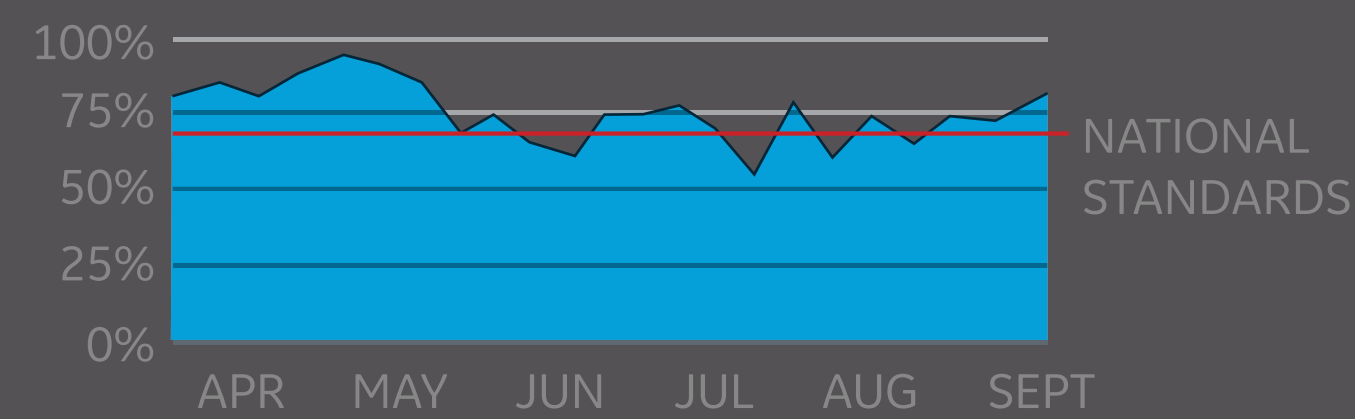

CASES REPORTED FOR REPAIR

Gunshot Detection

CITY DEVELOPMENT PROJECTS

\$8.6M

VALUE OF PROJECTS UNDER CONSTRUCTION

- RESIDENTIAL 8.7%
- COMMERCIAL 10.6%
- GOVERNMENT 19.5%
- TRANSPORTATION 61.2%

PERCENTAGE OF GOOD AIR QUALITY DAYS