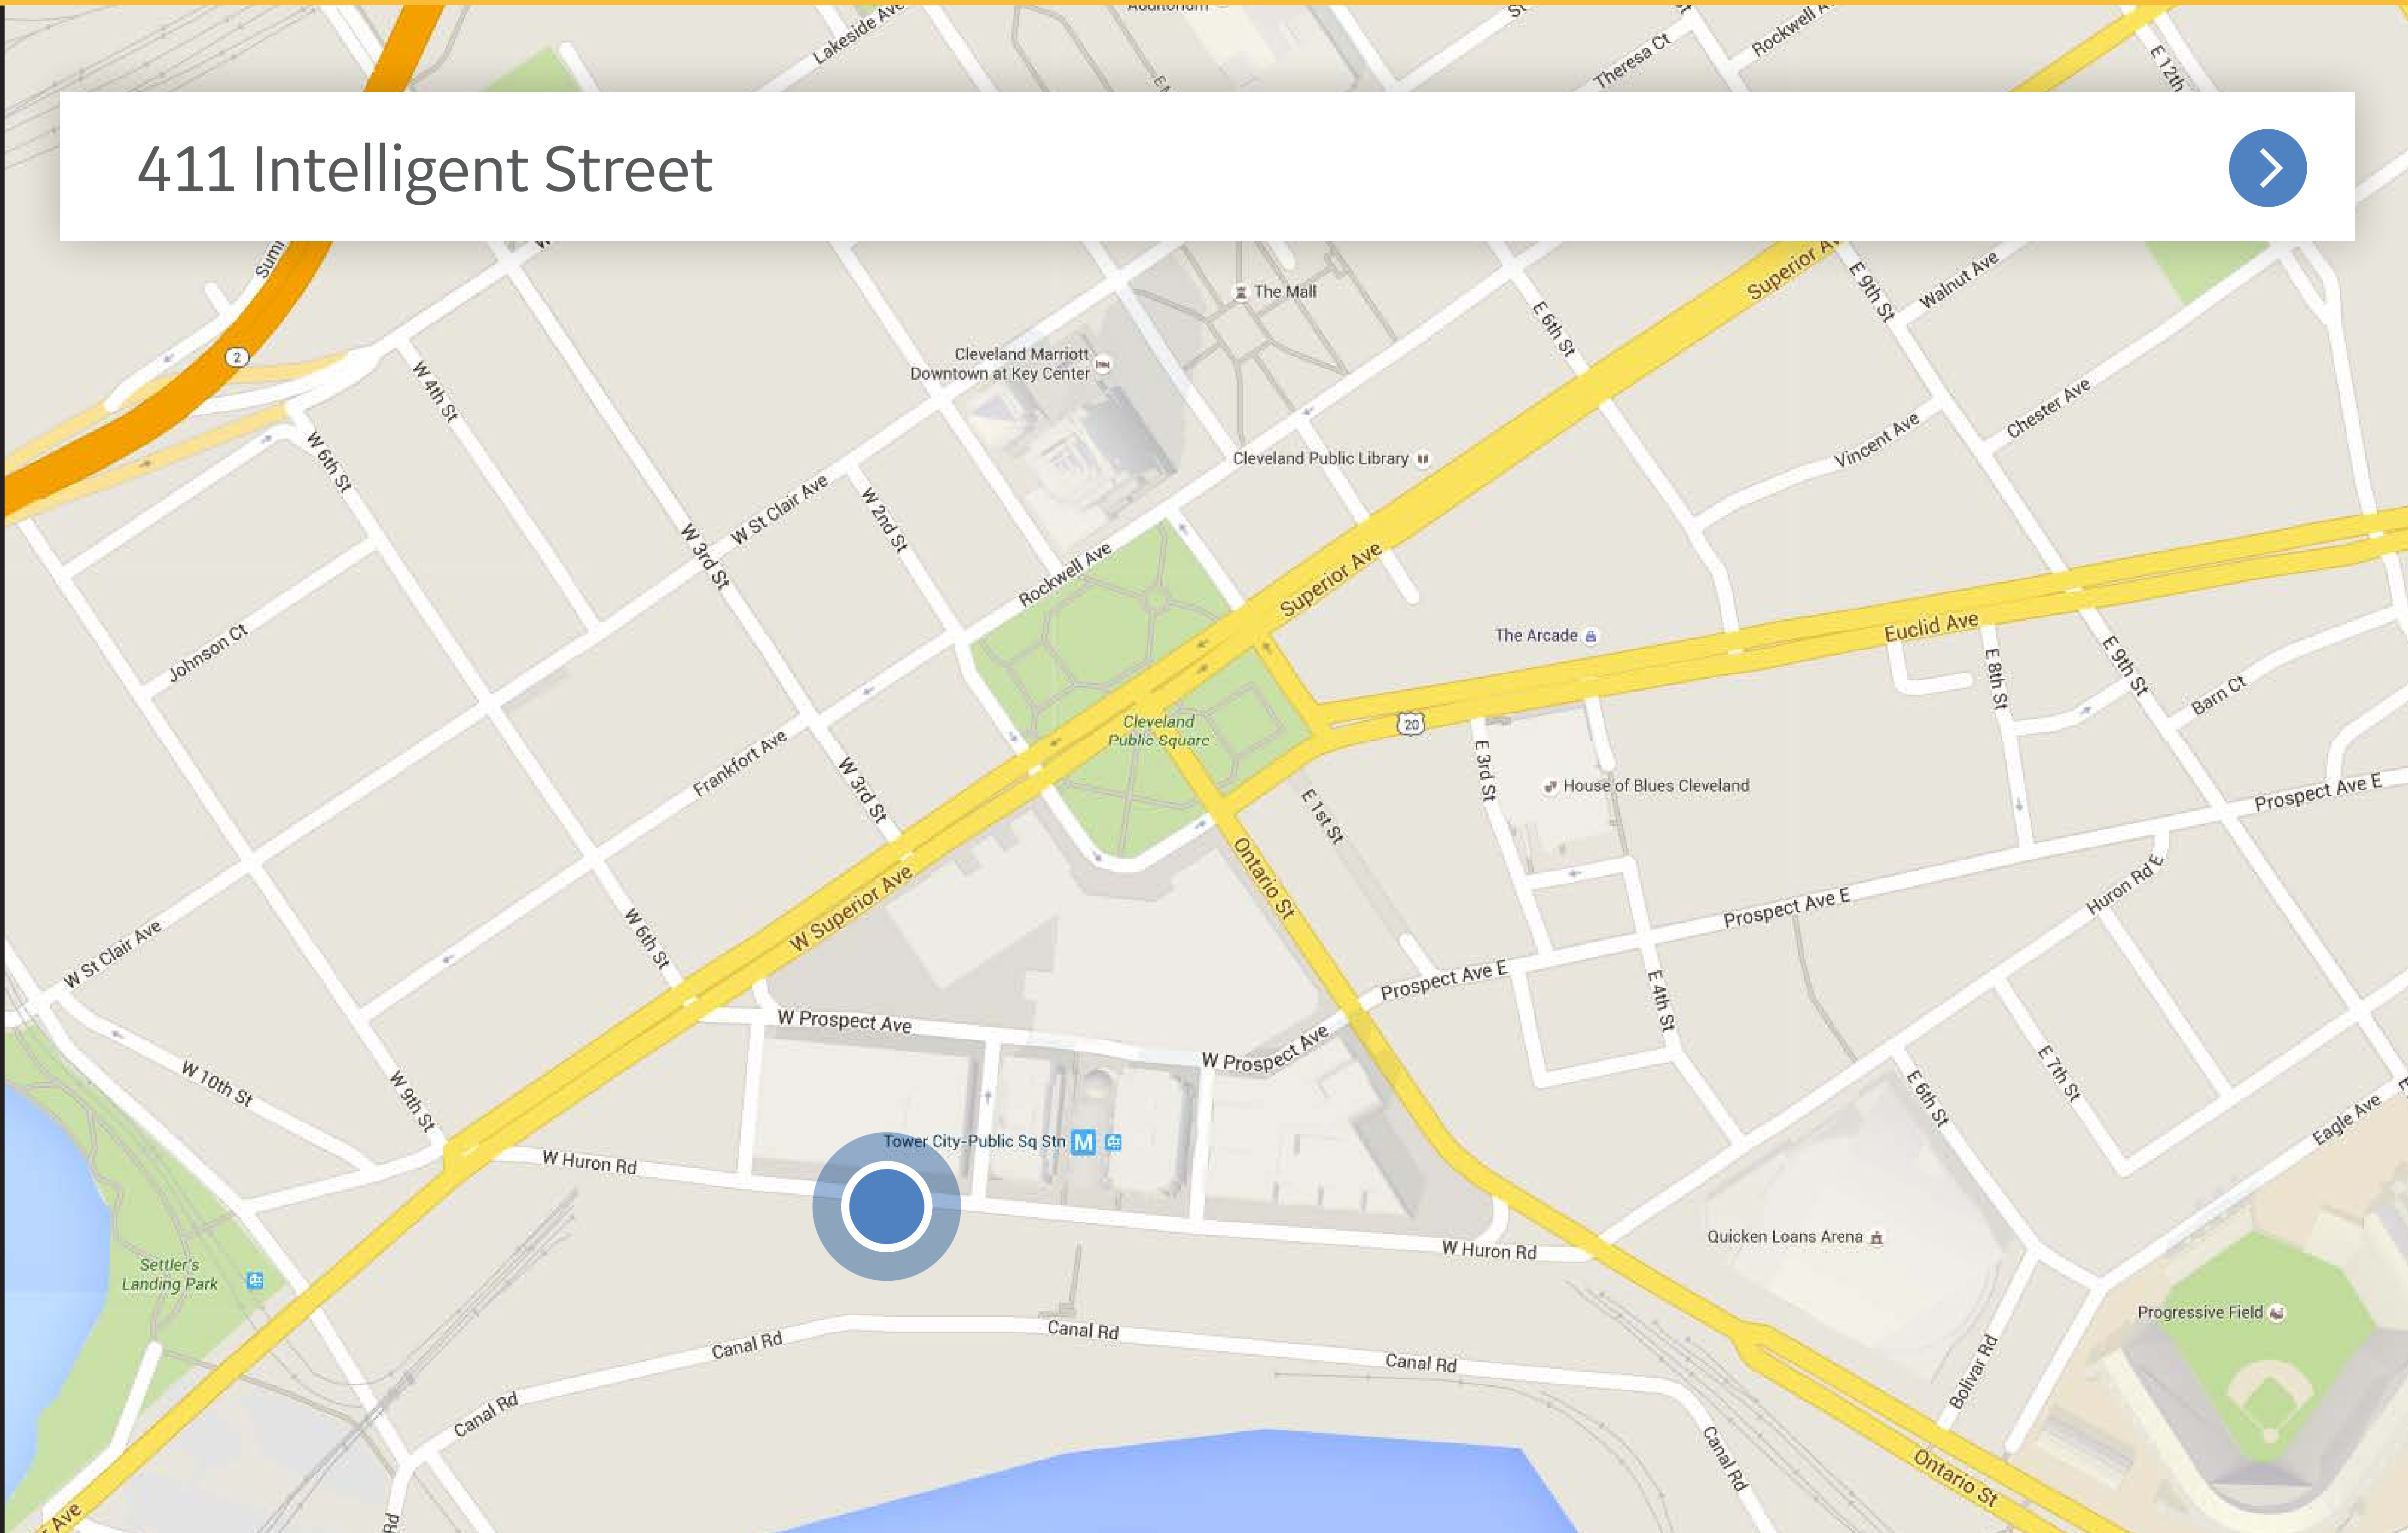

Location:
Intelligent Street

Spot:
134E

Issue Ticket

- Expired
- 5 Minutes Left
- 15 Minutes Left

Ticket Issued .15 mi

Location:
Intelligent Street

Spot:
134E

Fine:
\$120

Traffic at a standstill on route 66

Any available parking downtown tonight?

411 Intelligent Street

Parking
 7 locations nearby:
 411 Intelligent Street

Parking
 7 locations nearby:
 411 Intelligent Street