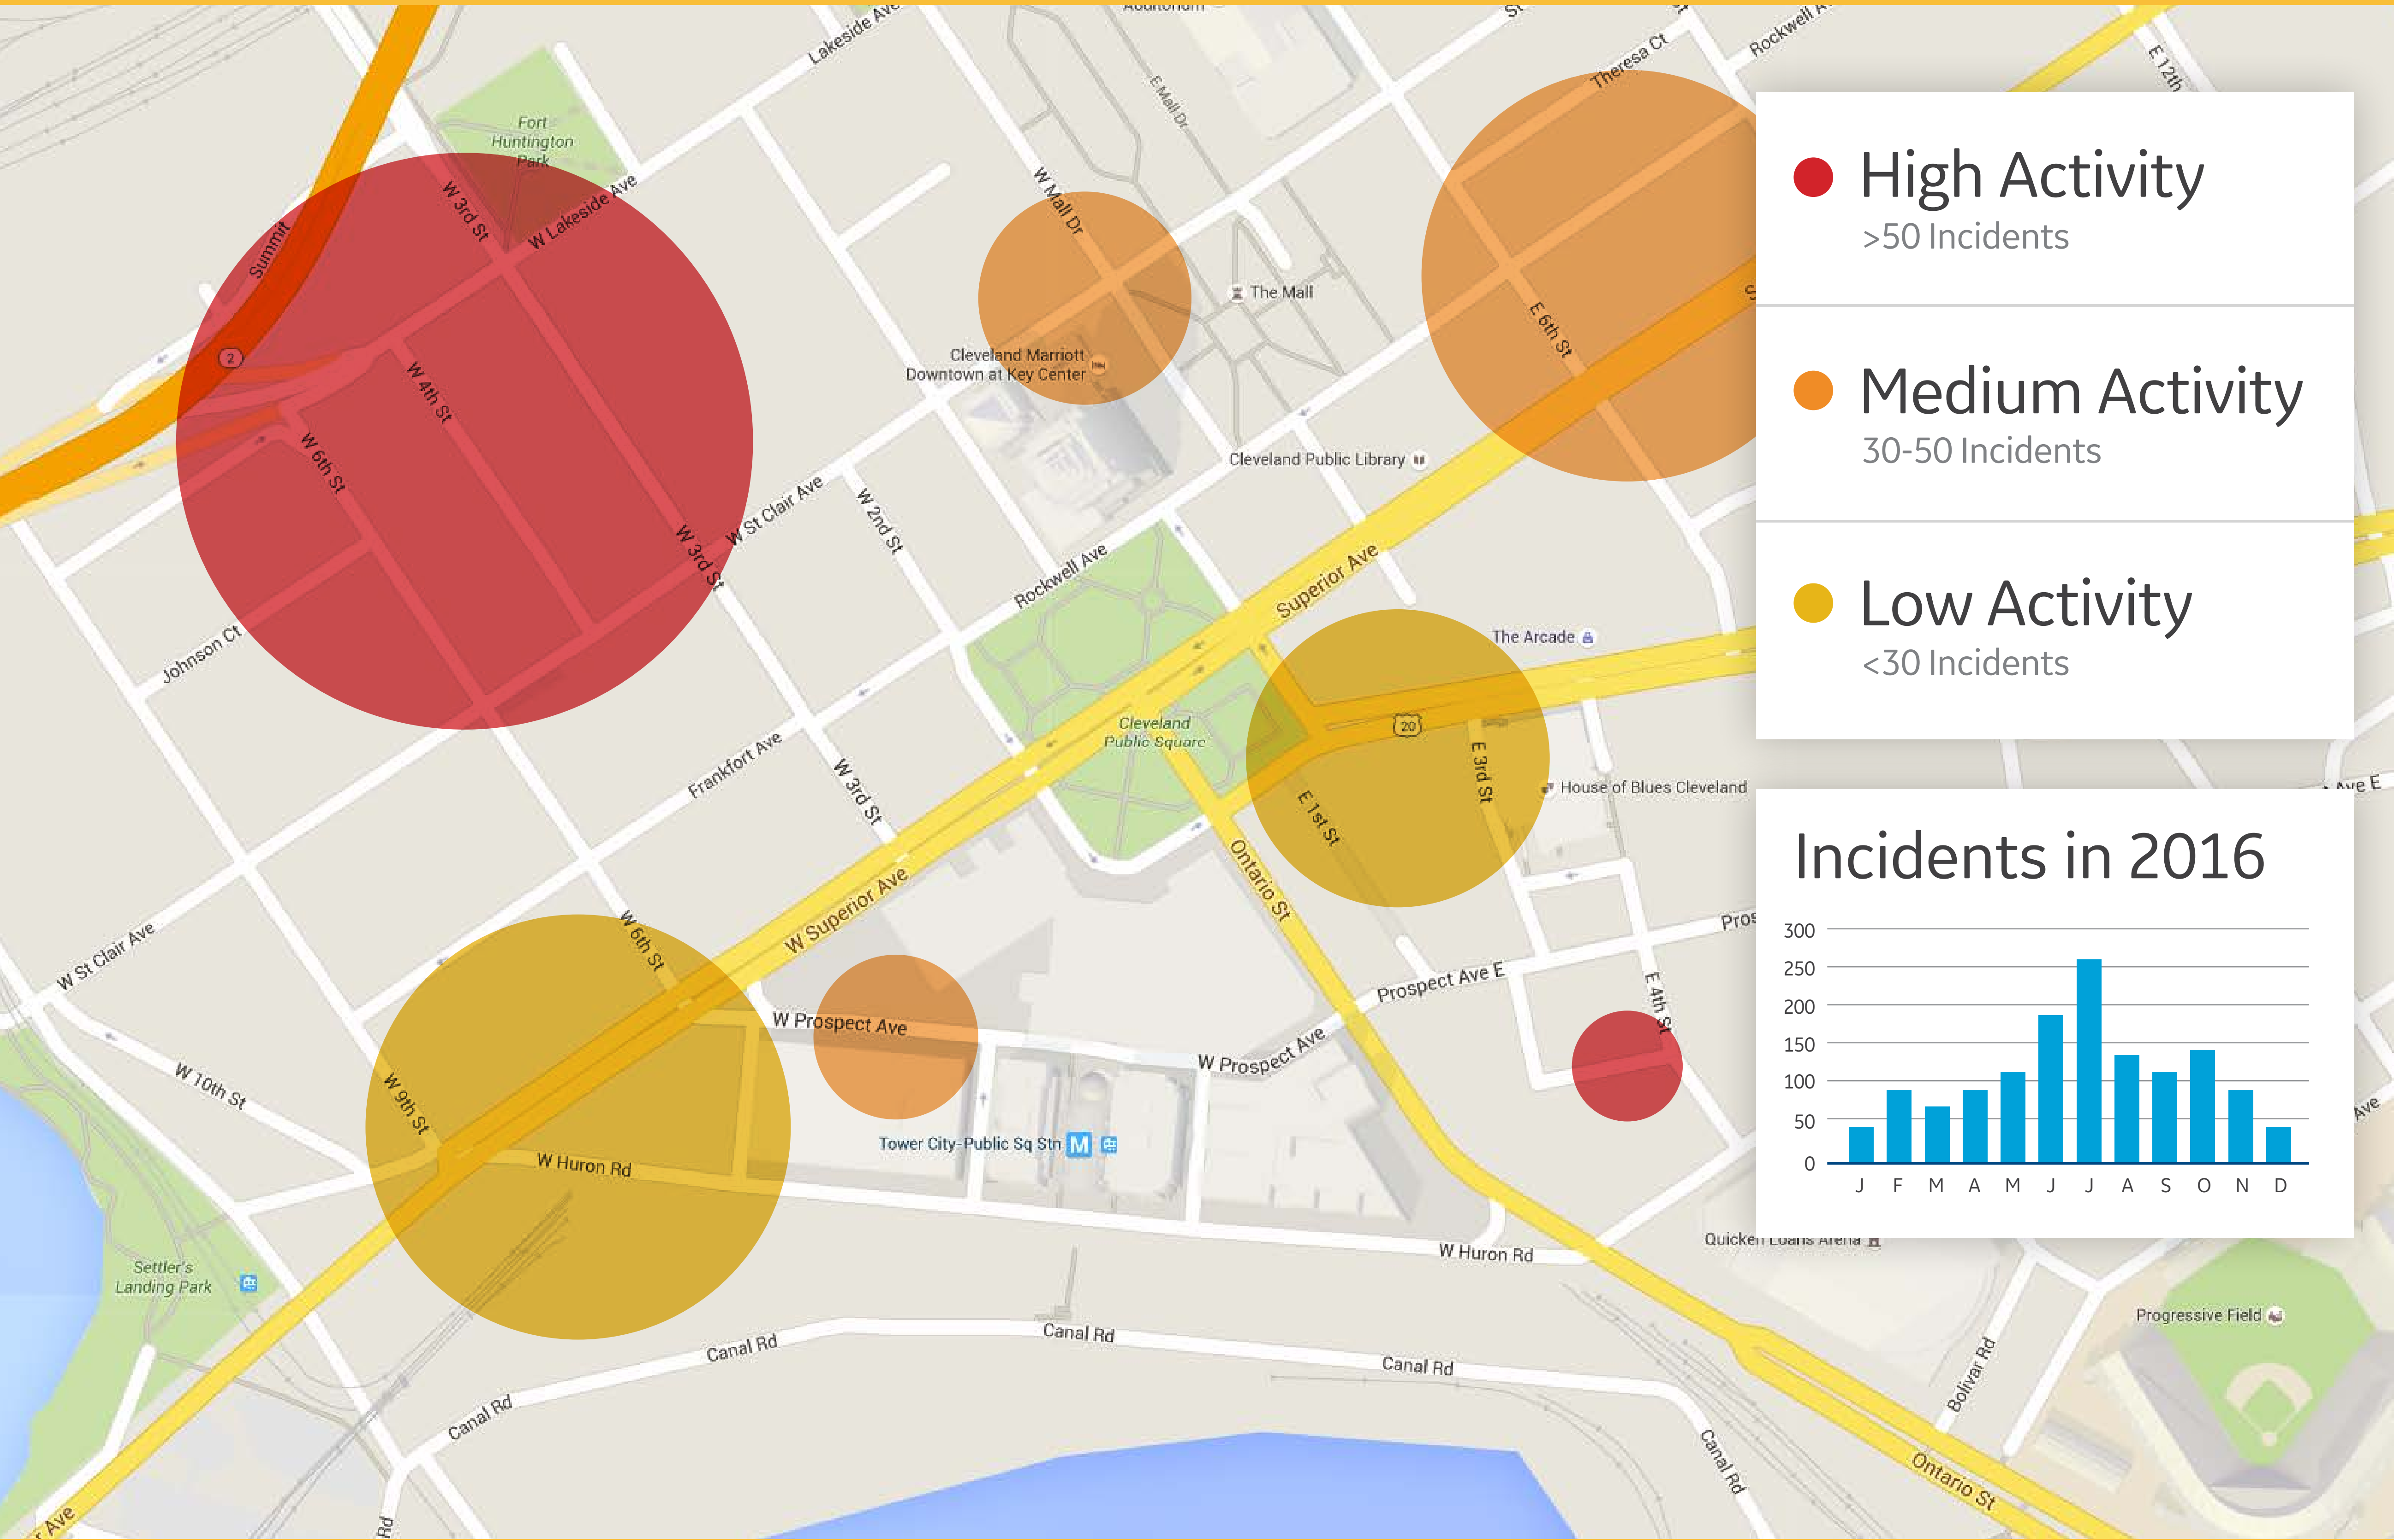

High Activity
>50 Incidents

Medium Activity
30-50 Incidents

Low Activity
<30 Incidents