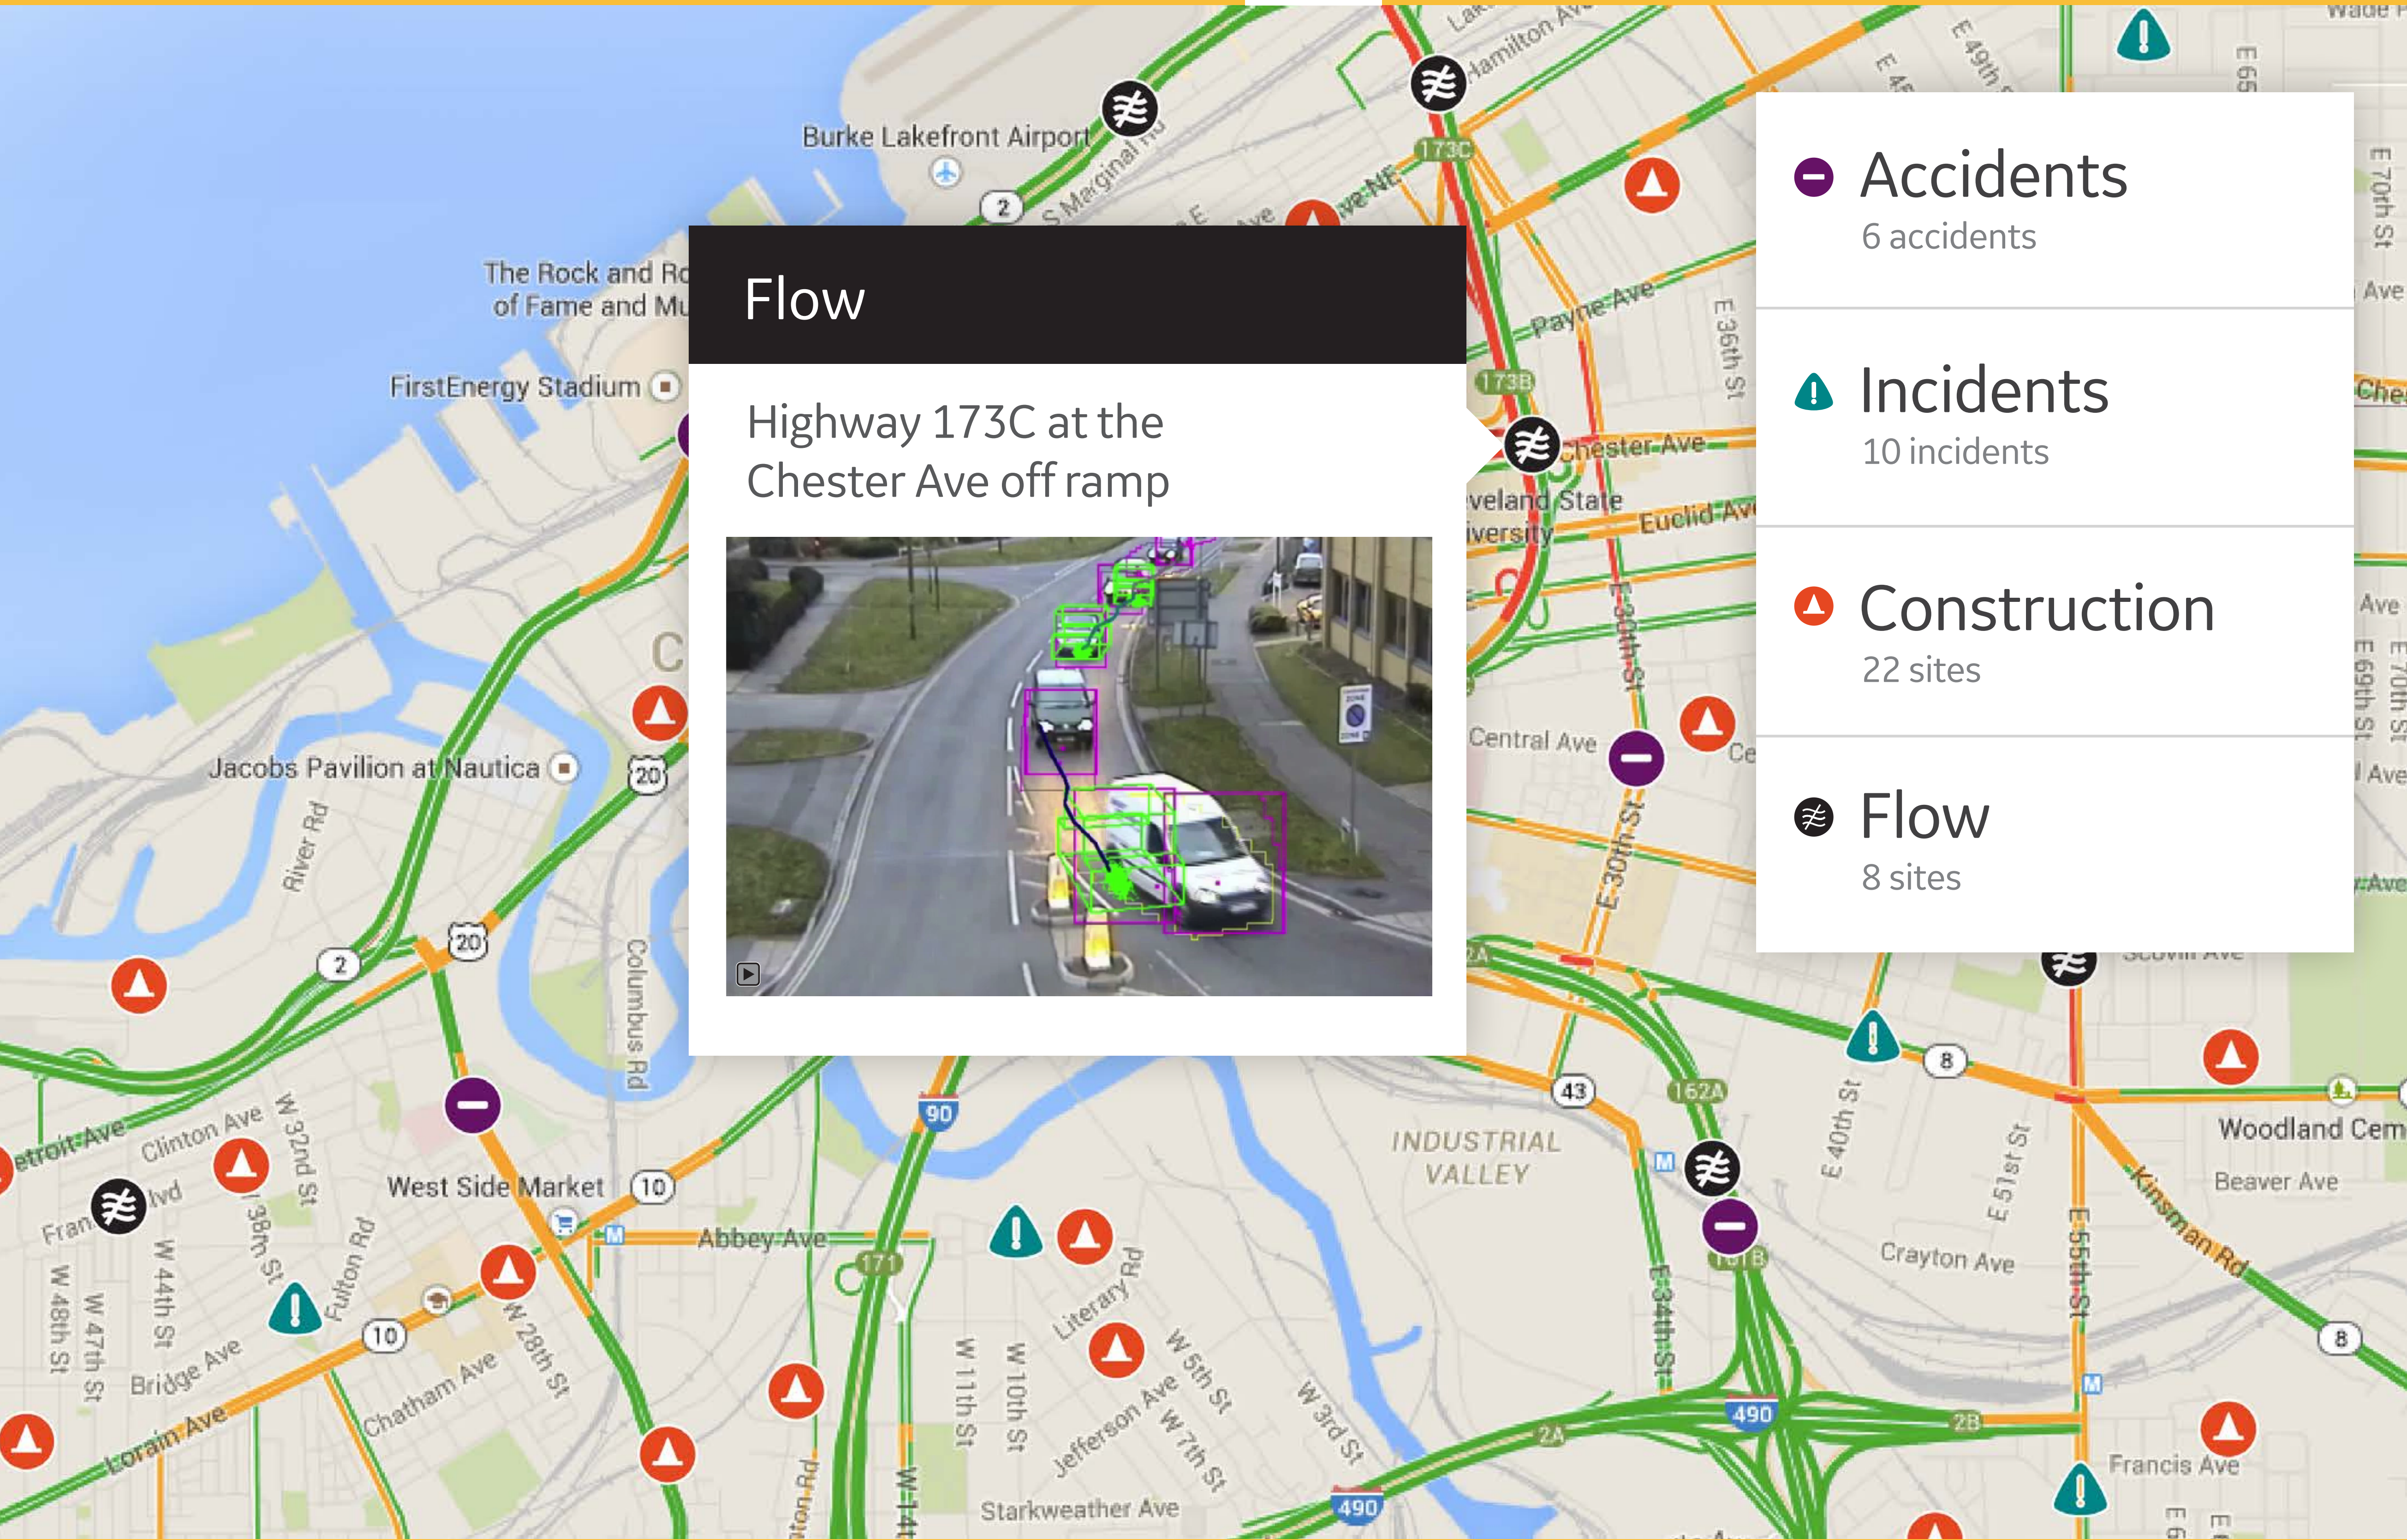

- **Free**
89 spots open
- **Metered**
65 spots open
- **Time Limit**
24 spots open

1-Hour Parking .5 mi

2673 Bridge Ave

36

16

48

31

13

9

21

7

- Accidents**
6 accidents
- Incidents**
10 incidents
- Construction**
22 sites
- Flow**
8 sites

Flow

Highway 173C at the Chester Ave off ramp

- Accidents**
6 accidents
- Incidents**
10 incidents
- Construction**
22 sites
- Flow**
8 sites

-  **Illegal Dumping**
16 locations
-  **Loitering**
10 incidents
-  **Unattended Object**
33 objects
-  **Restricted Area**
8 sites

Unattended Object

Detected 11:52 a.m.

- Illegal Dumping**
16 locations
- Loitering**
10 incidents
- Unattended Object**
33 objects
- Restricted Area**
8 sites