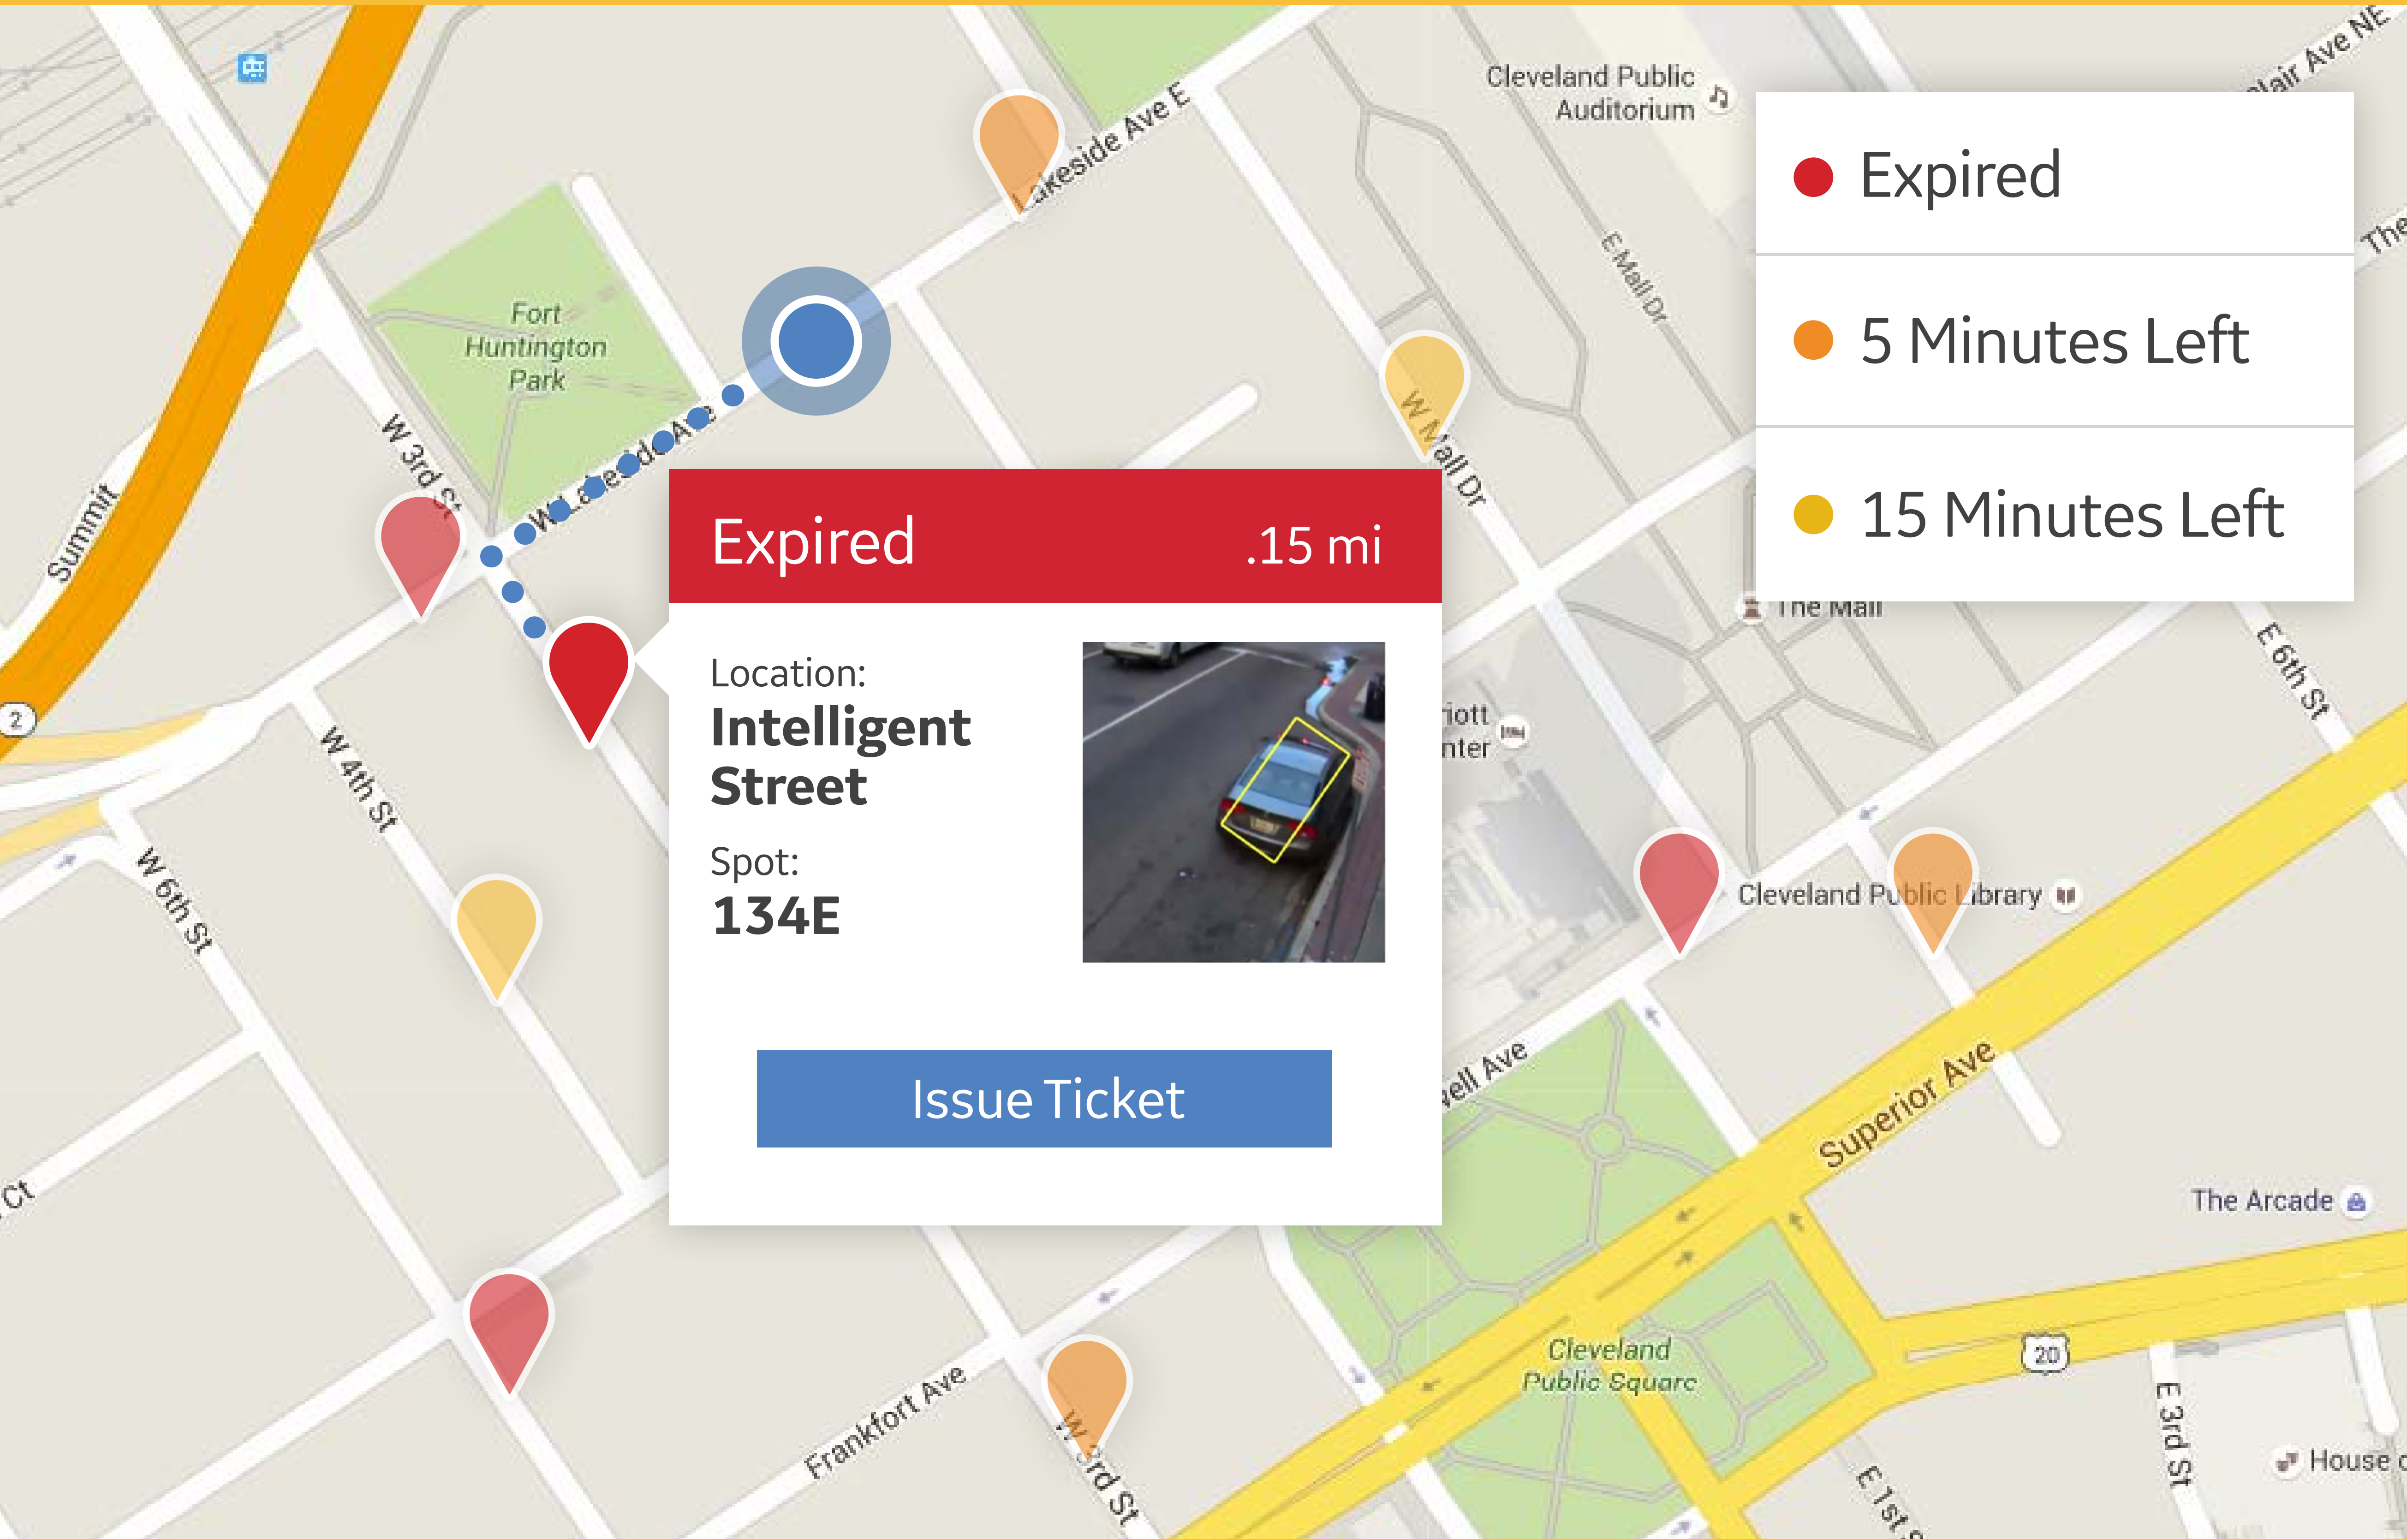

- Expired
- 5 Minutes Left
- 15 Minutes Left

Expired .15 mi

Location:
Intelligent Street

Spot:
134E

Issue Ticket